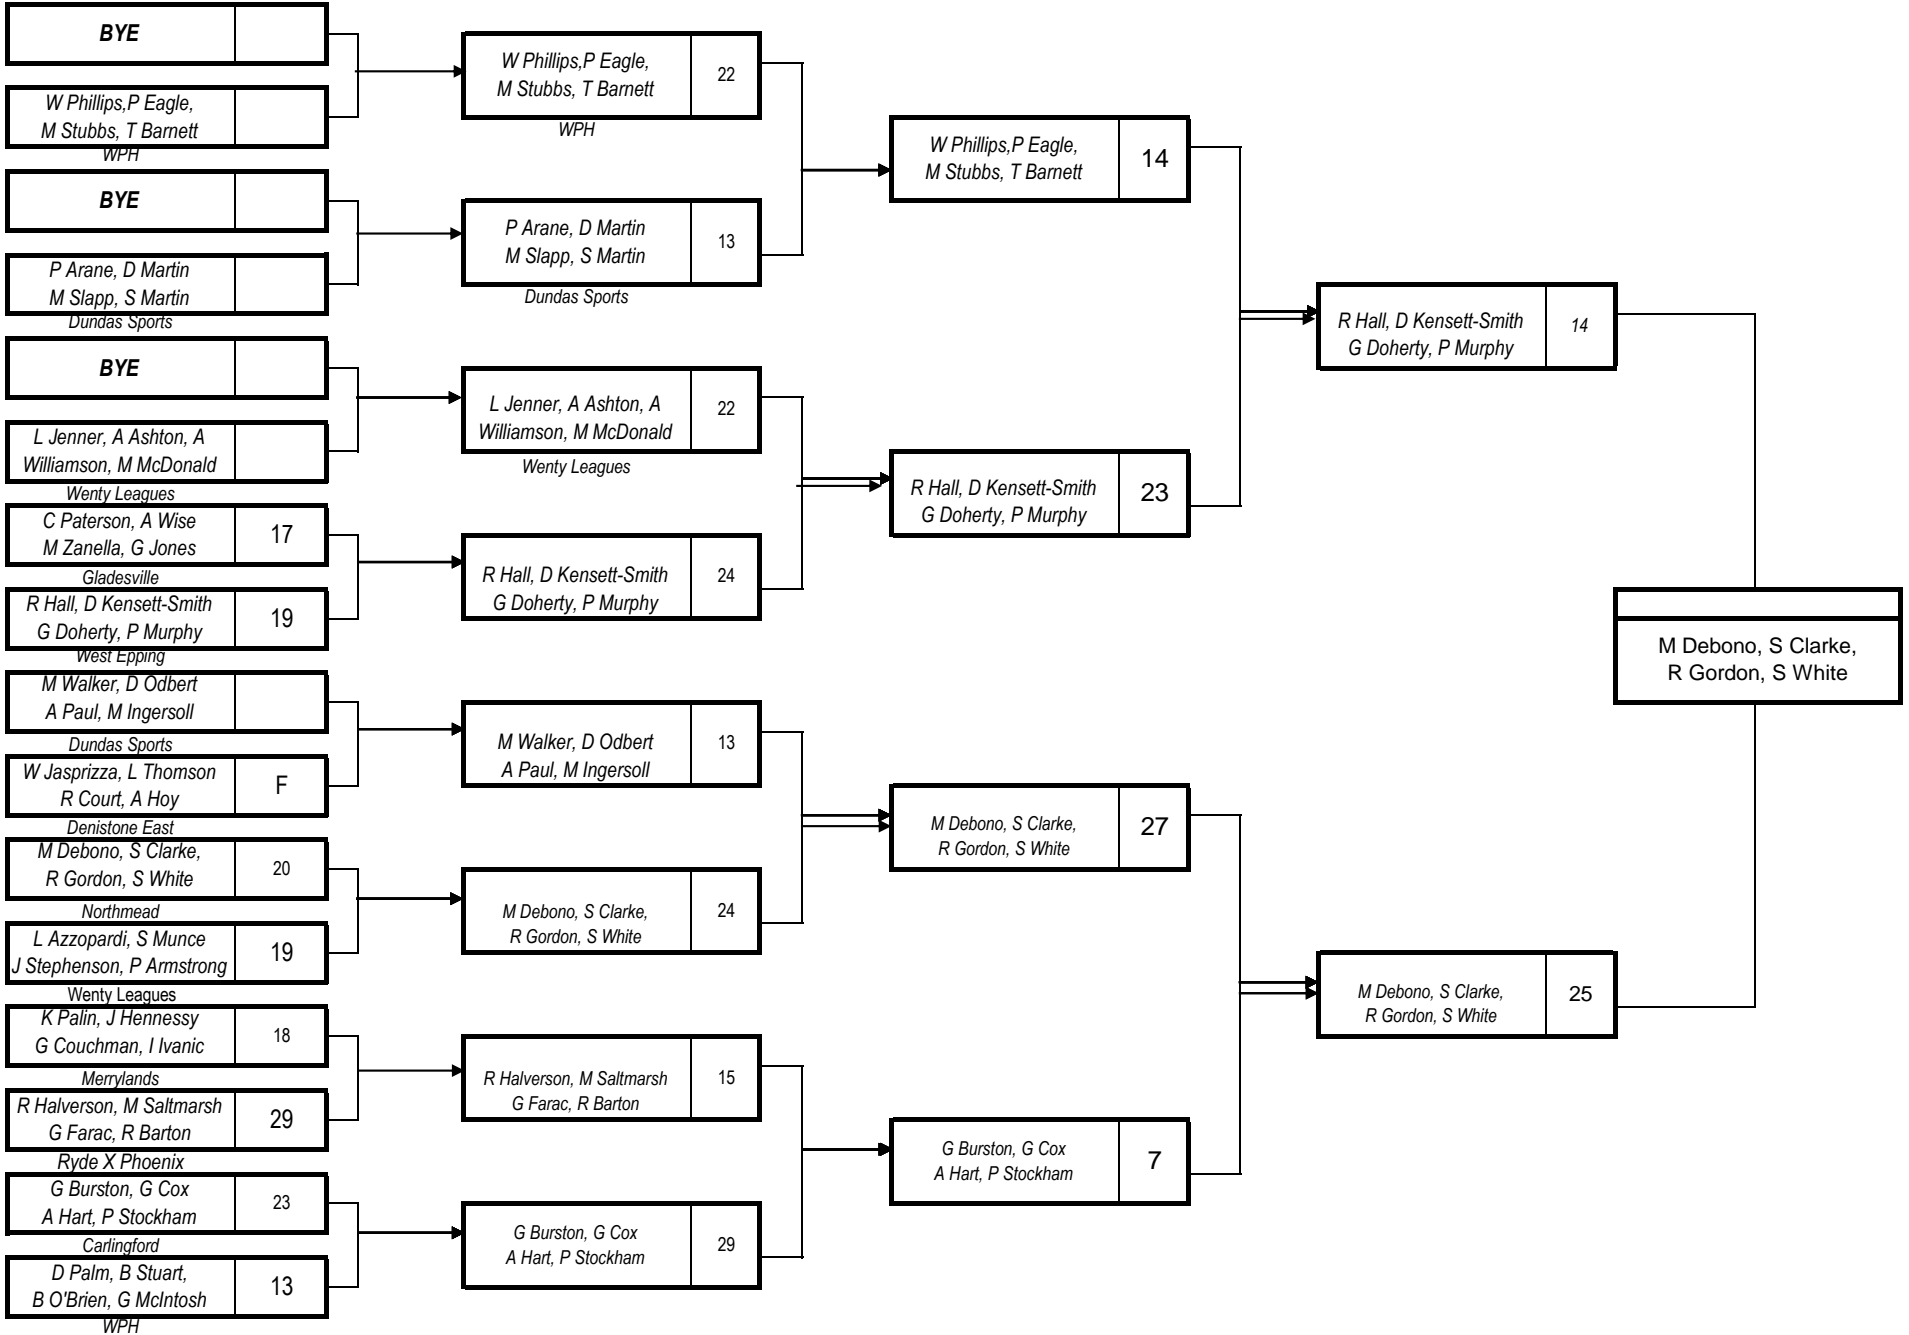

ZONE 10 2010 STATE FOURS (Section 1)

Venue:	West Epping	Venue:	West Epping	Venue:	West Epping	Venue:	West Epping
Date & time of Play	30/01/10 8.40am	Date & time of Play	30/01/10 12.40pm	Date & time of Play	31/01/10 8.40am	Date & time of Play	31/01/10 12.40pm

ZONE 10 2010 STATE FOURS (Section 2)

Venue:	Northmead	Venue:	Northmead	Venue:	Northmead	Venue:	Northmead
Date & time of Play	30/01/10 8.40am	Date & time of Play	30/01/10 12.40pm	Date & time of Play	31/01/10 8.40am	Date & time of Play	31/01/10 12.40pm

ZONE 10 2010 STATE FOURS (Section 3)

Venue:	Pennant Hills	Venue:	Pennant Hills	Venue:	Pennant Hills	Venue:	Pennant Hills
Date & time of Play	30/01/10 8.40am	Date & time of Play	30/01/10 12.40pm	Date & time of Play	31/01/10 8.40am	Date & time of Play	31/01/10 12.40pm

ZONE 10 2010 STATE FOURS (Section 4)

Venue:	Wenty Leagues	Venue:	Wenty Leagues	Venue:	Wenty Leagues	Venue:	Wenty Leagues
Date & time of Play	30/01/10 8.40am	Date & time of Play	30/01/10 12.40pm	Date & time of Play	31/01/10 8.40am	Date & time of Play	31/01/10 12.40pm