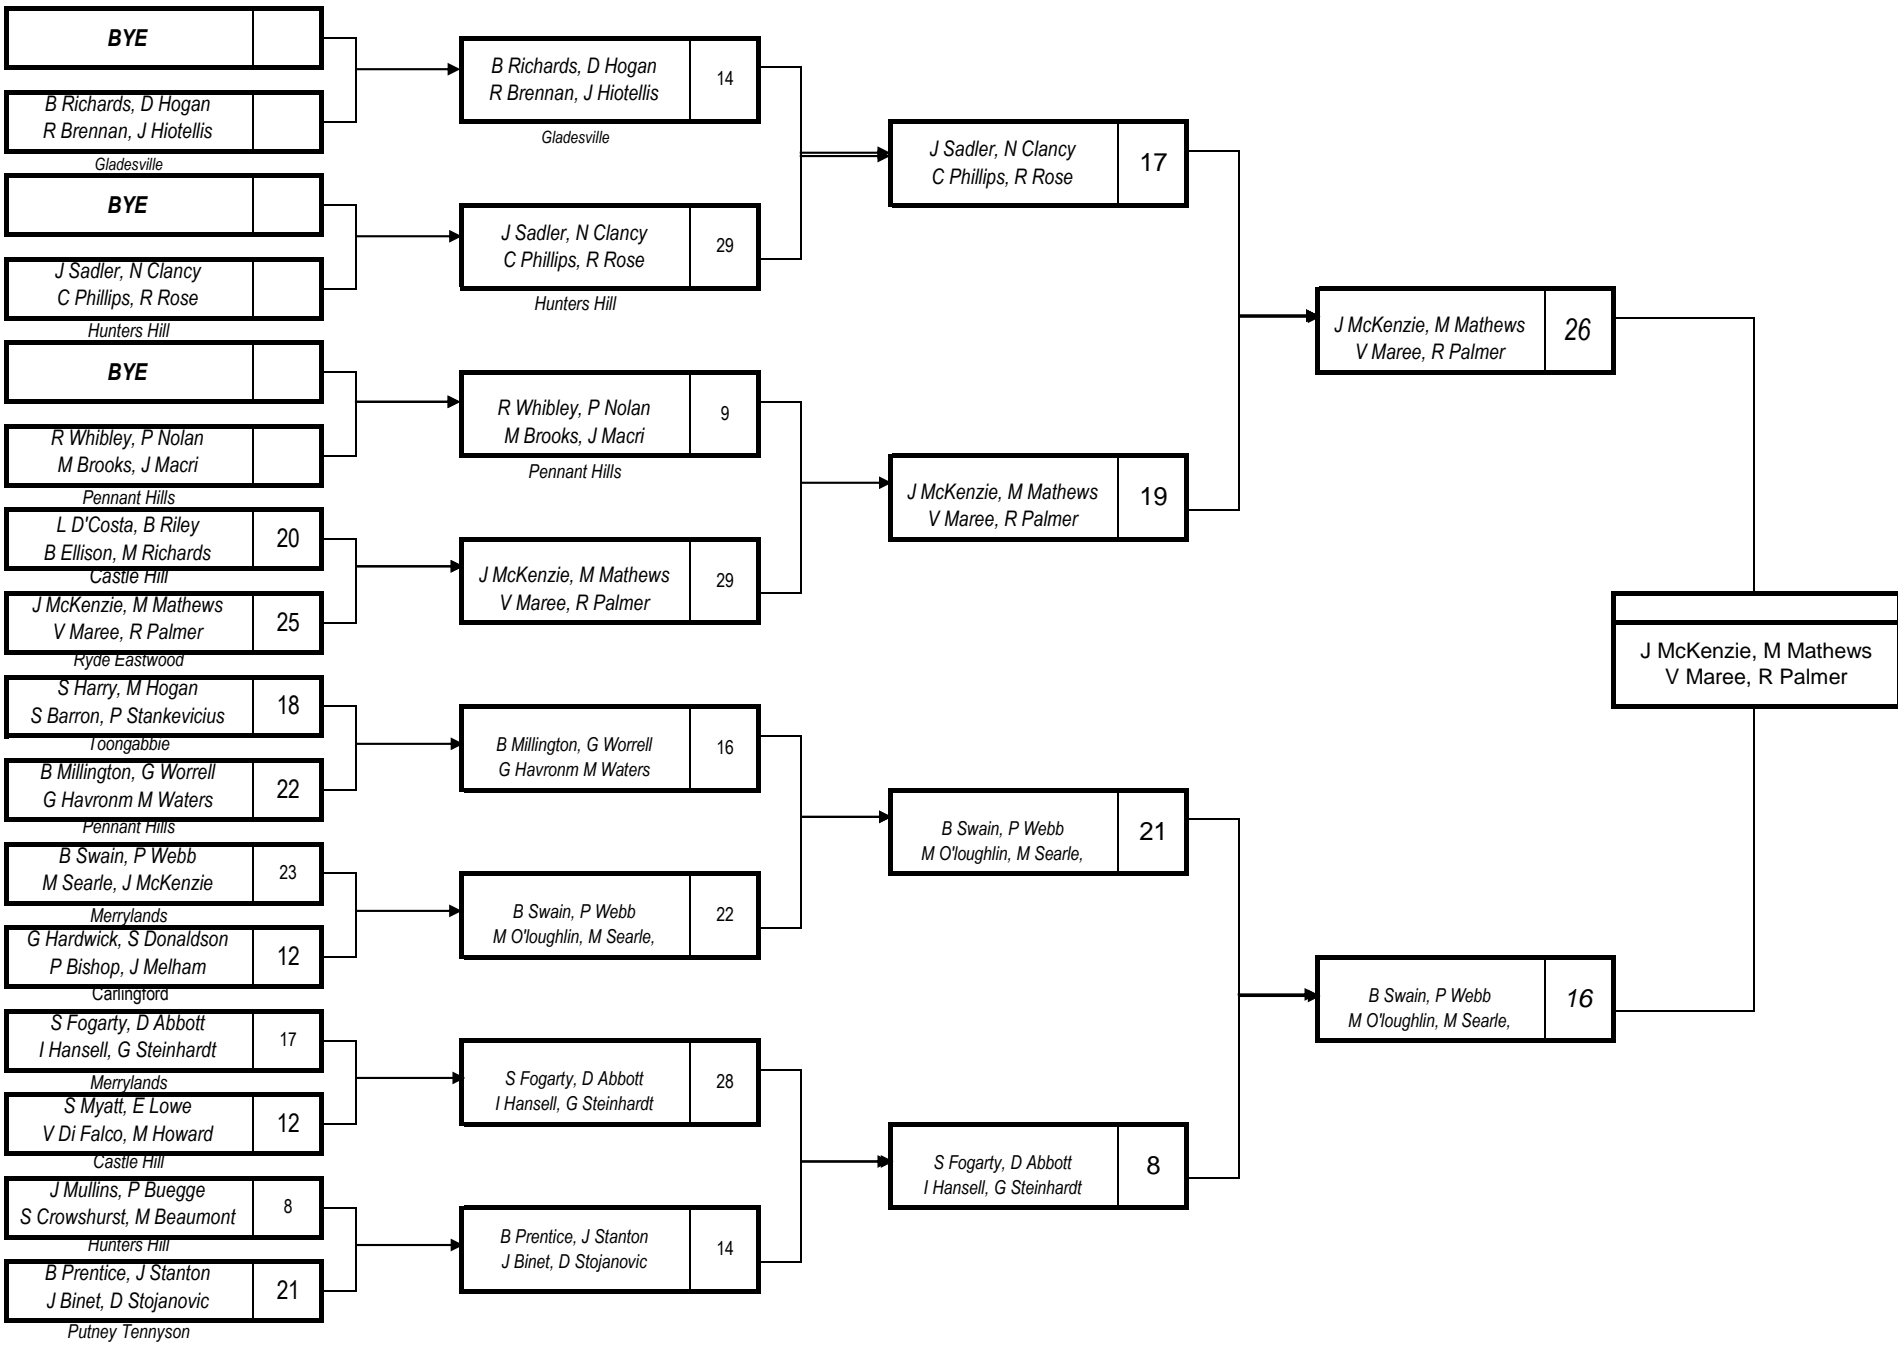

ZONE 10 2010 STATE FOURS (Section 1)

Venue:	West Epping	Venue:	West Epping	Venue:	West Epping	Venue:	West Epping
Date & time of Play	30/01/10 8.40am	Date & time of Play	30/01/10 12.40pm	Date & time of Play	31/01/10 8.40am	Date & time of Play	31/01/10 12.40pm

ZONE 10 2010 STATE FOURS (Section 2)

Venue:	Northmead	Venue:	Northmead	Venue:	Northmead	Venue:	Northmead
Date & time of Play	30/01/10 8.40am	Date & time of Play	30/01/10 12.40pm	Date & time of Play	31/01/10 8.40am	Date & time of Play	31/01/10 12.40pm

ZONE 10 2010 STATE FOURS (Section 3)

Venue:	Pennant Hills	Venue:	Pennant Hills	Venue:	Pennant Hills	Venue:	Pennant Hills
Date & time of Play	30/01/10 8.40am	Date & time of Play	30/01/10 12.40pm	Date & time of Play	31/01/10 8.40am	Date & time of Play	31/01/10 12.40pm

ZONE 10 2010 STATE FOURS (Section 4)

Venue:	Wenty Leagues	Venue:	Wenty Leagues	Venue:	Wenty Leagues	Venue:	Wenty Leagues
Date & time of Play	30/01/10 8.40am	Date & time of Play	30/01/10 12.40pm	Date & time of Play	31/01/10 8.40am	Date & time of Play	31/01/10 12.40pm