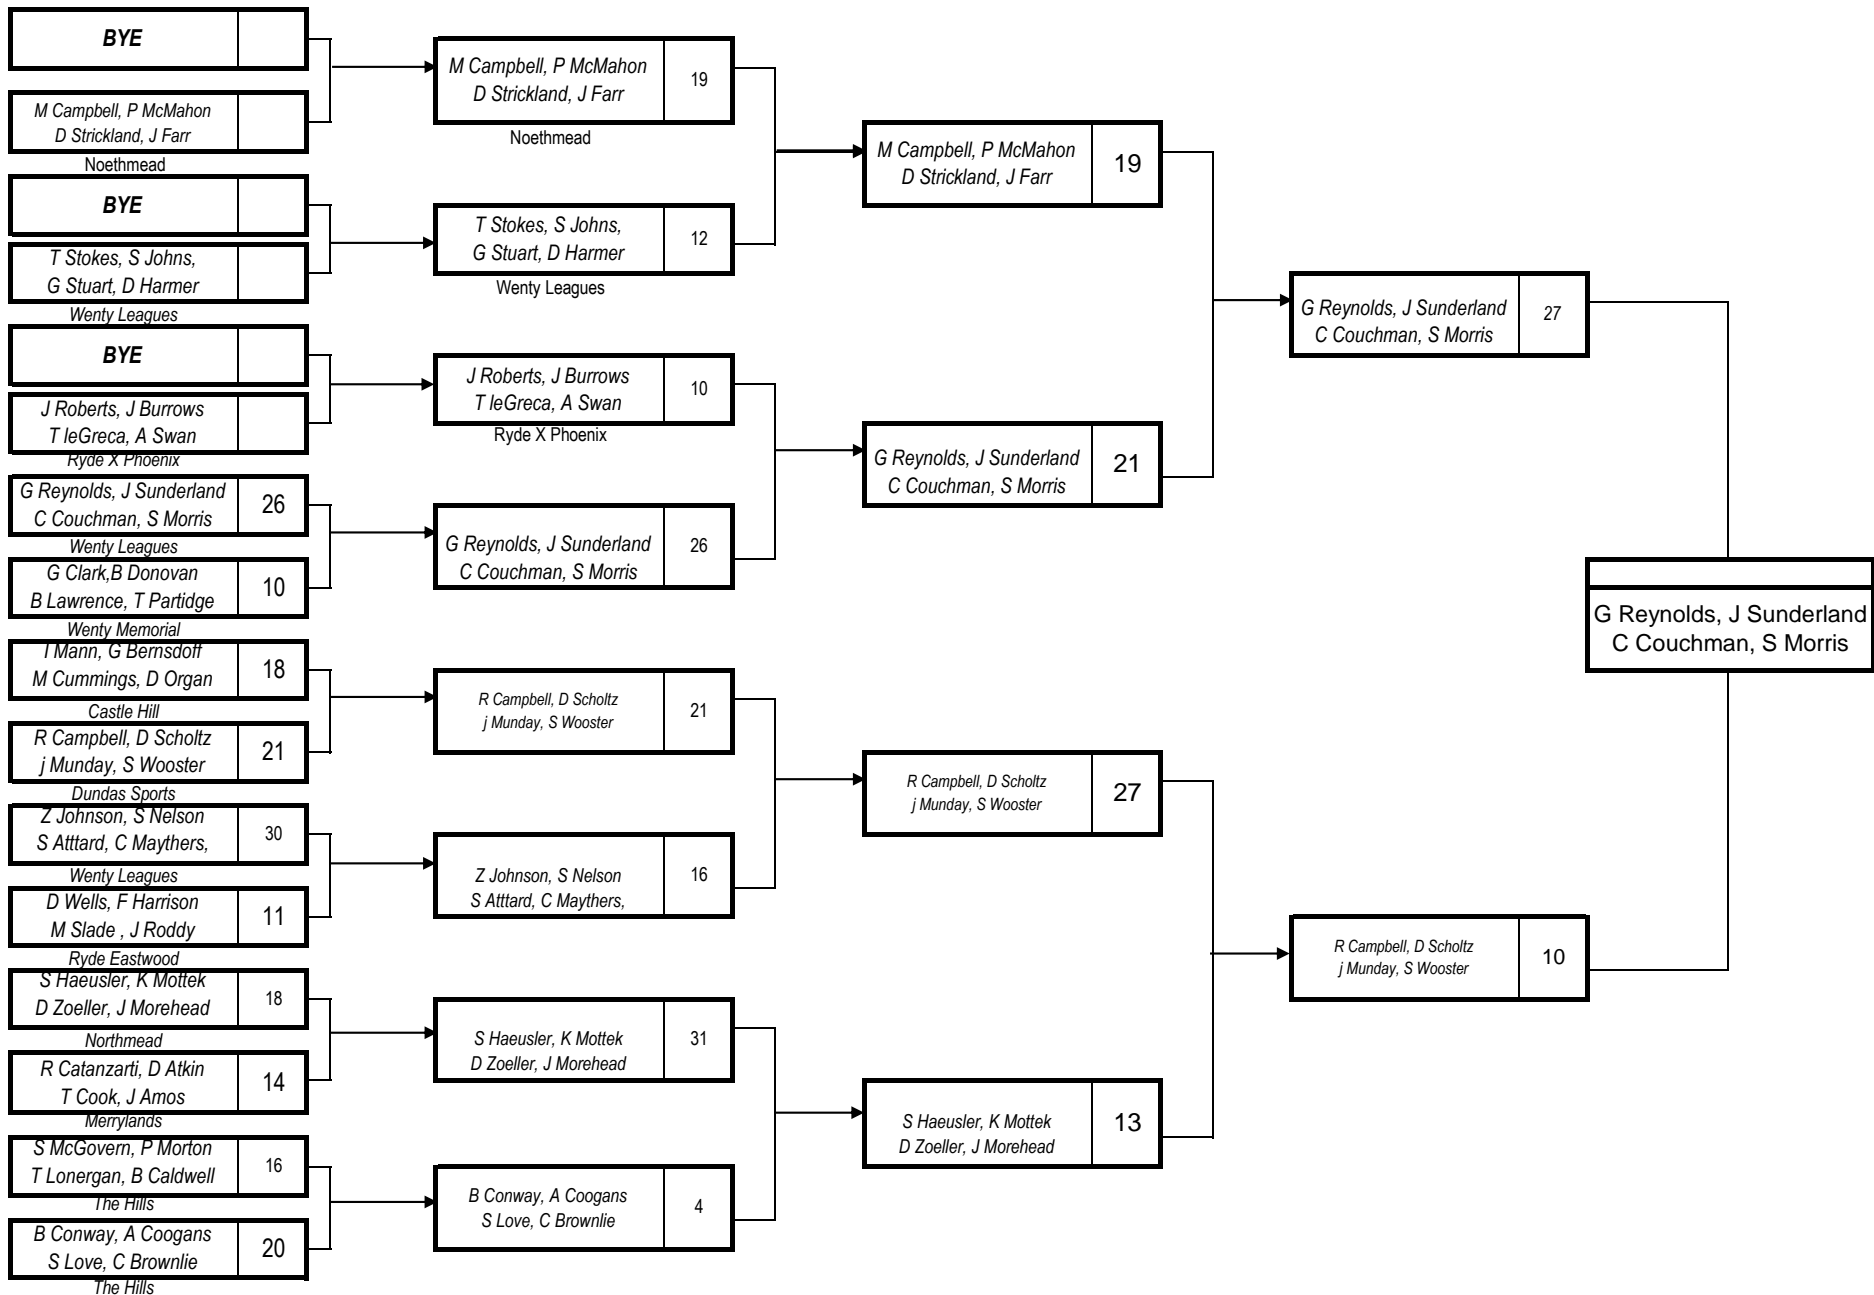

ZONE 10 2010 STATE FOURS (Section 1)

Venue:	West Epping	Venue:	West Epping	Venue:	West Epping	Venue:	West Epping
Date & time of Play	30/01/10 8.40am	Date & time of Play	30/01/10 12.40pm	Date & time of Play	31/01/10 8.40am	Date & time of Play	31/01/10 12.40pm

ZONE 10 2010 STATE FOURS (Section 2)

Venue:	Northmead	Venue:	Northmead	Venue:	Northmead	Venue:	Northmead
Date & time of Play	30/01/10 8.40am	Date & time of Play	30/01/10 12.40pm	Date & time of Play	31/01/10 8.40am	Date & time of Play	31/01/10 12.40pm

ZONE 10 2010 STATE FOURS (Section 3)

Venue:	Pennant Hills	Venue:	Pennant Hills	Venue:	Pennant Hills	Venue:	Pennant Hills
Date & time of Play	30/01/10 8.40am	Date & time of Play	30/01/10 12.40pm	Date & time of Play	31/01/10 8.40am	Date & time of Play	31/01/10 12.40pm

ZONE 10 2010 STATE FOURS (Section 4)

Venue:	Wenty Leagues	Venue:	Wenty Leagues	Venue:	Wenty Leagues	Venue:	Wenty Leagues
Date & time of Play	30/01/10 8.40am	Date & time of Play	30/01/10 12.40pm	Date & time of Play	31/01/10 8.40am	Date & time of Play	31/01/10 12.40pm