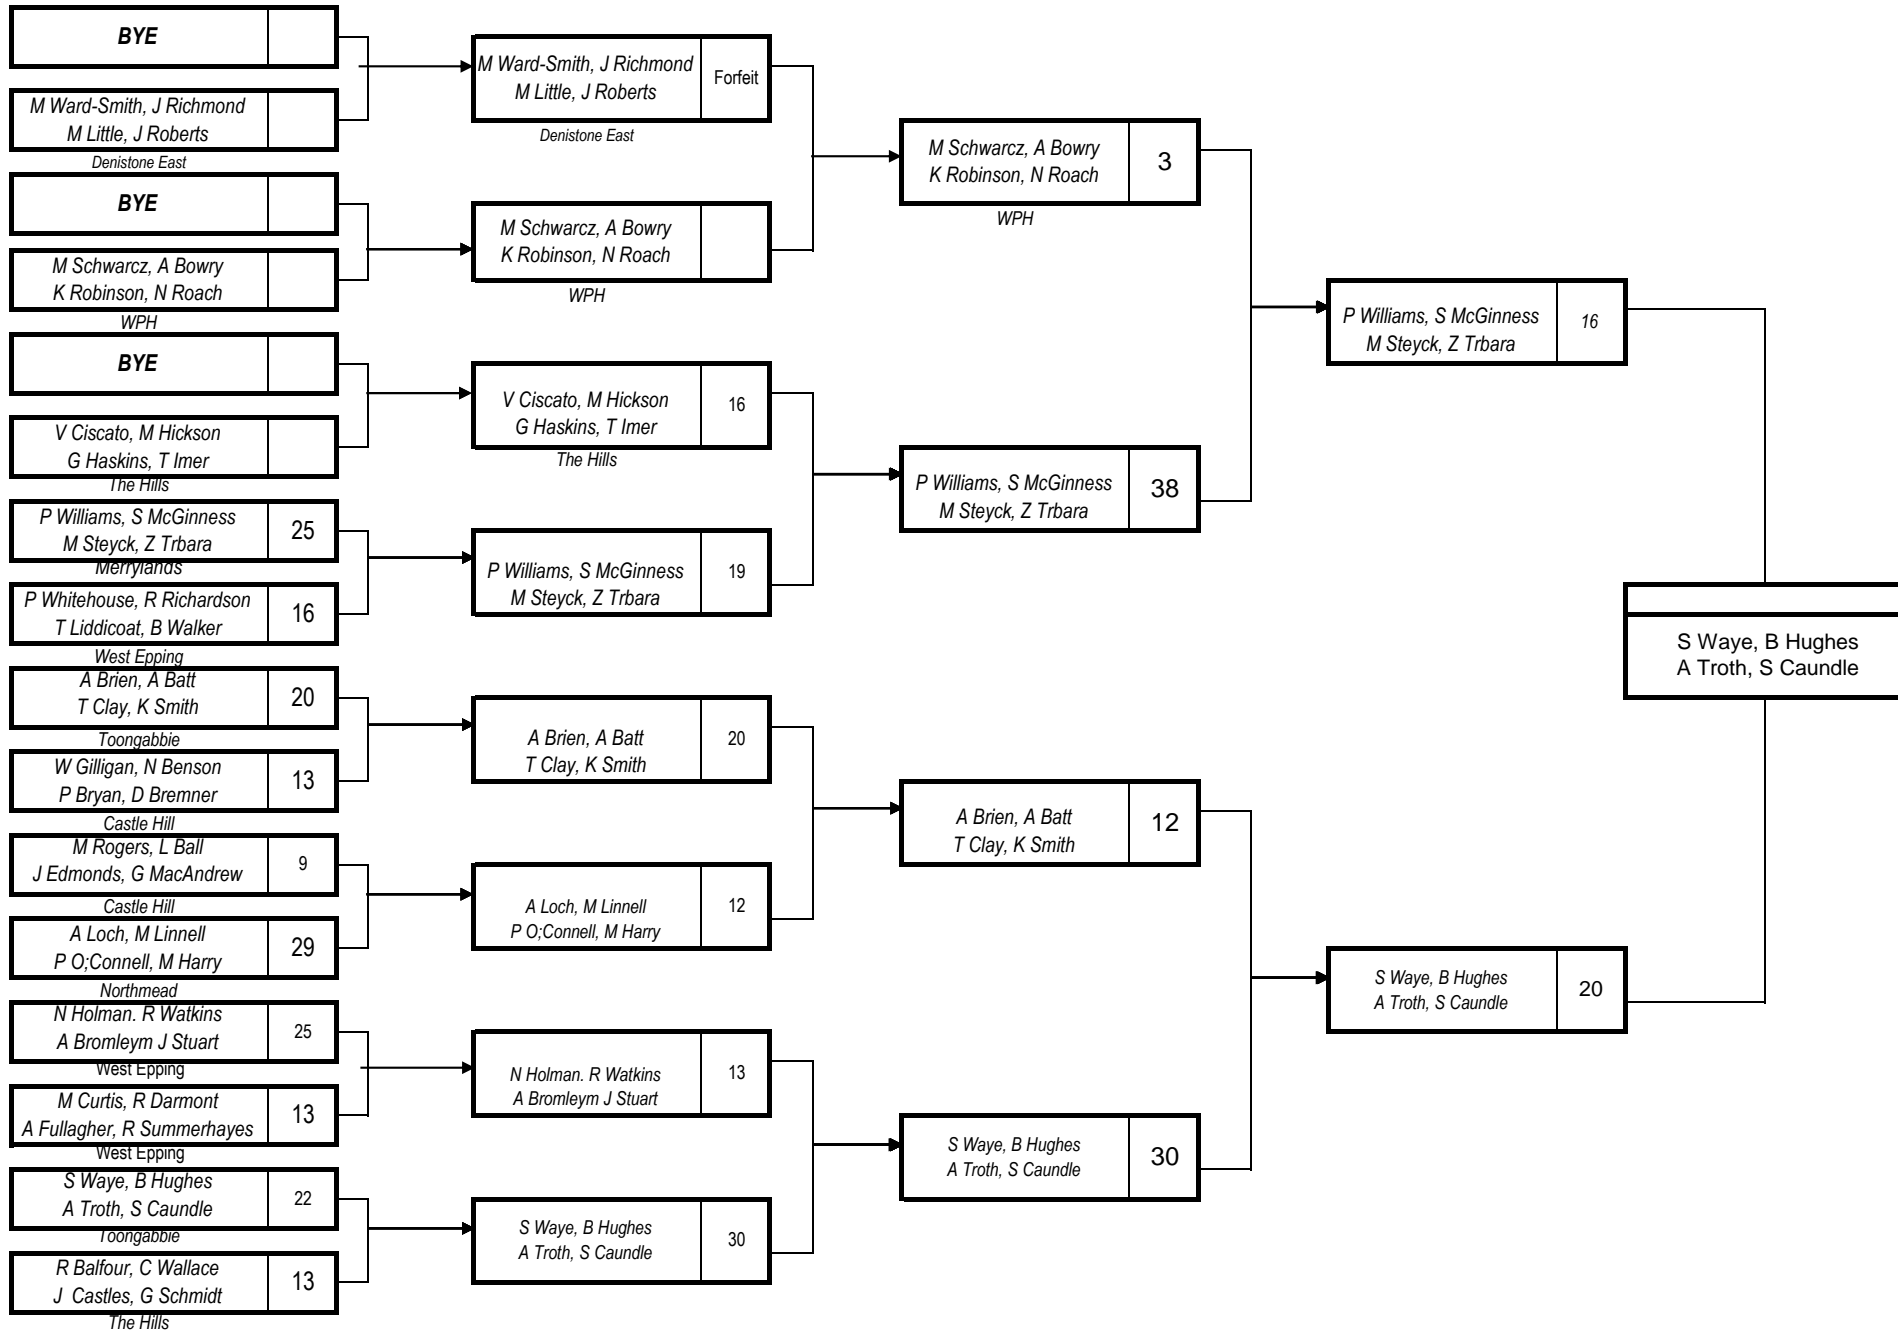

ZONE 10 2010 STATE FOURS (Section 1)

Venue:	West Epping	Venue:	West Epping	Venue:	West Epping	Venue:	West Epping
Date & time of Play	30/01/10 8.40am	Date & time of Play	30/01/10 12.40pm	Date & time of Play	31/01/10 8.40am	Date & time of Play	31/01/10 12.40pm

ZONE 10 2010 STATE FOURS (Section 2)

Venue:	Northmead	Venue:	Northmead	Venue:	Northmead	Venue:	Northmead
Date & time of Play	30/01/10 8.40am	Date & time of Play	30/01/10 12.40pm	Date & time of Play	31/01/10 8.40am	Date & time of Play	31/01/10 12.40pm

ZONE 10 2010 STATE FOURS (Section 3)

Venue:	Pennant Hills	Venue:	Pennant Hills	Venue:	Pennant Hills	Venue:	Pennant Hills
Date & time of Play	30/01/10 8.40am	Date & time of Play	30/01/10 12.40pm	Date & time of Play	31/01/10 8.40am	Date & time of Play	31/01/10 12.40pm

ZONE 10 2010 STATE FOURS (Section 4)

Venue:	Wenty Leagues	Venue:	Wenty Leagues	Venue:	Wenty Leagues	Venue:	Wenty Leagues
Date & time of Play	30/01/10 8.40am	Date & time of Play	30/01/10 12.40pm	Date & time of Play	31/01/10 8.40am	Date & time of Play	31/01/10 12.40pm