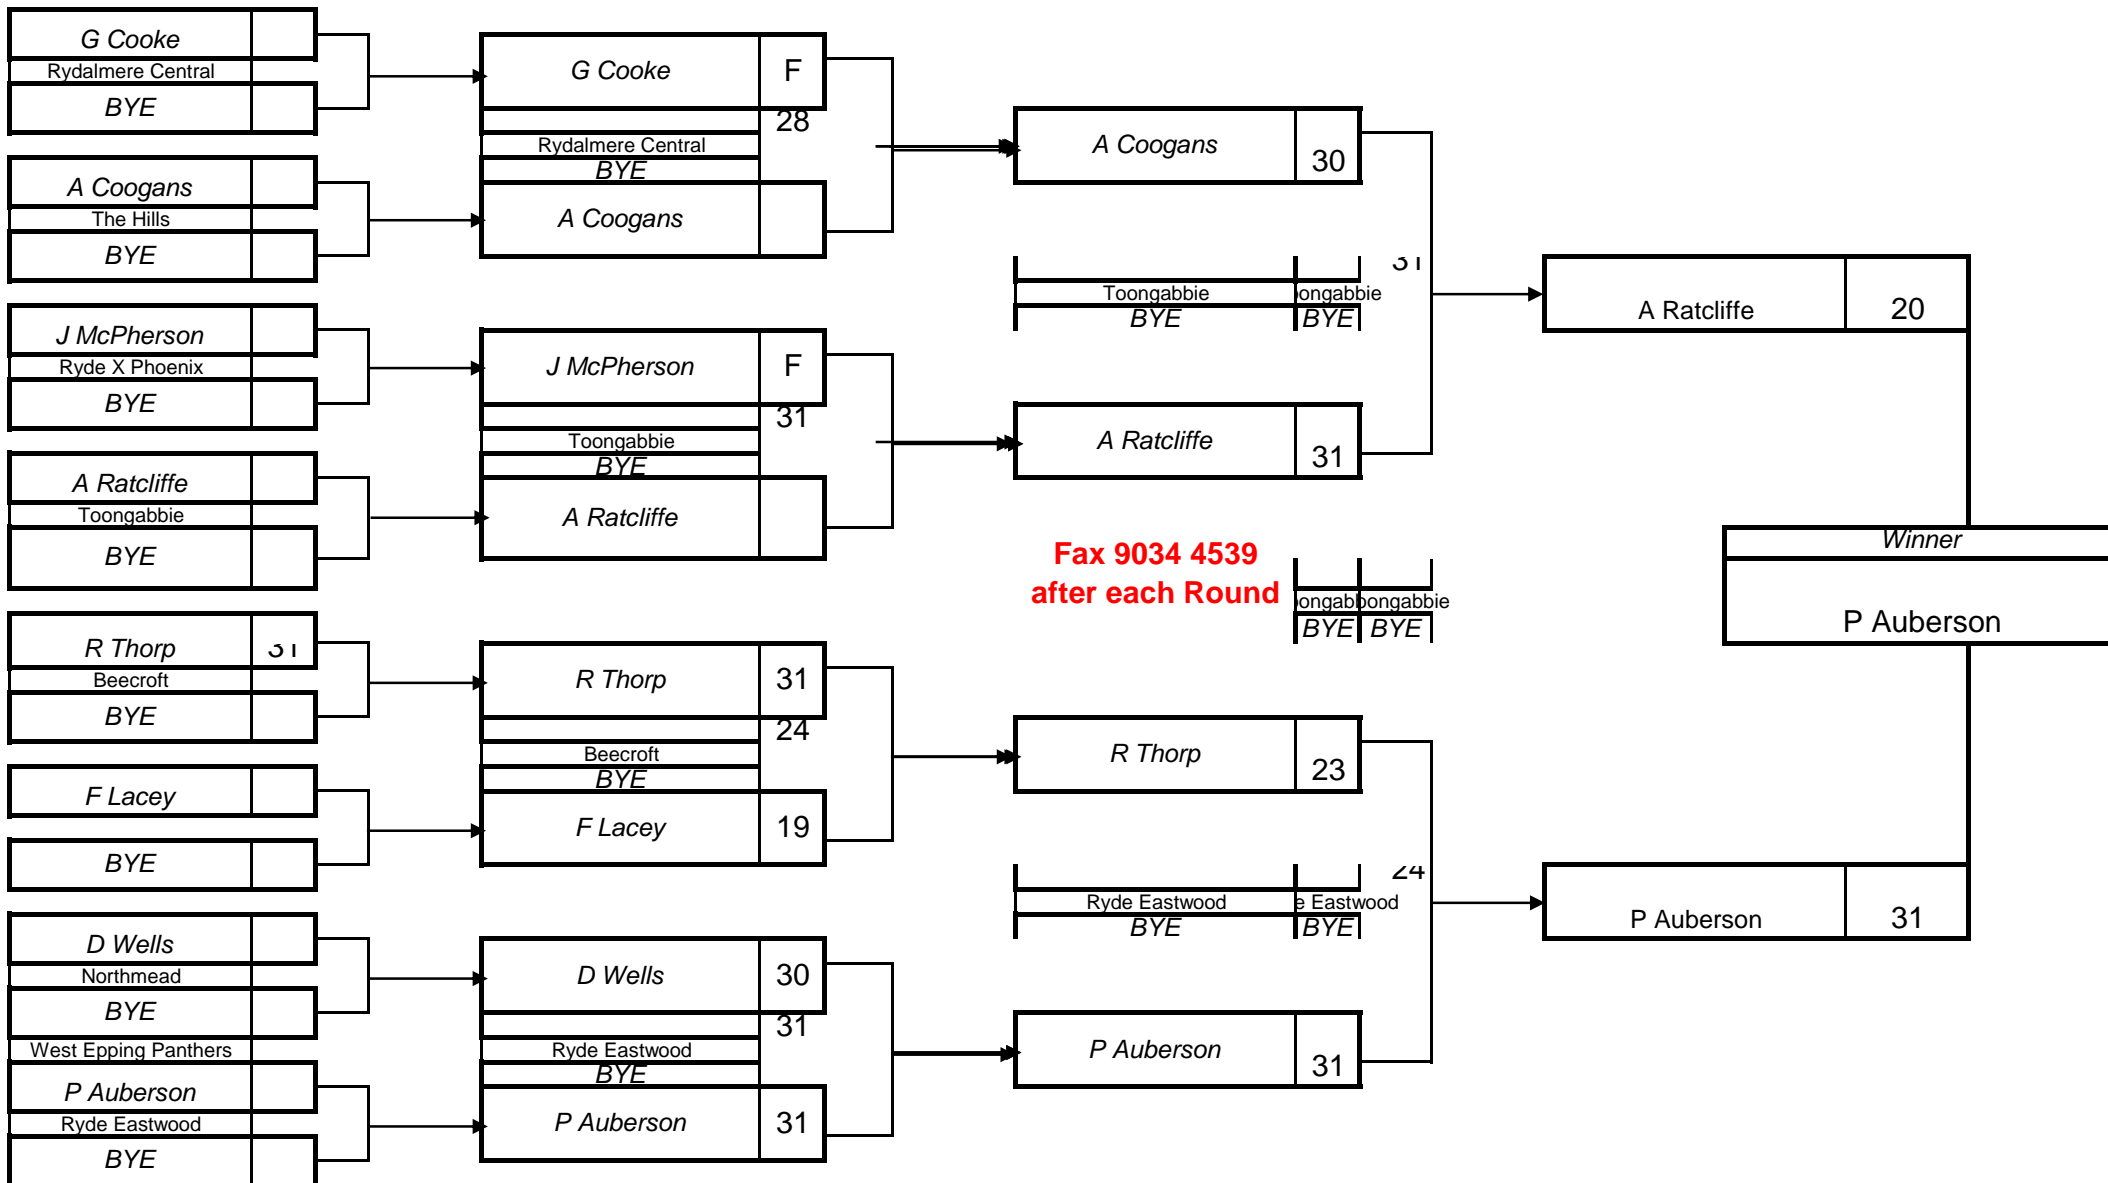

ZONE 10 2010 PRESIDENT SINGLES (Section 1)

Venue: Putney Tennyson	Venue: Putney Tennyson	Venue: Putney Tennyson	Venue: Putney Tennyson
Date & time of Play 19-Jun-10 8.40am	Date & time of Play 19-Jun-10 12.40pm	Date & time of Play 20-Jun-10 8.40am	Date & time of Play 20-Jun-10 12.40pm

ZONE 10 2010 PRESIDENT SINGLES (Section 2)

Venue: Gladesville	Venue: Gladesville	Venue: Gladesville	Venue: Gladesville
Date & time of Play 19-Jun-10 8.40am	Date & time of Play 19-Jun-10 12.40pm	Date & time of Play 20-Jun-10 8.40am	Date & time of Play 20-Jun-10 12.40pm

ZONE 10 2010 PRESIDENT SINGLES (Section 3)

Venue: Denistone Sports	Venue: Denistone Sports	Venue: Denistone Sports	Venue: Denistone Sports
Date & time of Play 19-Jun-10 8.40am	Date & time of Play 19-Jun-10 12.40pm	Date & time of Play 20-Jun-10 8.40am	Date & time of Play 20-Jun-10 12.40pm

ZONE 10 2010 PRESIDENT SINGLES (Section 4)

Venue: Rosehill	Venue: Rosehill	Venue: Rosehill	Venue: Rosehill
Date & time of Play 19-Jun-10 8.40am	Date & time of Play 19-Jun-10 12.40pm	Date & time of Play 20-Jun-10 8.40am	Date & time of Play 20-Jun-10 12.40pm