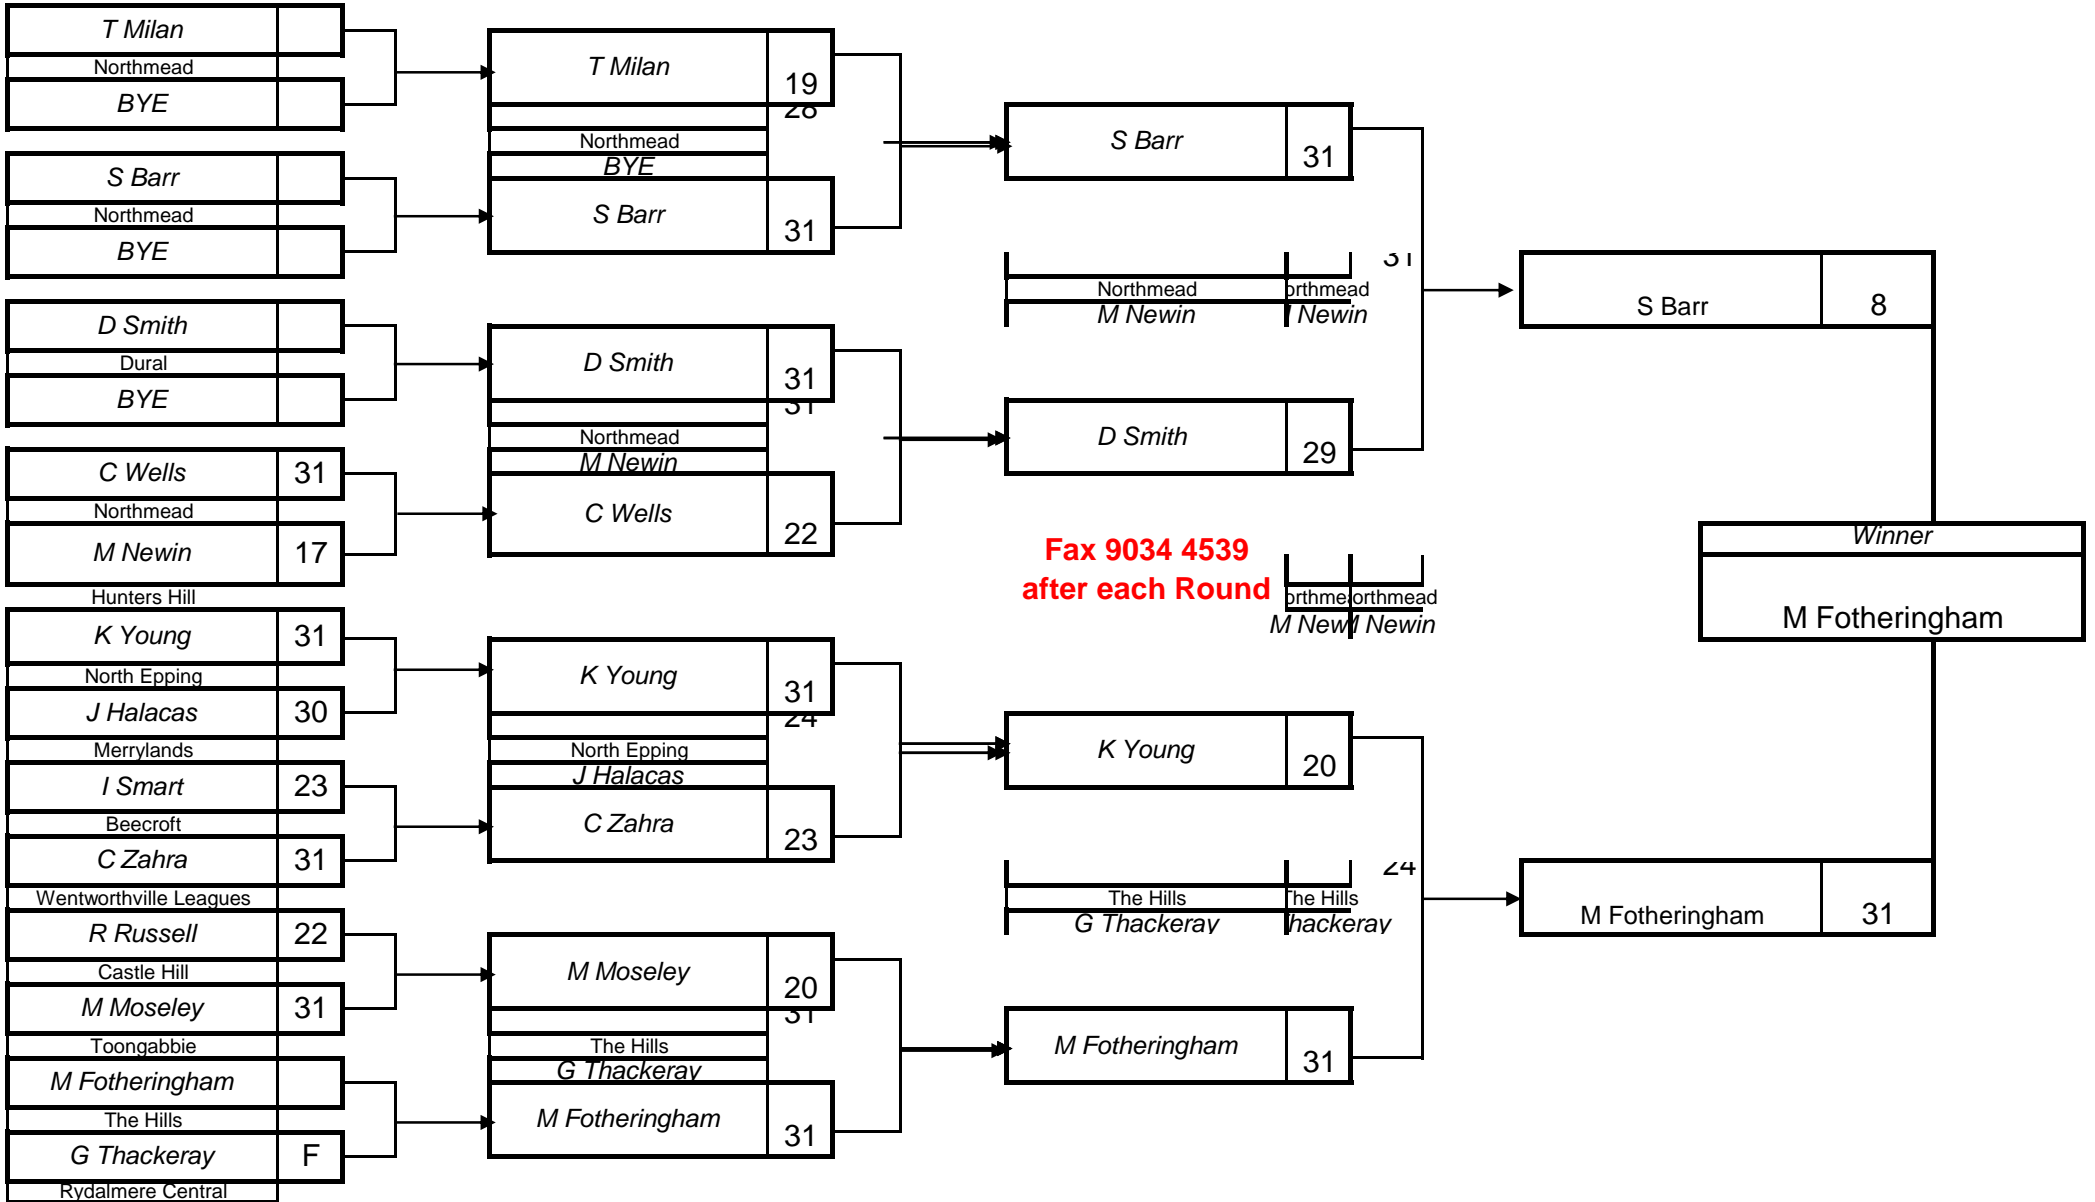

ZONE 10 2010 PRESIDENT SINGLES (Section 1)

Venue: Putney Tennyson	Venue: Putney Tennyson	Venue: Putney Tennyson	Venue: Putney Tennyson
Date & time of Play 19-Jun-10 8.40am	Date & time of Play 19-Jun-10 12.40pm	Date & time of Play 20-Jun-10 8.40am	Date & time of Play 20-Jun-10 12.40pm

ZONE 10 2010 PRESIDENT SINGLES (Section 2)

Venue: Gladesville	Venue: Gladesville	Venue: Gladesville	Venue: Gladesville
Date & time of Play 19-Jun-10 8.40am	Date & time of Play 19-Jun-10 12.40pm	Date & time of Play 20-Jun-10 8.40am	Date & time of Play 20-Jun-10 12.40pm

ZONE 10 2010 PRESIDENT SINGLES (Section 3)

Venue: Denistone Sports	Venue: Denistone Sports	Venue: Denistone Sports	Venue: Denistone Sports
Date & time of Play 19-Jun-10 8.40am	Date & time of Play 19-Jun-10 12.40pm	Date & time of Play 20-Jun-10 8.40am	Date & time of Play 20-Jun-10 12.40pm

ZONE 10 2010 PRESIDENT SINGLES (Section 4)

Venue: Rosehill	Venue: Rosehill	Venue: Rosehill	Venue: Rosehill
Date & time of Play 19-Jun-10 8.40am	Date & time of Play 19-Jun-10 12.40pm	Date & time of Play 20-Jun-10 8.40am	Date & time of Play 20-Jun-10 12.40pm