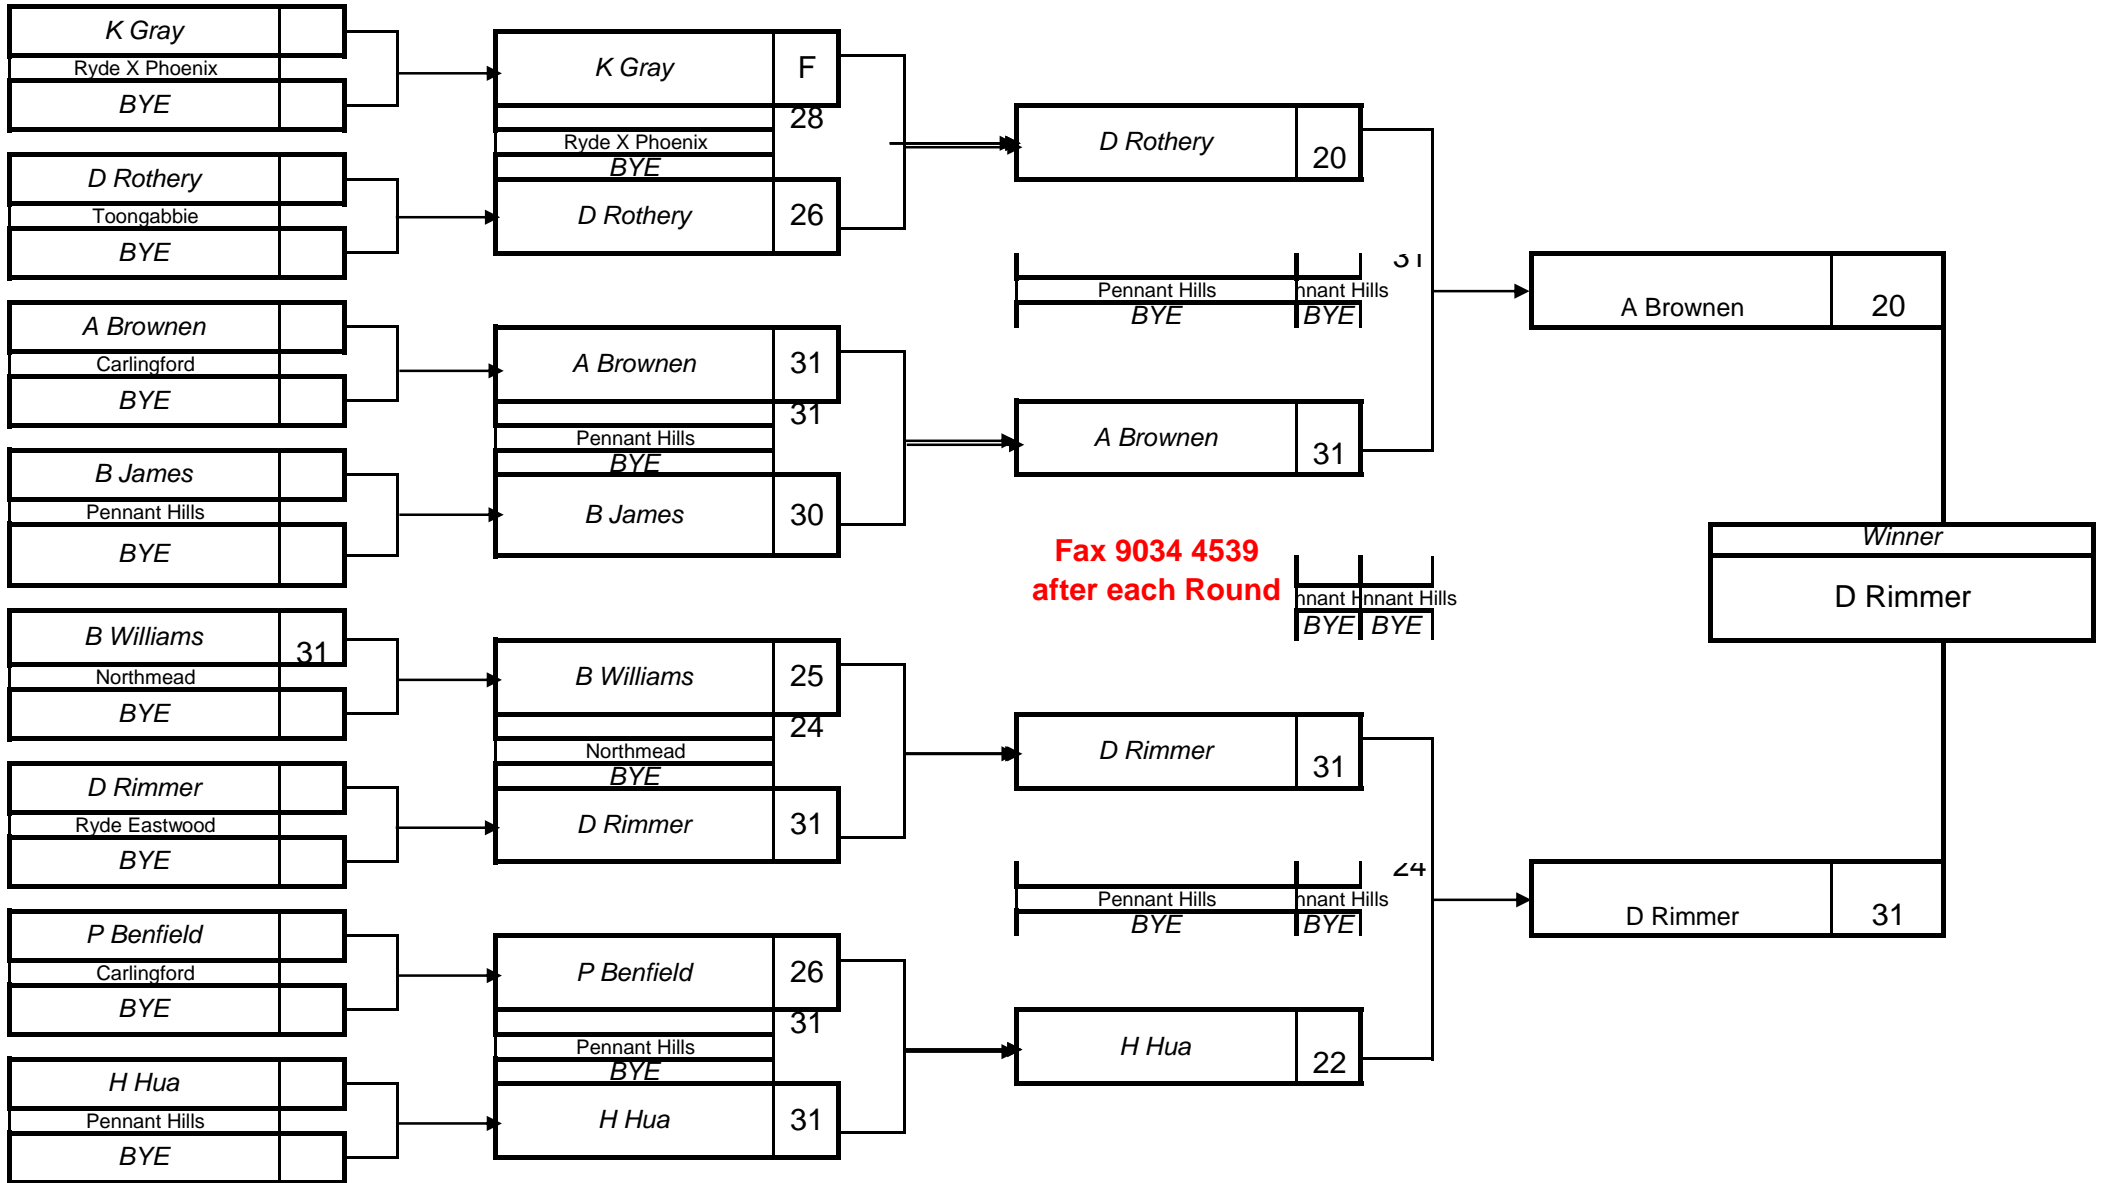

ZONE 10 2010 PRESIDENT SINGLES (Section 4)

Venue: Rosehill	Venue: Rosehill	Venue: Rosehill	Venue: Rosehill
Date & time of Play 19-Jun-10 8.40am	Date & time of Play 19-Jun-10 12.40pm	Date & time of Play 20-Jun-10 8.40am	Date & time of Play 20-Jun-10 12.40pm

ZONE 10 2010 PRESIDENT SINGLES (Section 5)

Venue: Brush Park	Venue: Brush Park	Venue: Brush Park	Venue: Brush Park
Date & time of Play 19-Jun-10 8.40am	Date & time of Play 19-Jun-10 12.40pm	Date & time of Play 20-Jun-10 8.40am	Date & time of Play 20-Jun-10 12.40pm

ZONE 10 2010 PRESIDENT SINGLES (Section 6)

Venue: Ryde X Phoenix	Venue: Ryde X Phoenix	Venue: Ryde X Phoenix	Venue: Ryde X P
Date & time of Play 19-Jun-10 8.40am	Date & time of Play 19-Jun-10 12.40pm	Date & time of Play 20-Jun-10 8.40am	Date & time of Play # 12.40pm

ZONE 10 2010 PRESIDENT SINGLES (Section 8)

Venue: North Epping	Venue: North Epping	Venue: North Epping	Venue: North Epping
Date & time of Play 19-Jun-10 8.40am	Date & time of Play 19-Jun-10 12.40pm	Date & time of Play 20-Jun-10 8.40am	Date & time of Play 20-Jun-10 12.40pm