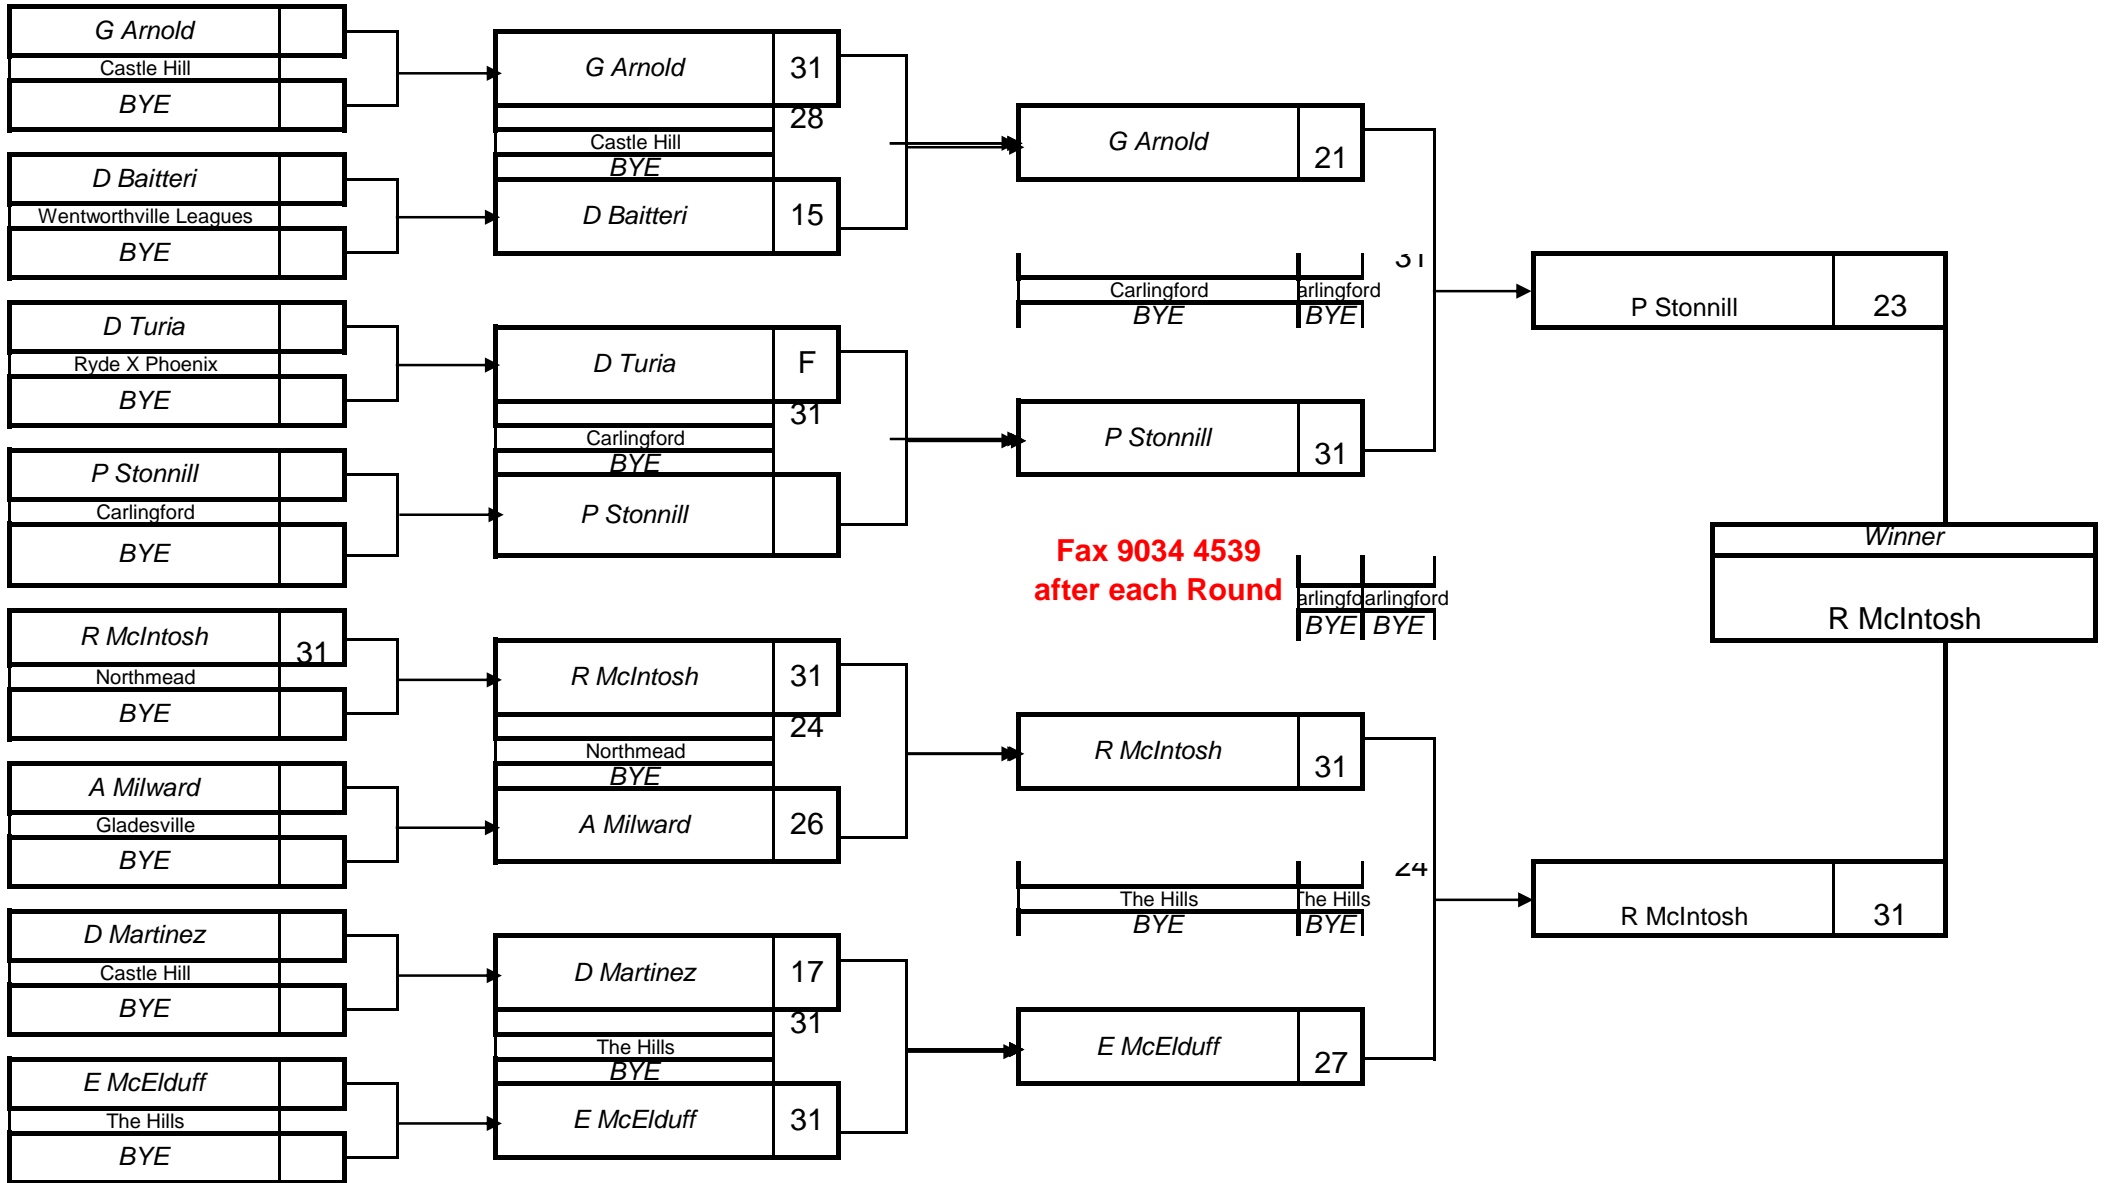

ZONE 10 2010 PRESIDENT SINGLES (Section 1)

Venue: Putney Tennyson	Venue: Putney Tennyson	Venue: Putney Tennyson	Venue: Putney Tennyson
Date & time of Play 19-Jun-10 8.40am	Date & time of Play 19-Jun-10 12.40pm	Date & time of Play 20-Jun-10 8.40am	Date & time of Play 20-Jun-10 12.40pm

ZONE 10 2010 PRESIDENT SINGLES (Section 2)

Venue: Gladesville	Venue: Gladesville	Venue: Gladesville	Venue: Gladesville
Date & time of Play 19-Jun-10 8.40am	Date & time of Play 19-Jun-10 12.40pm	Date & time of Play 20-Jun-10 8.40am	Date & time of Play 20-Jun-10 12.40pm

ZONE 10 2010 PRESIDENT SINGLES (Section 3)

Venue: Denistone Sports	Venue: Denistone Sports	Venue: Denistone Sports	Venue: Denistone Sports
Date & time of Play 19-Jun-10 8.40am	Date & time of Play 19-Jun-10 12.40pm	Date & time of Play 20-Jun-10 8.40am	Date & time of Play 20-Jun-10 12.40pm

ZONE 10 2010 PRESIDENT SINGLES (Section 4)

Venue: Rosehill	Venue: Rosehill	Venue: Rosehill	Venue: Rosehill
Date & time of Play 19-Jun-10 8.40am	Date & time of Play 19-Jun-10 12.40pm	Date & time of Play 20-Jun-10 8.40am	Date & time of Play 20-Jun-10 12.40pm