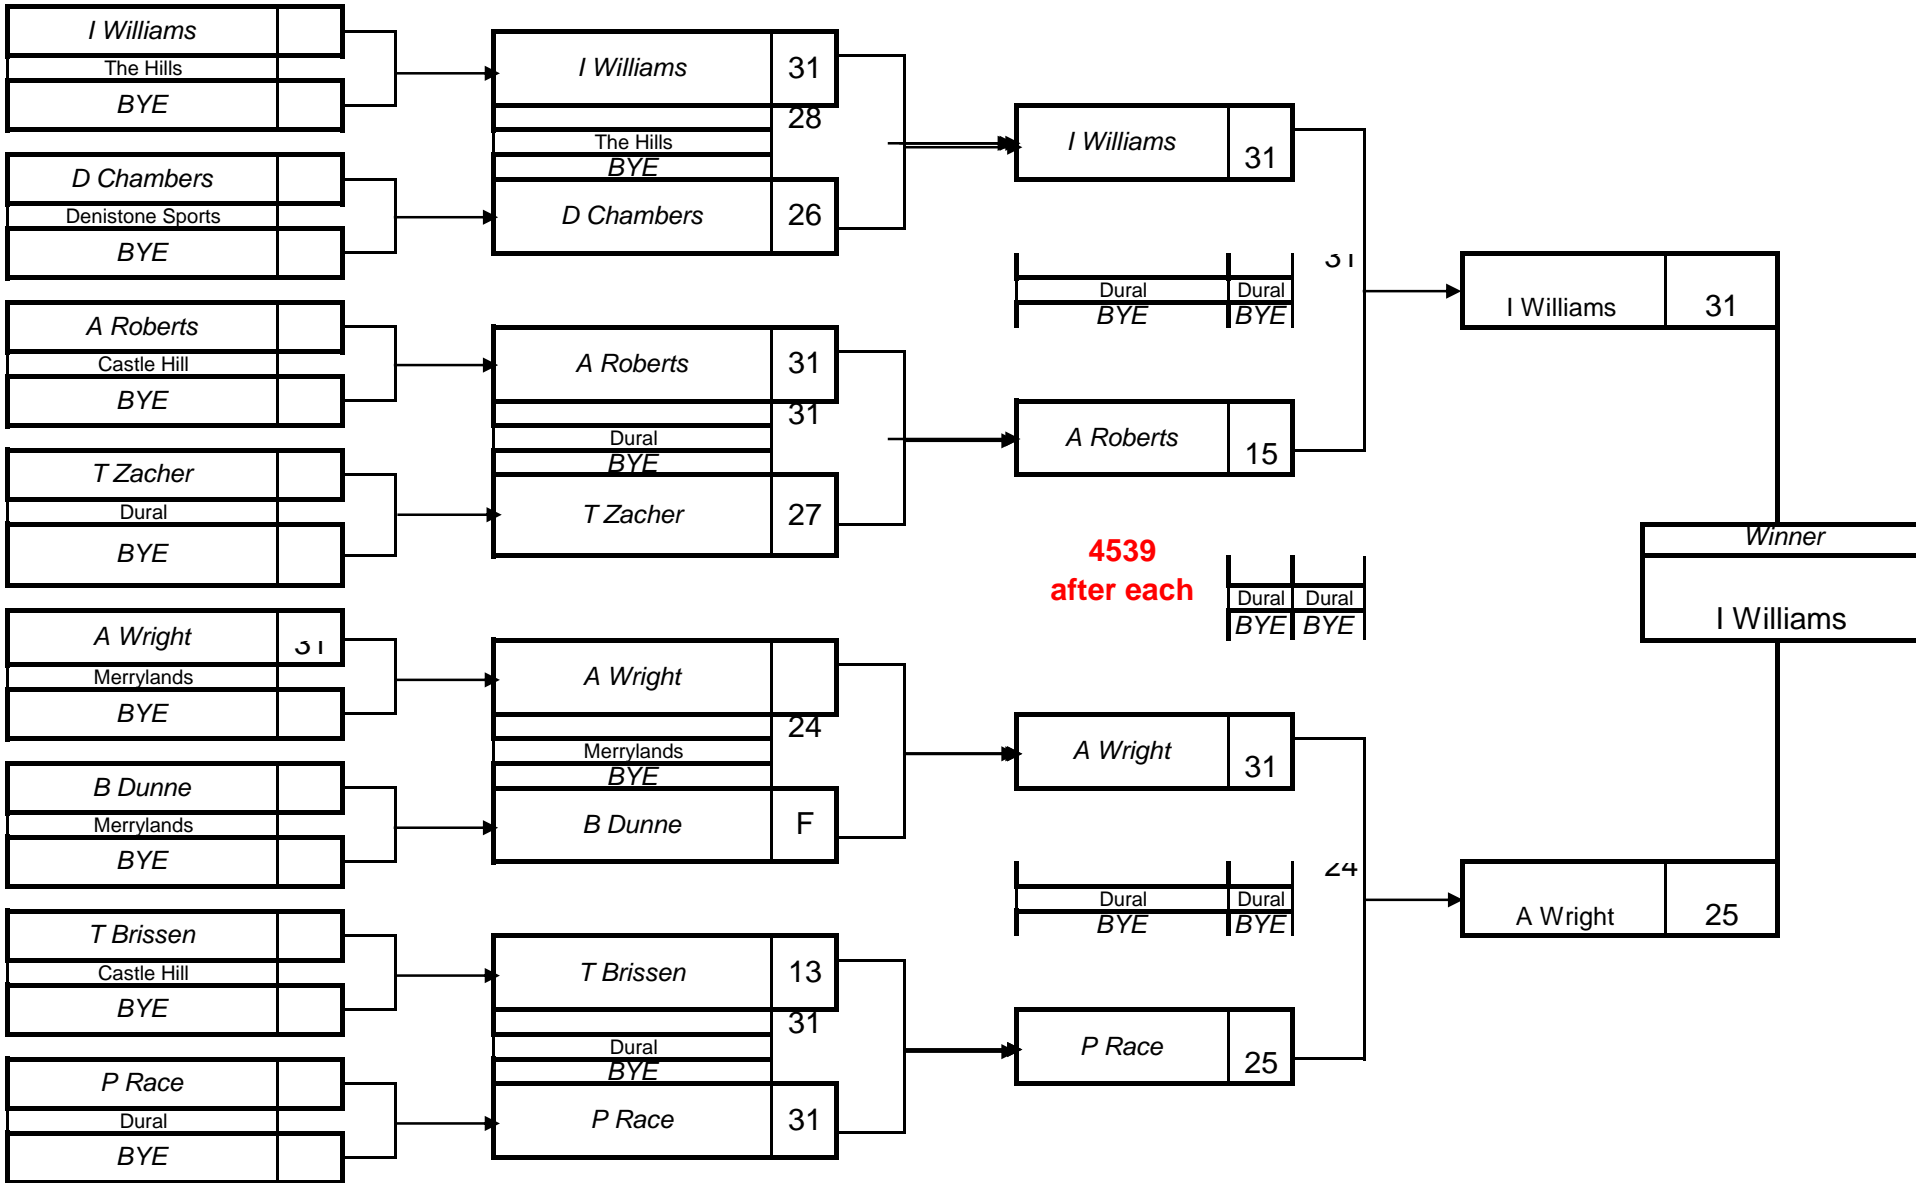

ZONE 10 2010 PRESIDENT SINGLES (Section 4)

Venue: Rosehill	Venue: Rosehill	Venue: Rosehill	Venue: Rosehill
Date & time of Play 19-Jun-10 8.40am	Date & time of Play 19-Jun-10 12.40pm	Date & time of Play 20-Jun-10 8.40am	Date & time of Play 20-Jun-10 12.40pm

ZONE 10 2010 PRESIDENT SINGLES (Section 5)

Venue: Brush Park	Venue: Brush Park	Venue: Brush Park	Venue: Brush Park
Date & time of Play 19-Jun-10 8.40am	Date & time of Play 19-Jun-10 12.40pm	Date & time of Play 20-Jun-10 8.40am	Date & time of Play 20-Jun-10 12.40pm

ZONE 10 2010 PRESIDENT SINGLES (Section 6)

Venue: Ryde X Phoenix	Venue: Ryde X Phoenix	Venue: Ryde X Phoenix	Venue: Ryde X P
Date & time of Play 19-Jun-10 8.40am	Date & time of Play 19-Jun-10 12.40pm	Date & time of Play 20-Jun-10 8.40am	Date & time of Play # 12.40pm