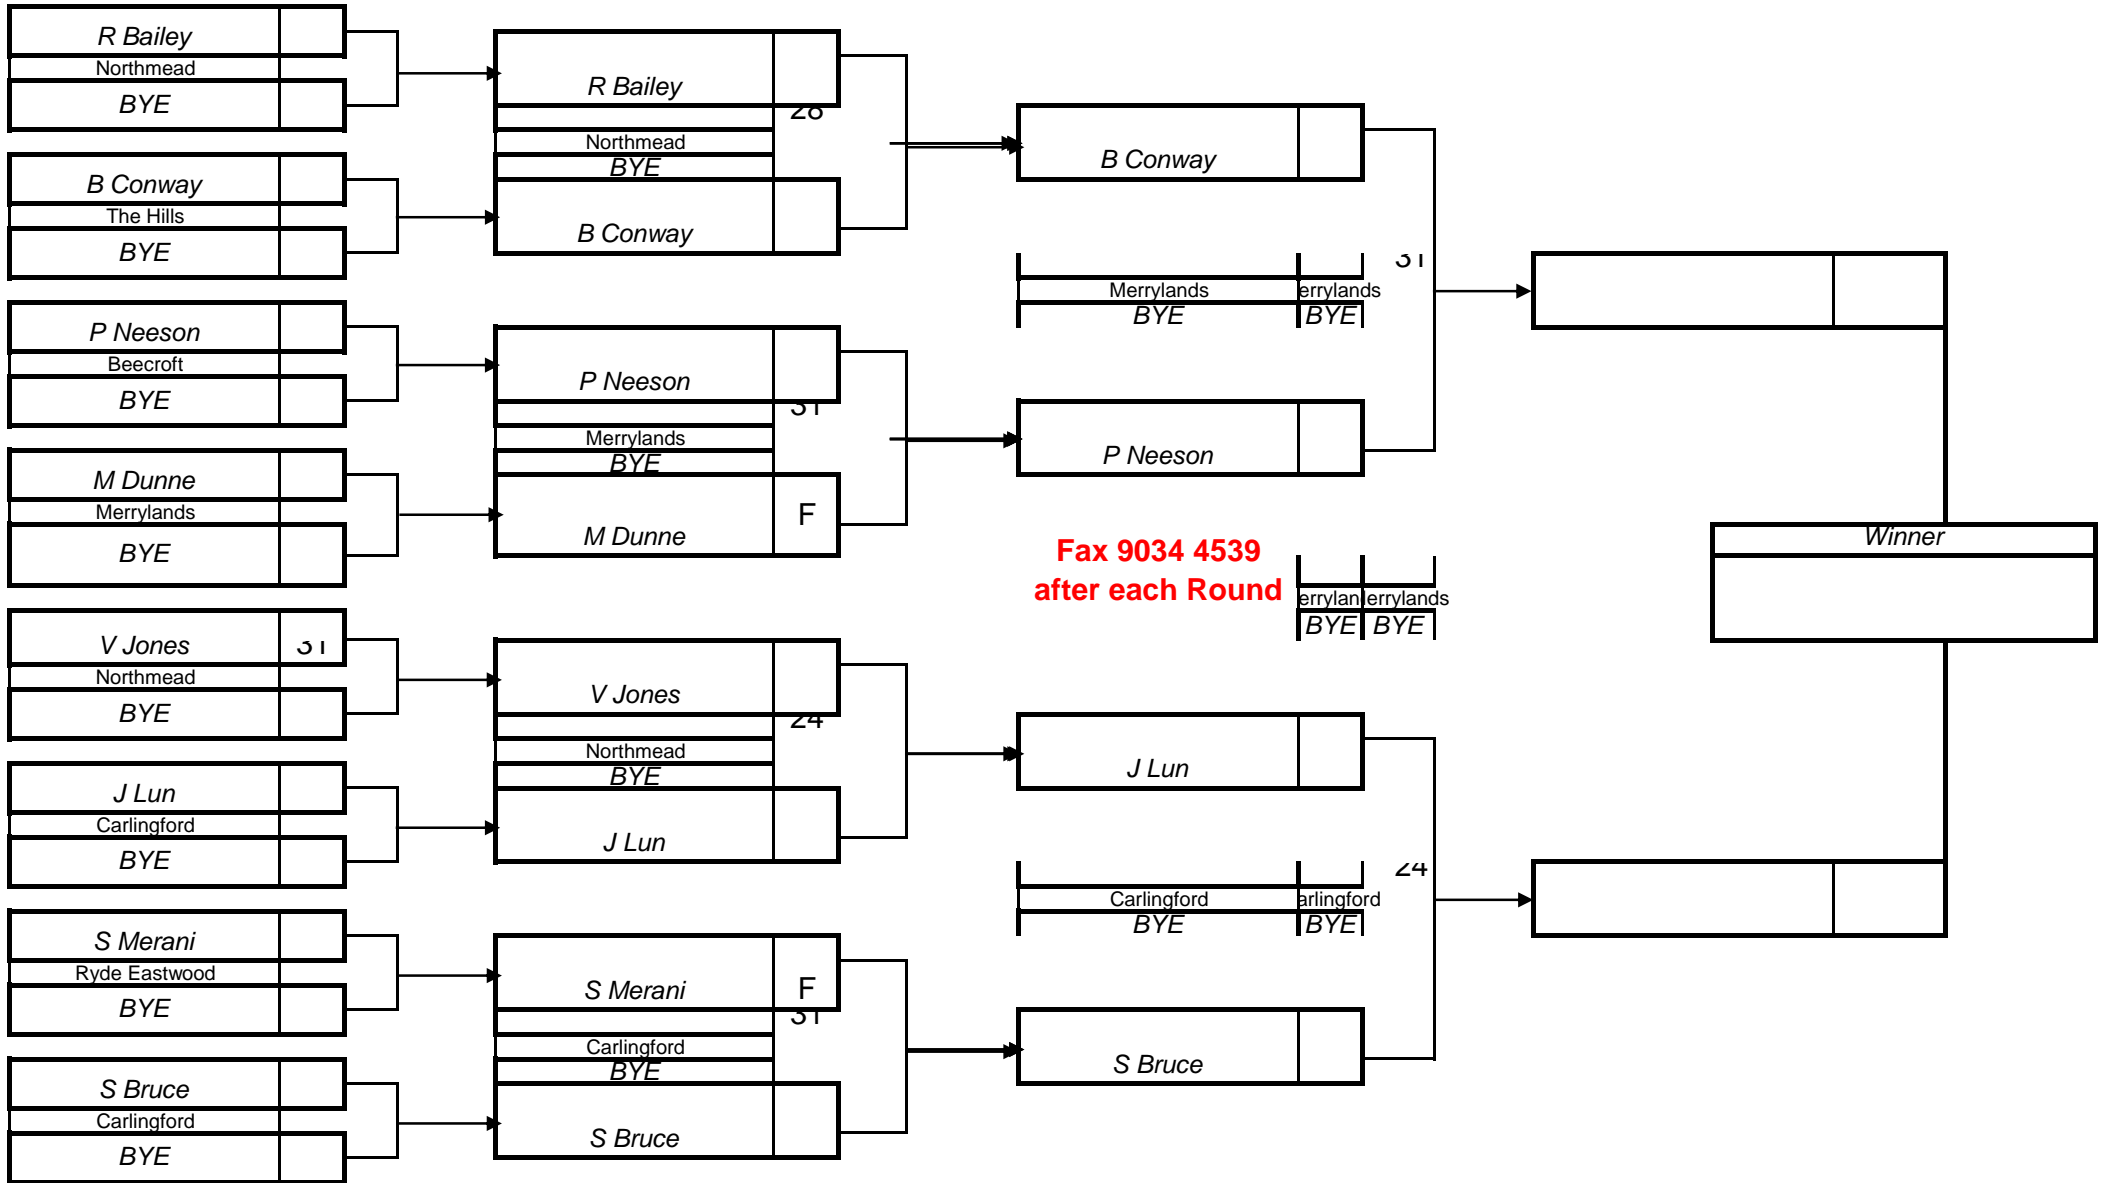

ZONE 10 2010 PRESIDENT SINGLES (Section 1)

Venue: Putney Tennyson	Venue: Putney Tennyson	Venue: Putney Tennyson	Venue: Putney Tennyson
Date & time of Play 19-Jun-10 8.40am	Date & time of Play 19-Jun-10 12.40pm	Date & time of Play 20-Jun-10 8.40am	Date & time of Play 20-Jun-10 12.40pm

ZONE 10 2010 PRESIDENT SINGLES (Section 2)

Venue: Gladesville	Venue: Gladesville	Venue: Gladesville	Venue: Gladesville
Date & time of Play 19-Jun-10 8.40am	Date & time of Play 19-Jun-10 12.40pm	Date & time of Play 20-Jun-10 8.40am	Date & time of Play 20-Jun-10 12.40pm

ZONE 10 2010 PRESIDENT SINGLES (Section 3)

Venue: Denistone Sports	Venue: Denistone Sports	Venue: Denistone Sports	Venue: Denistone Sports
Date & time of Play 19-Jun-10 8.40am	Date & time of Play 19-Jun-10 12.40pm	Date & time of Play 20-Jun-10 8.40am	Date & time of Play 20-Jun-10 12.40pm

ZONE 10 2010 PRESIDENT SINGLES (Section 4)

Venue: Rosehill	Venue: Rosehill	Venue: Rosehill	Venue: Rosehill
Date & time of Play 19-Jun-10 8.40am	Date & time of Play 19-Jun-10 12.40pm	Date & time of Play 20-Jun-10 8.40am	Date & time of Play 20-Jun-10 12.40pm