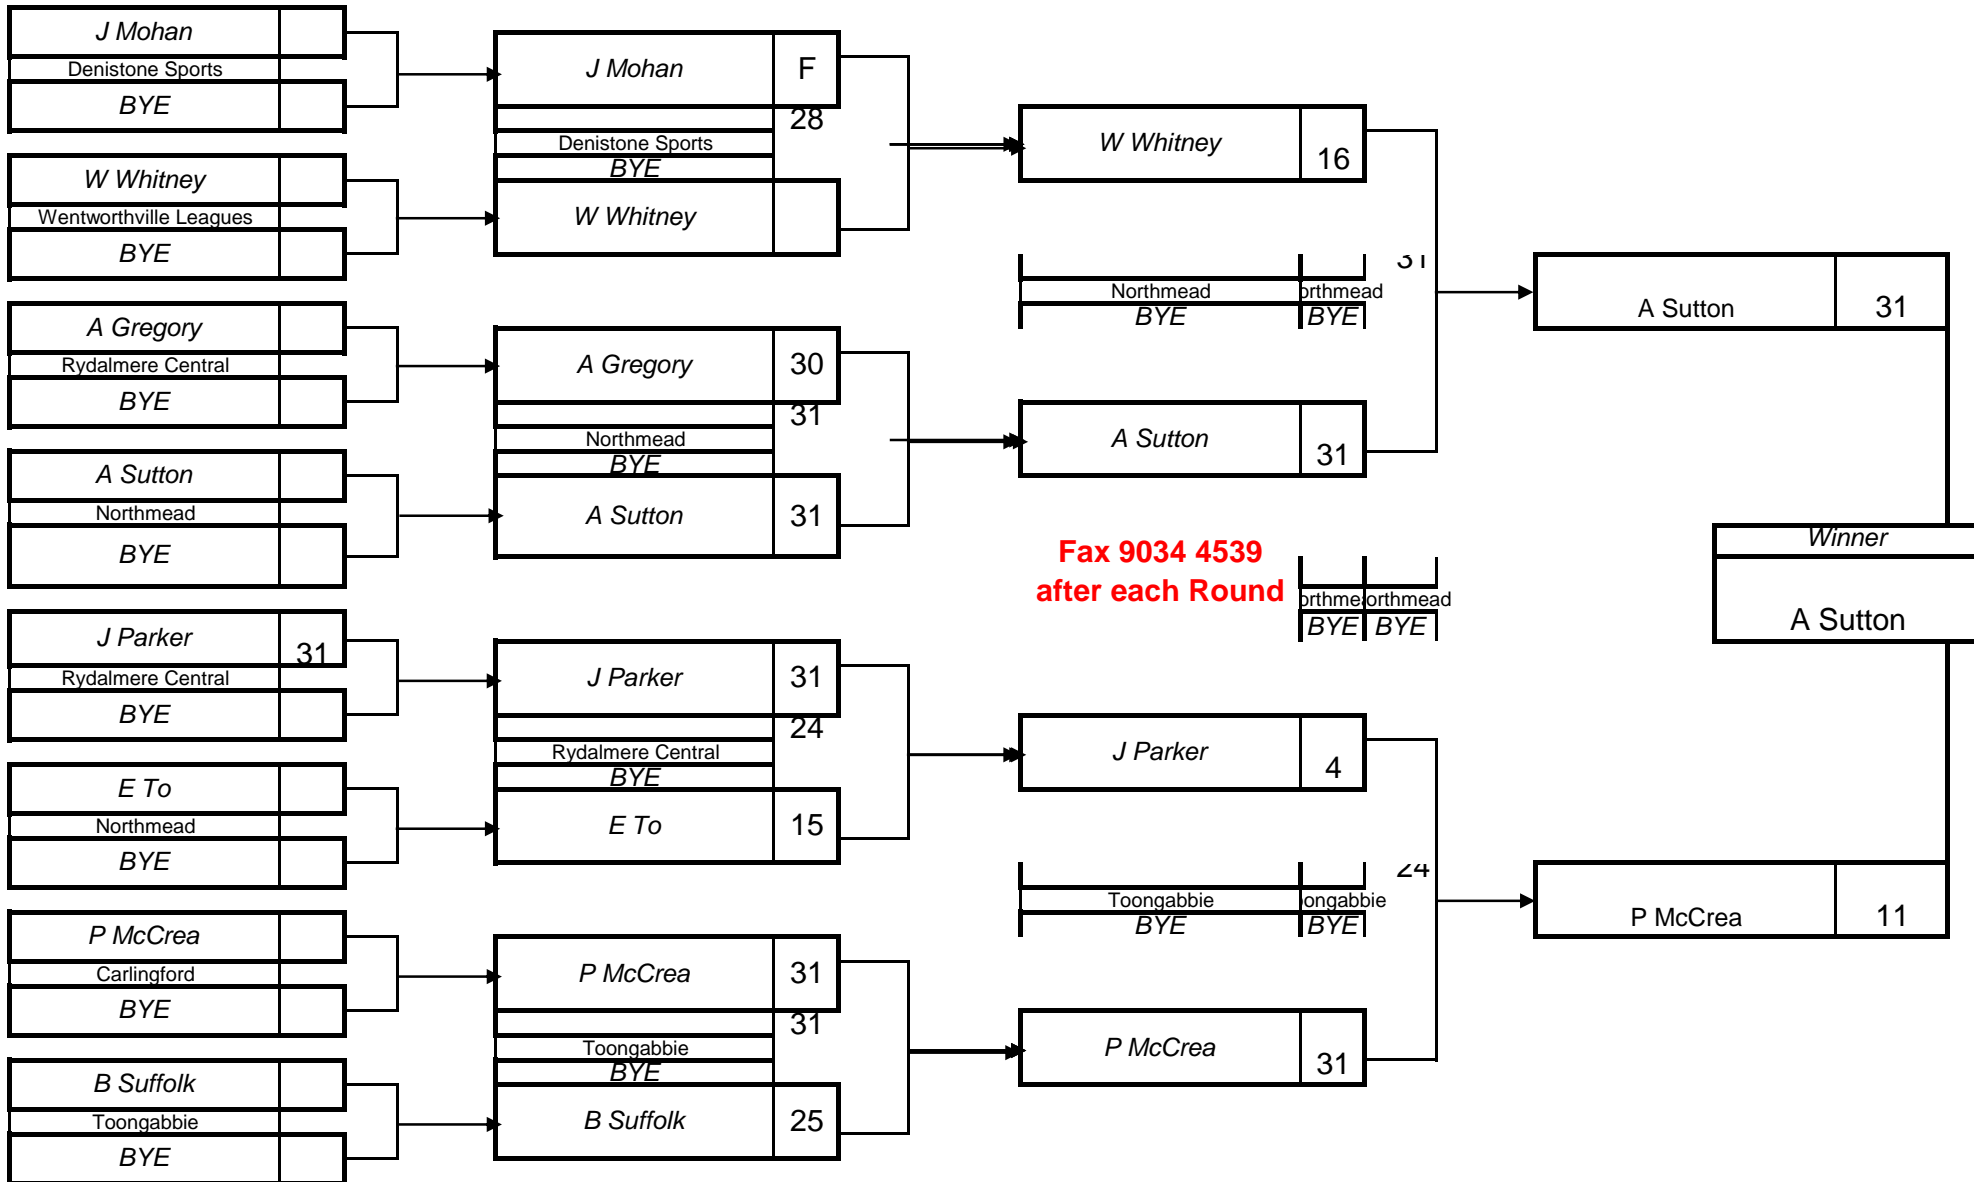

ZONE 10 2010 PRESIDENT SINGLES (Section 4)

Venue: Rosehill	Venue: Rosehill	Venue: Rosehill	Venue: Rosehill
Date & time of Play 19-Jun-10 8.40am	Date & time of Play 19-Jun-10 12.40pm	Date & time of Play 20-Jun-10 8.40am	Date & time of Play 20-Jun-10 12.40pm

ZONE 10 2010 PRESIDENT SINGLES (Section 5)

Venue: Brush Park	Venue: Brush Park	Venue: Brush Park	Venue: Brush Park
Date & time of Play 19-Jun-10 8.40am	Date & time of Play 19-Jun-10 12.40pm	Date & time of Play 20-Jun-10 8.40am	Date & time of Play 20-Jun-10 12.40pm

ZONE 10 2010 PRESIDENT SINGLES (Section 6)

Venue: Ryde X Phoenix	Venue: Ryde X Phoenix	Venue: Ryde X Phoenix	Venue: Ryde X P
Date & time of Play 19-Jun-10 8.40am	Date & time of Play 19-Jun-10 12.40pm	Date & time of Play 20-Jun-10 8.40am	Date & time of Play # 12.40pm

ZONE 10 2010 PRESIDENT SINGLES (Section 8)

Venue: North Epping	Venue: North Epping	Venue: North Epping	Venue: North Epping
Date & time of Play 19-Jun-10 8.40am	Date & time of Play 19-Jun-10 12.40pm	Date & time of Play 20-Jun-10 8.40am	Date & time of Play 20-Jun-10 12.40pm