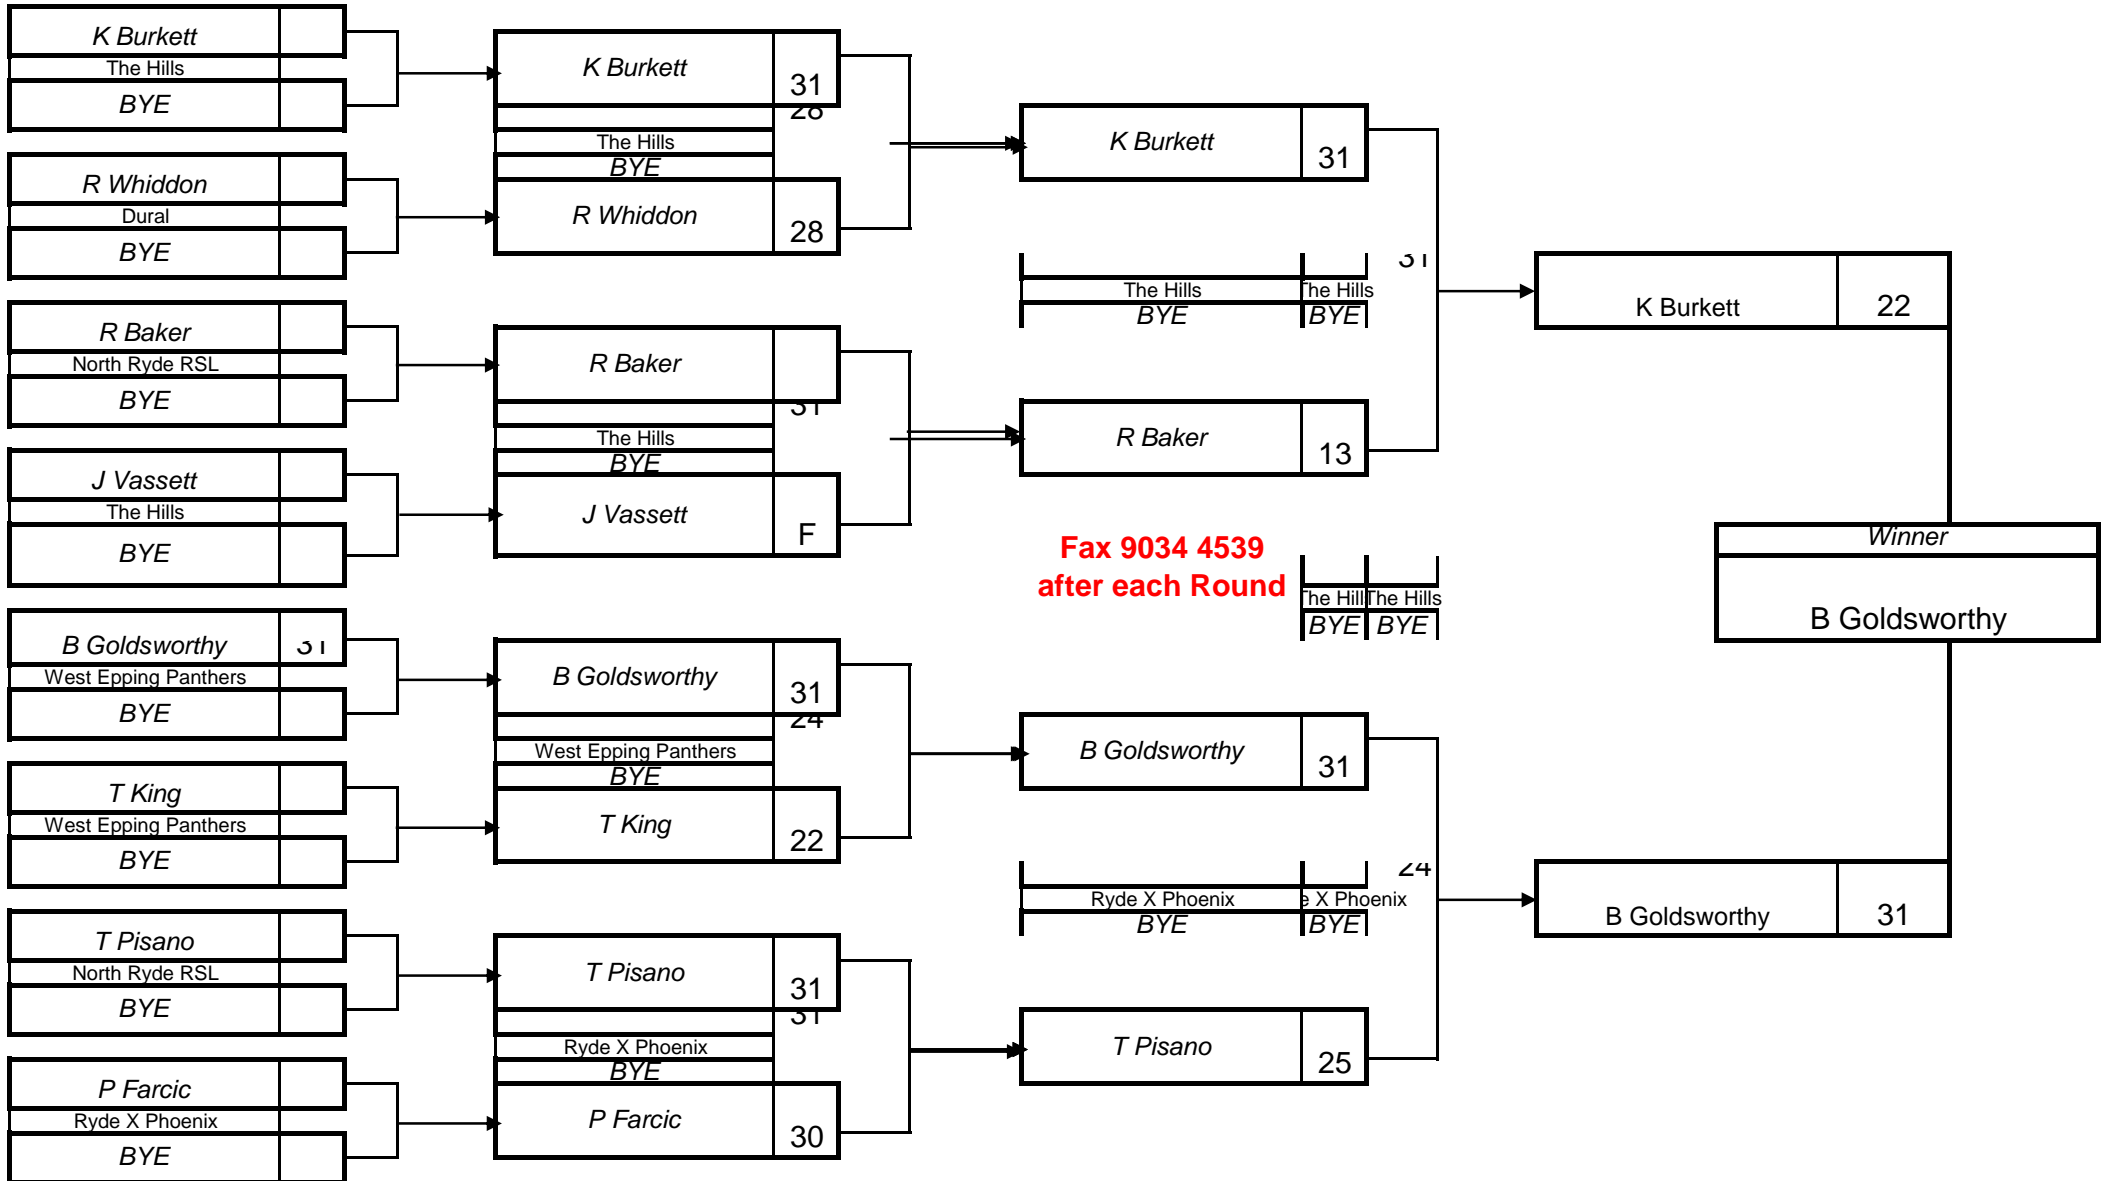

ZONE 10 2010 PRESIDENT SINGLES (Section 5)

Venue: Brush Park	Venue: Brush Park	Venue: Brush Park	Venue: Brush Park
Date & time of Play 19-Jun-10 8.40am	Date & time of Play 19-Jun-10 12.40pm	Date & time of Play 20-Jun-10 8.40am	Date & time of Play 20-Jun-10 12.40pm