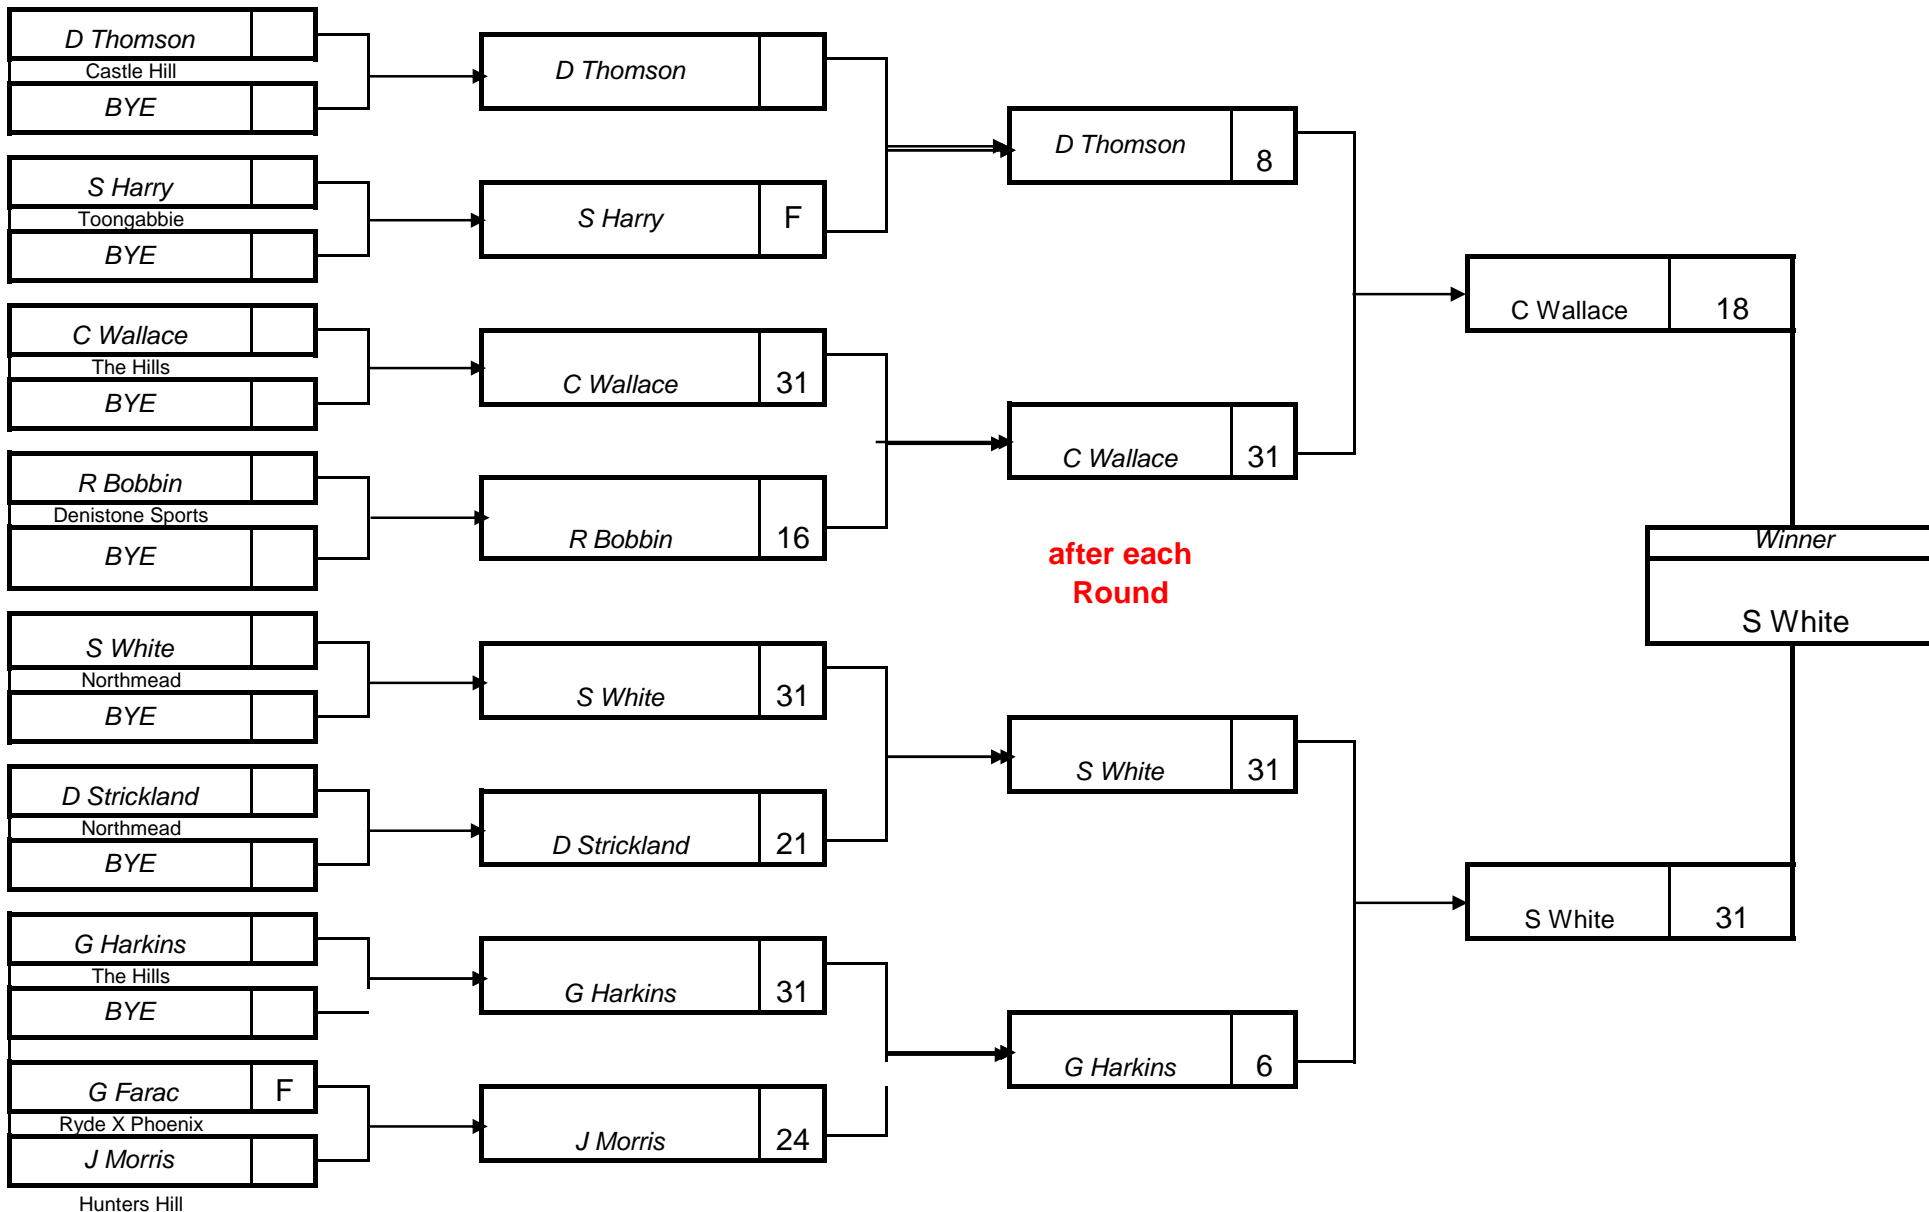

# ZONE 10 2010 STATE SINGLES (Section 1)

Venue: <b>Toongabbie</b>	Venue: <b>Toongabbie</b>	Venue: <b>Toongabbie</b>	Venue: <b>Toongabbie</b>
Date & time of Play: <b>19-Jun-10 8.40am</b>	Date & time of Play: <b>19-Jun-10 12.40pm</b>	Date & time of Play: <b>20-Jun-10 8.40am</b>	Date & time of Play: <b>20-Jun-10 12.40pm</b>

## ZONE 10 2010 STATE SINGLES (Section 2)

Venue: <b>Toongabbie</b>	Venue: <b>Toongabbie</b>	Venue: <b>Toongabbie</b>	Venue: <b>Toongabbie</b>
Date & time of Play <b>19-Jun-10 8.40am</b>	Date & time of Play <b>19-Jun-10 12.40pm</b>	Date & time of Play <b>20-Jun-10 8.40am</b>	Date & time of Play # <b>12.40pm</b>