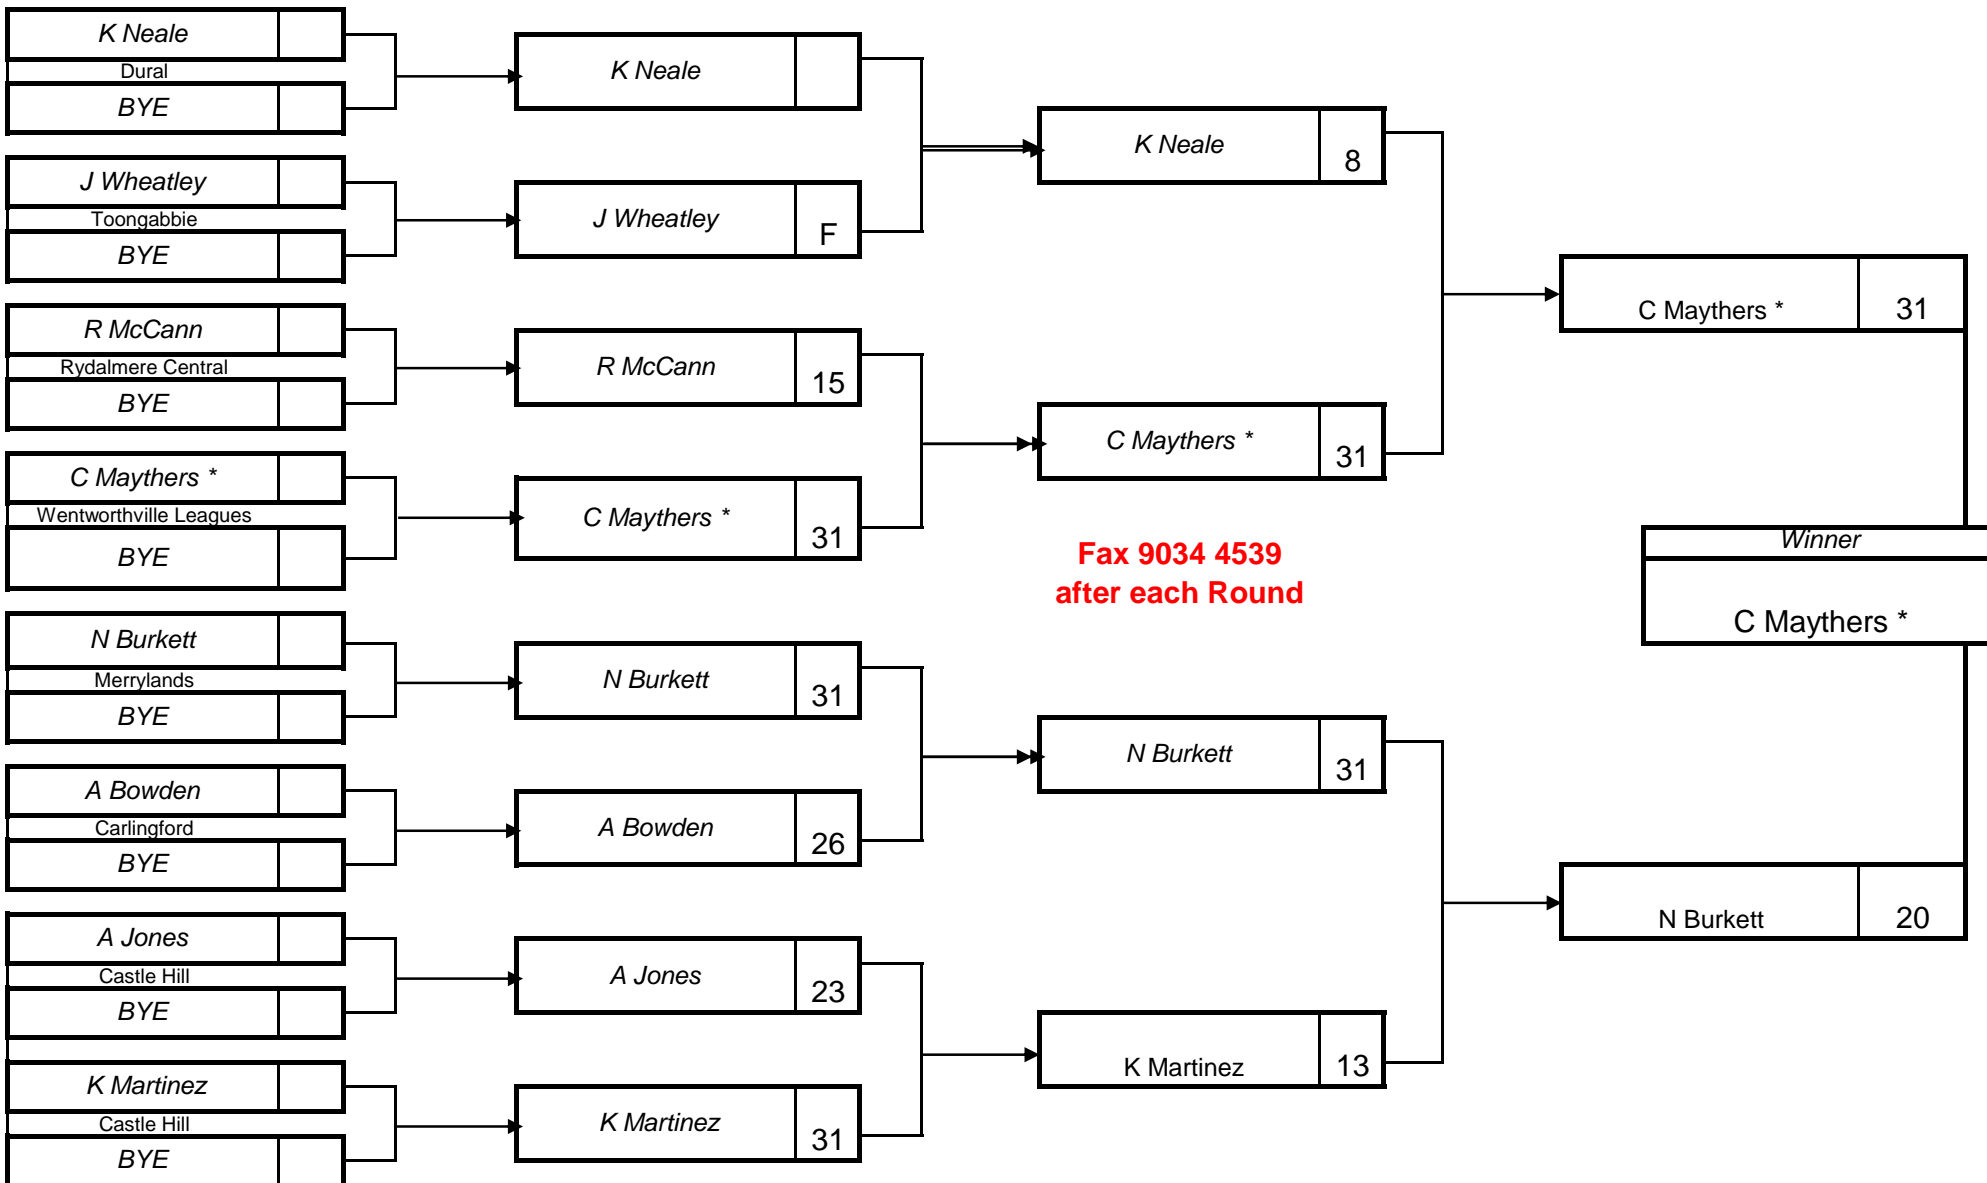

# ZONE 10 2010 STATE SINGLES (Section 9)

Venue: Rydalmere	Venue: Rydalmere	Venue: Rydalmere	Venue: Rydalmere
Date & time of Play	Date & time of Play	Date & time of Play	Date & time of Play ##
19-Jun-10 8.40am	19-Jun-10 12.40pm	20-Jun-10 8.40am	20-Jun-10 12.40pm

## ZONE 10 2010 STATE SINGLES (Section 10)

Venue: <b>Rydalmere</b>	Venue: <b>Rydalmere</b>	Venue: <b>Rydalmere</b>	Venue: <b>Rydalmere</b>
Date & time of Play <b>19-Jun-10 8.40am</b>	Date & time of Play <b>19-Jun-10 12.40pm</b>	Date & time of Play <b>20-Jun-10 8.40am</b>	Date & time of Play <b>### 12.40pm</b>

# ZONE 10 2010 STATE SINGLES (Section 11)

Venue: <b>Wentworthville Leagues</b>	Venue: <b>Wentworthville Leagues</b>	Venue: <b>Wentworthville Leagues</b>	Venue: <b>Wentworthville Leagues</b>
Date & time of Play: <b>19-Jun-10 8.40am</b>	Date & time of Play: <b>19-Jun-10 12.40pm</b>	Date & time of Play: <b>20-Jun-10 8.40am</b>	Date & time of Play: <b>20-Jun-10 12.40pm</b>