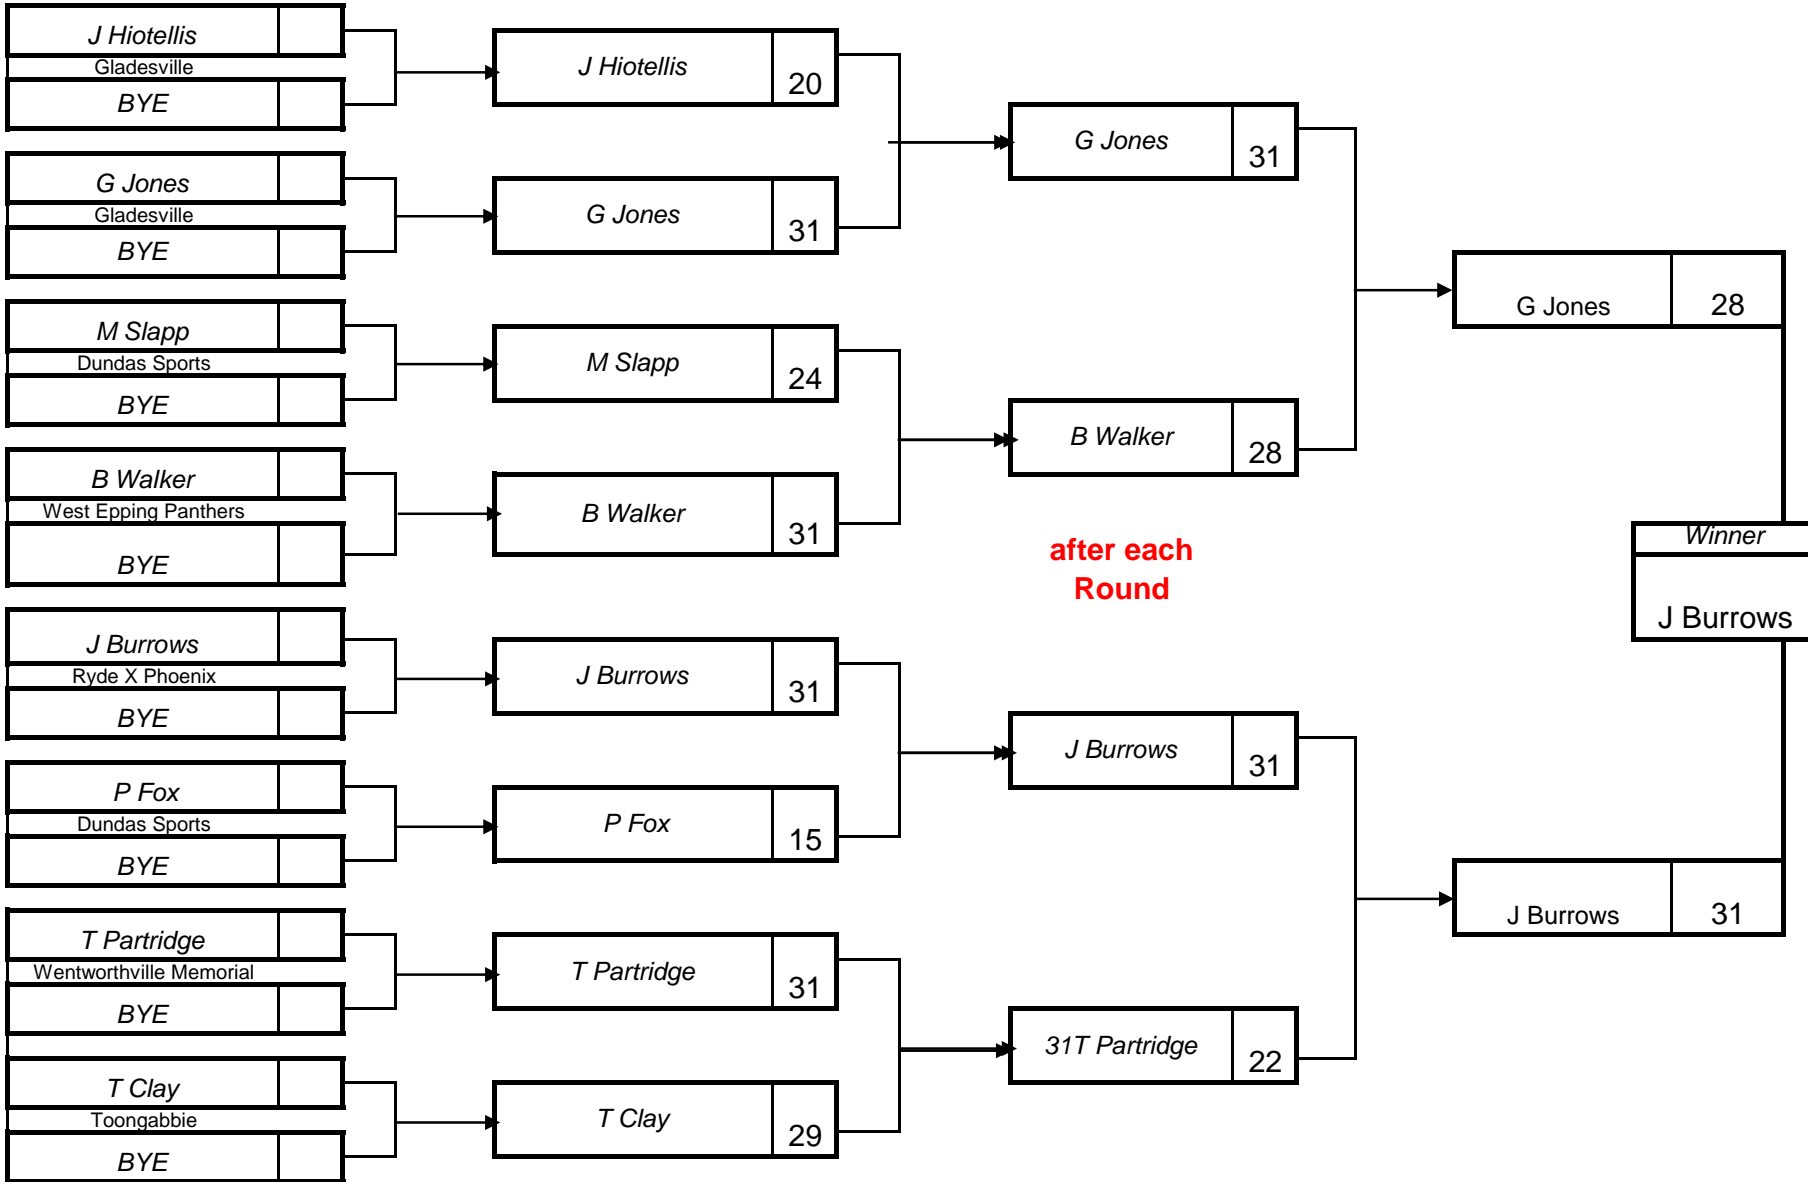

ZONE 10 2010 STATE SINGLES (Section 9)

Venue: Rydalmere	Venue: Rydalmere	Venue: Rydalmere	Venue: Rydalmere
Date & time of Play	Date & time of Play	Date & time of Play	Date & time of Play ##
19-Jun-10 8.40am	19-Jun-10 12.40pm	20-Jun-10 8.40am	20-Jun-10 12.40pm