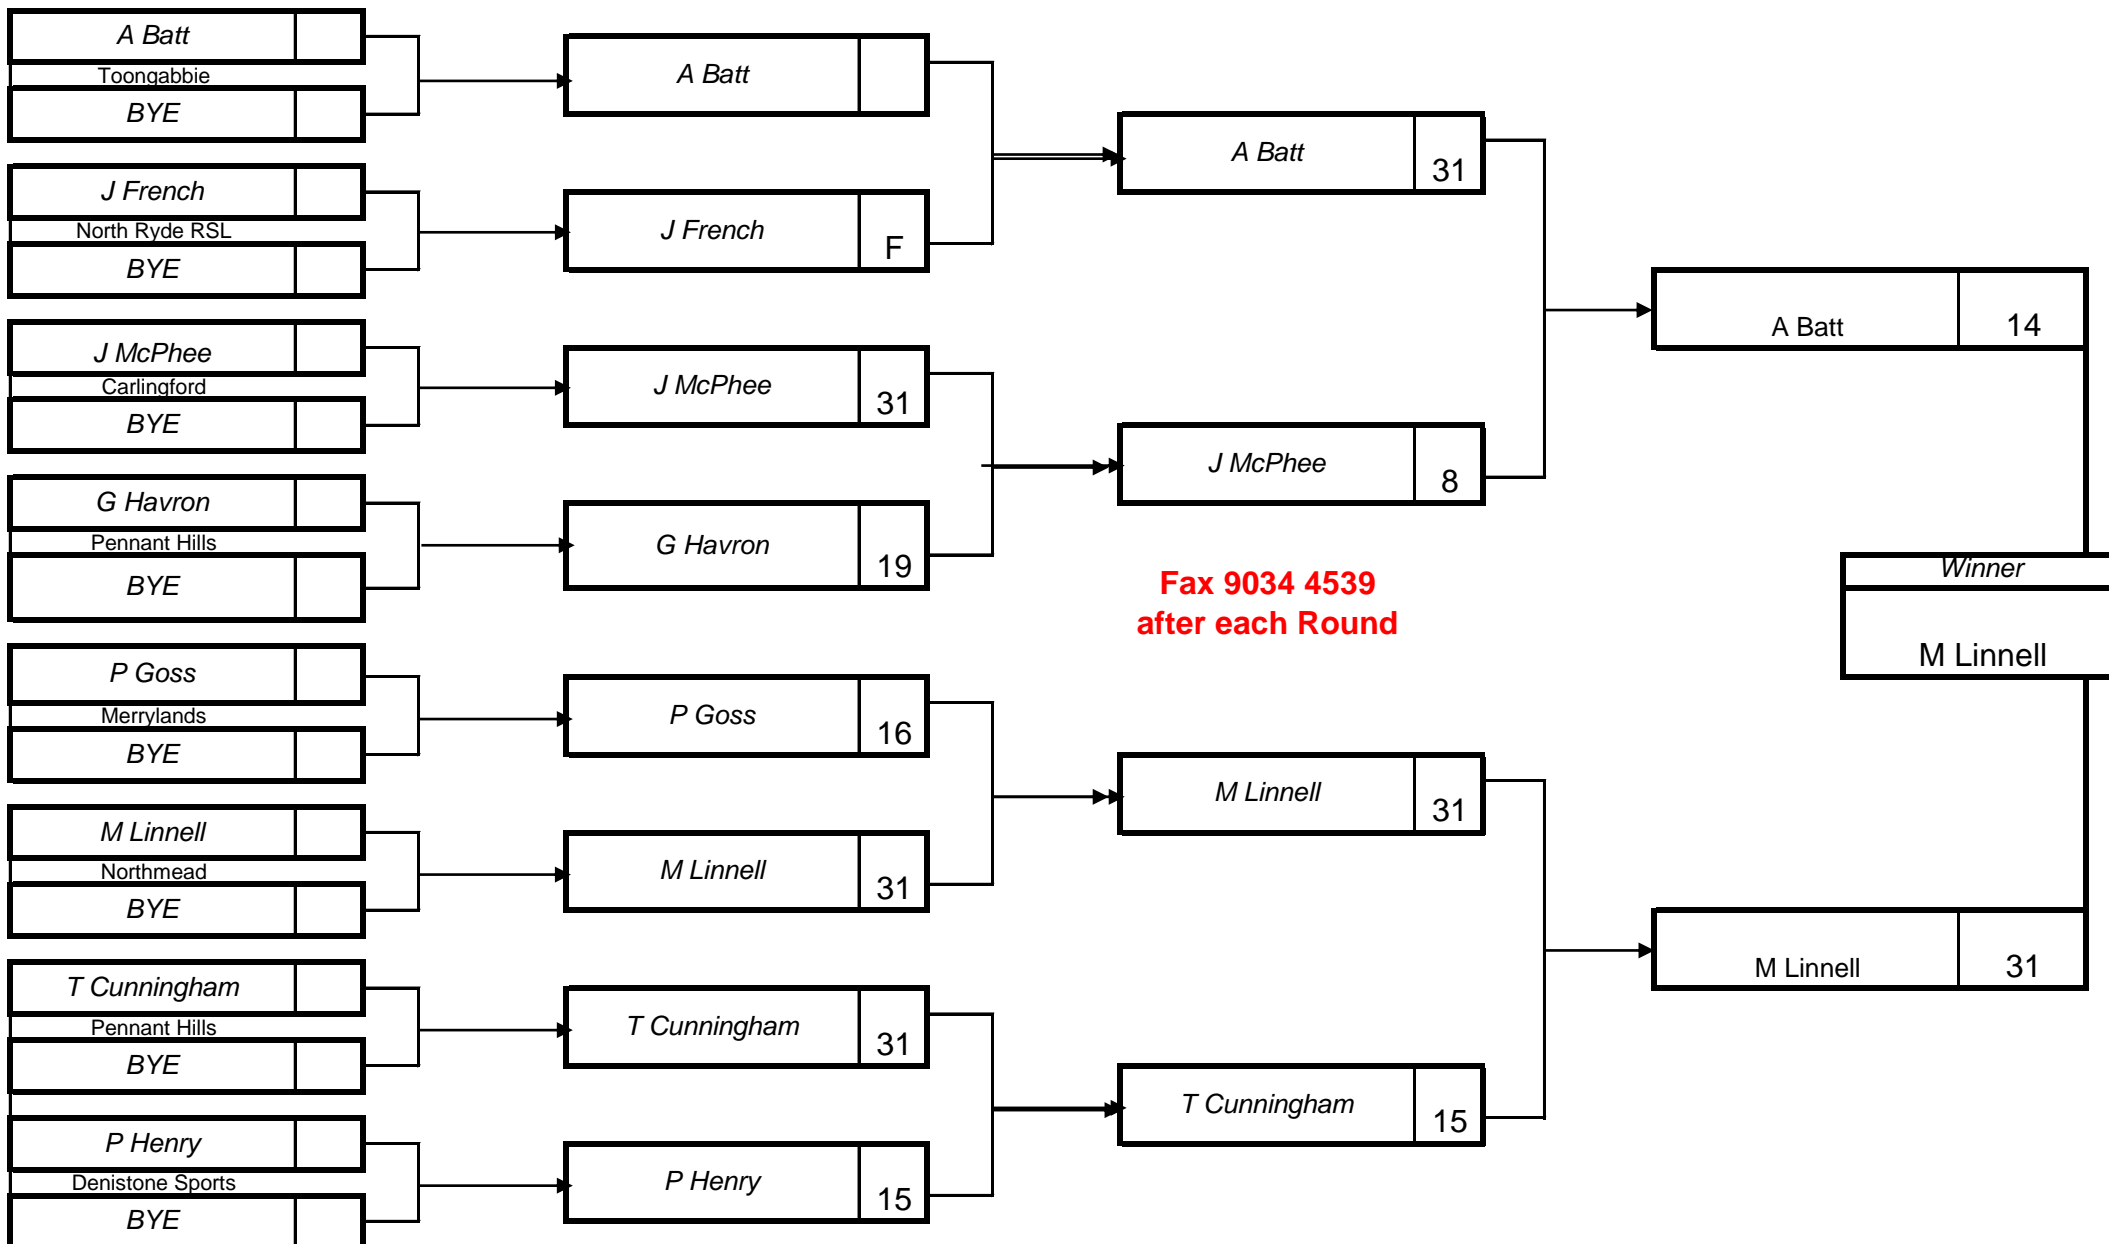

ZONE 10 2010 STATE SINGLES (Section 14)

Venue: Merrylands	Venue: Merrylands	Venue: Merrylands	Venue: Merrylands
Date & time of Play 19-Jun-10 8.40am	Date & time of Play 19-Jun-10 12.40pm	Date & time of Play 20-Jun-10 8.40am	Date & time of Play 20-Jun-10 12.40pm