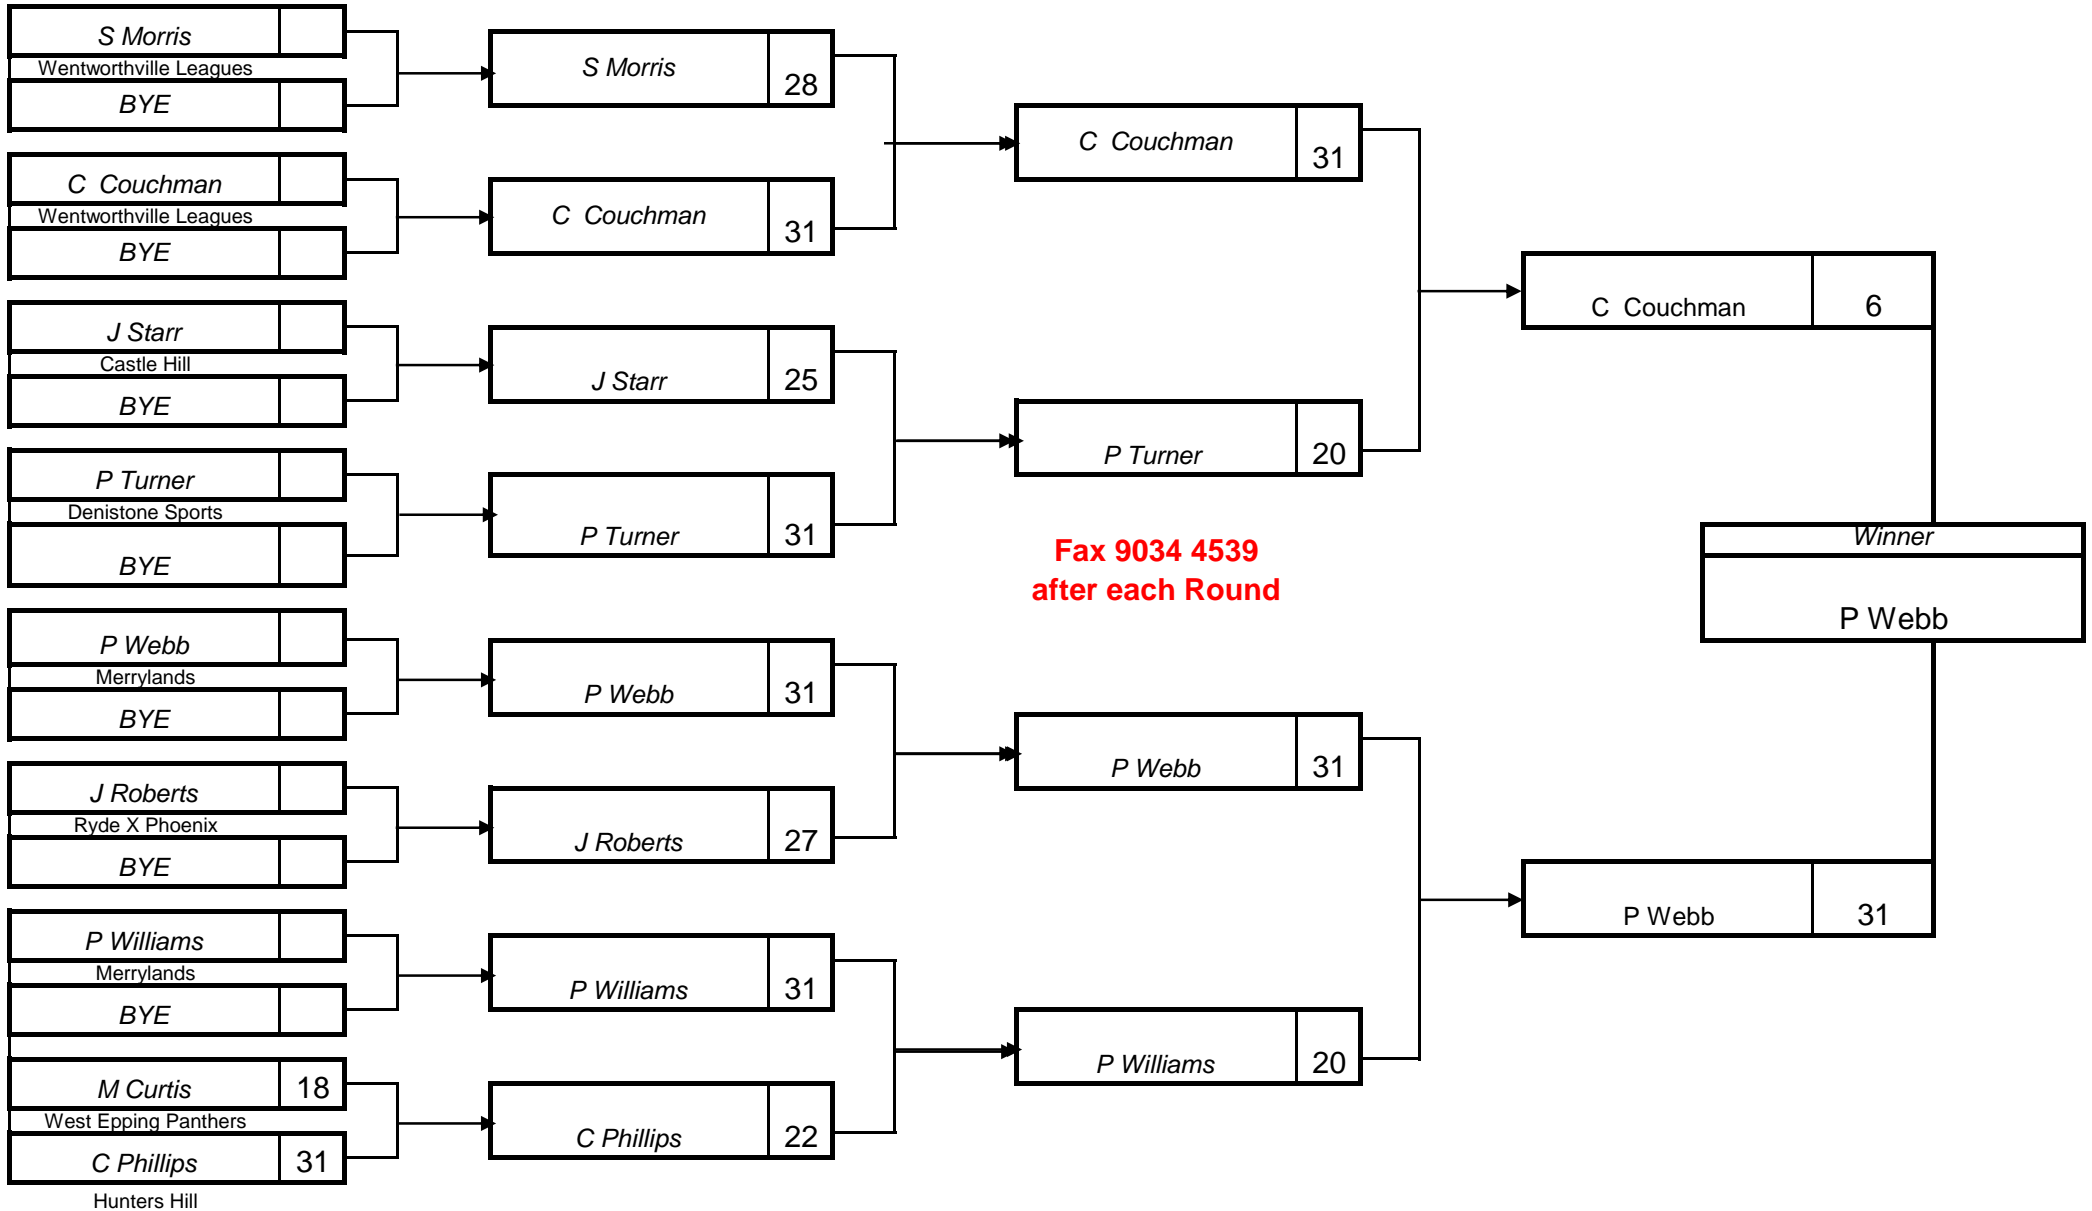

ZONE 10 2010 STATE SINGLES (Section 4)

Venue: Dundas Sports	Venue: Dundas Sports	Venue: Dundas Sports	Venue: Dundas Sports
Date & time of Play 19-Jun-10 8.40am	Date & time of Play 19-Jun-10 12.40pm	Date & time of Play 20-Jun-10 8.40am	Date & time of Play 20-Jun-10 12.40pm