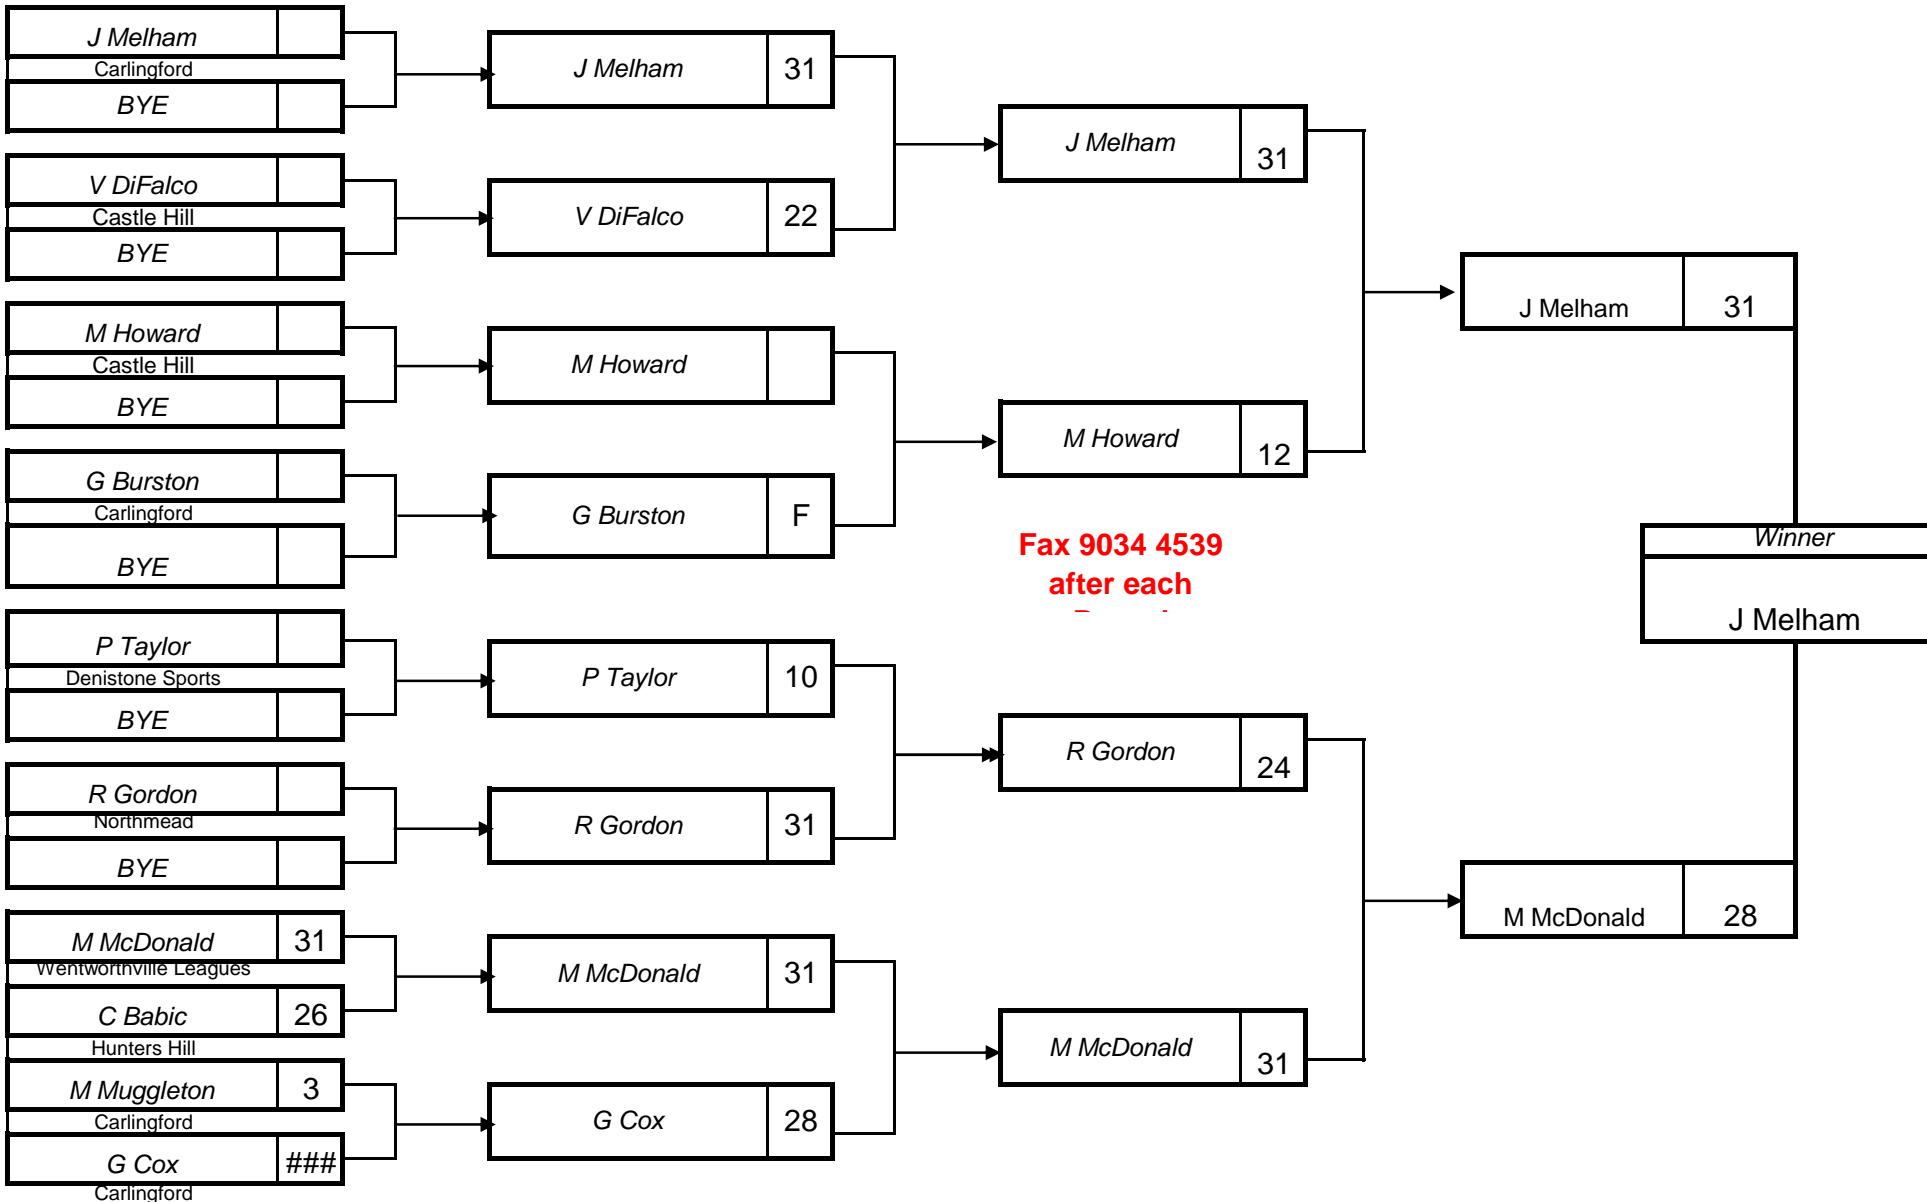

# ZONE 10 2010 STATE SINGLES (Section 1)

Venue: <b>Toongabbie</b>	Venue: <b>Toongabbie</b>	Venue: <b>Toongabbie</b>	Venue: <b>Toongabbie</b>
Date & time of Play: <b>19-Jun-10 8.40am</b>	Date & time of Play: <b>19-Jun-10 12.40pm</b>	Date & time of Play: <b>20-Jun-10 8.40am</b>	Date & time of Play: <b>20-Jun-10 12.40pm</b>