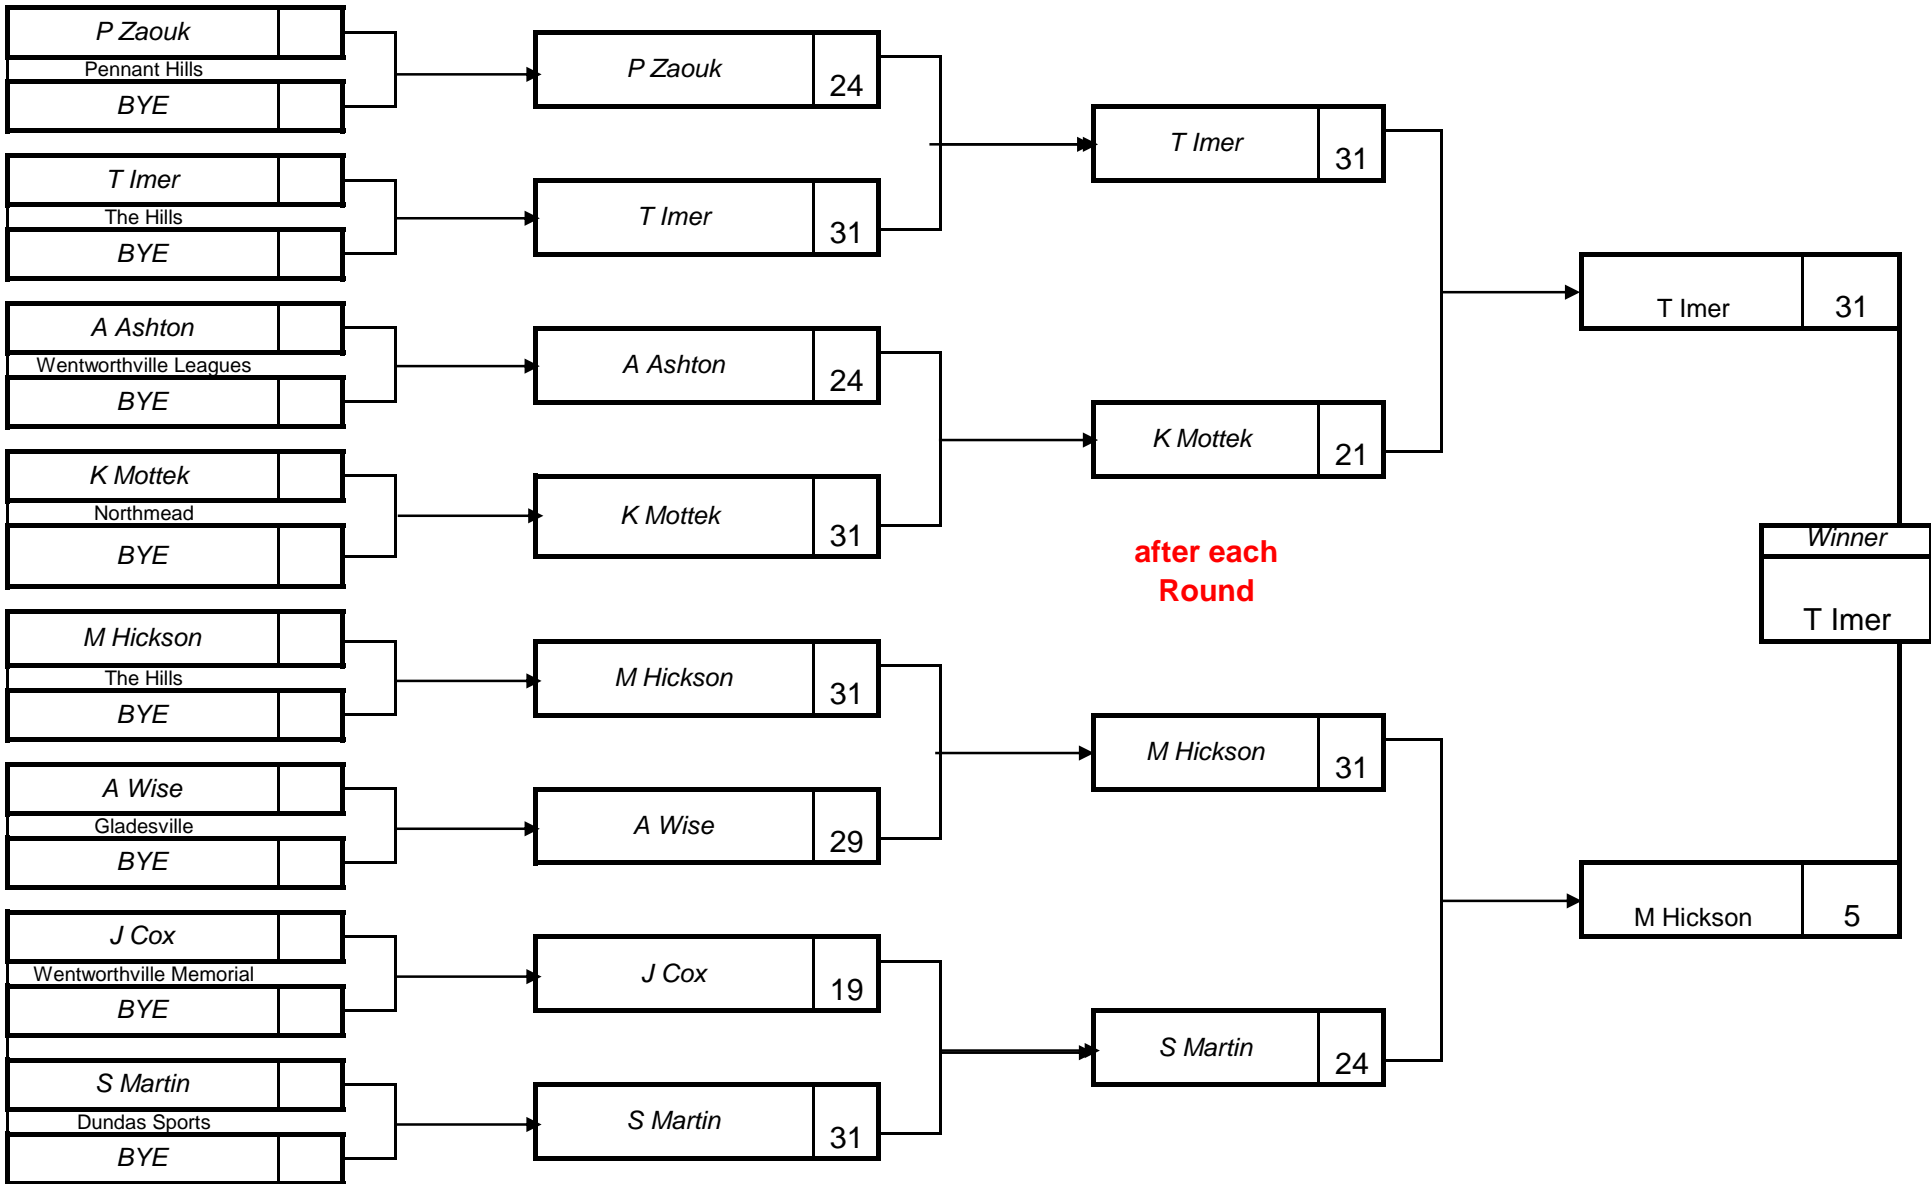

ZONE 10 2010 STATE SINGLES (Section 10)

Venue: Rydalmere	Venue: Rydalmere	Venue: Rydalmere	Venue: Rydalmere
Date & time of Play 19-Jun-10 8.40am	Date & time of Play 19-Jun-10 12.40pm	Date & time of Play 20-Jun-10 8.40am	Date & time of Play ### 12.40pm