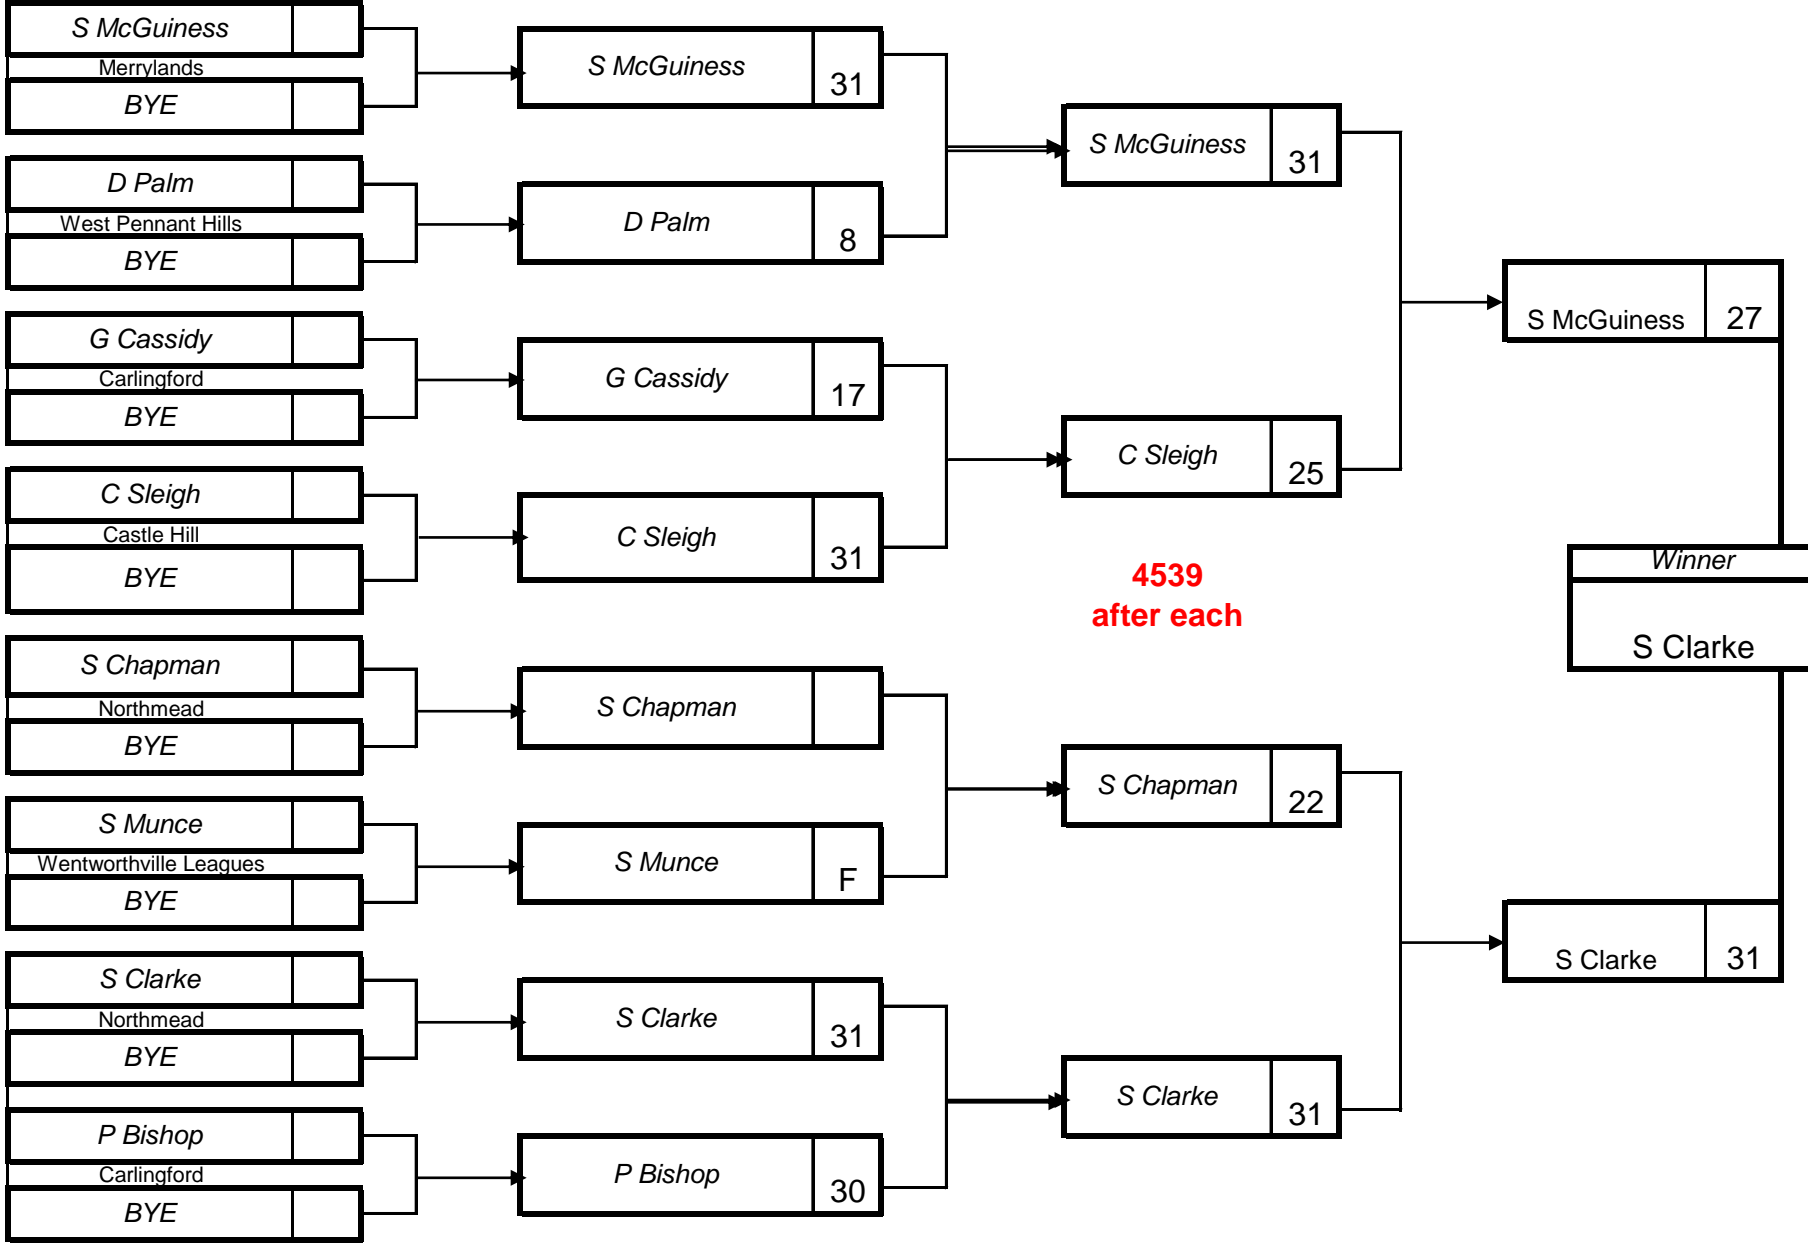

ZONE 10 2010 STATE SINGLES (Section 8)

Venue: West Epping Panthers	Venue: West Epping Panthers	Venue: West Epping Panth	Venue: West Ep
Date & time of Play 19-Jun-10 8.40am	Date & time of Play 19-Jun-10 12.40pm	Date & time of Play 20-Jun-10 8.40am	Date & time of Play 20-Jun-10 2.40p