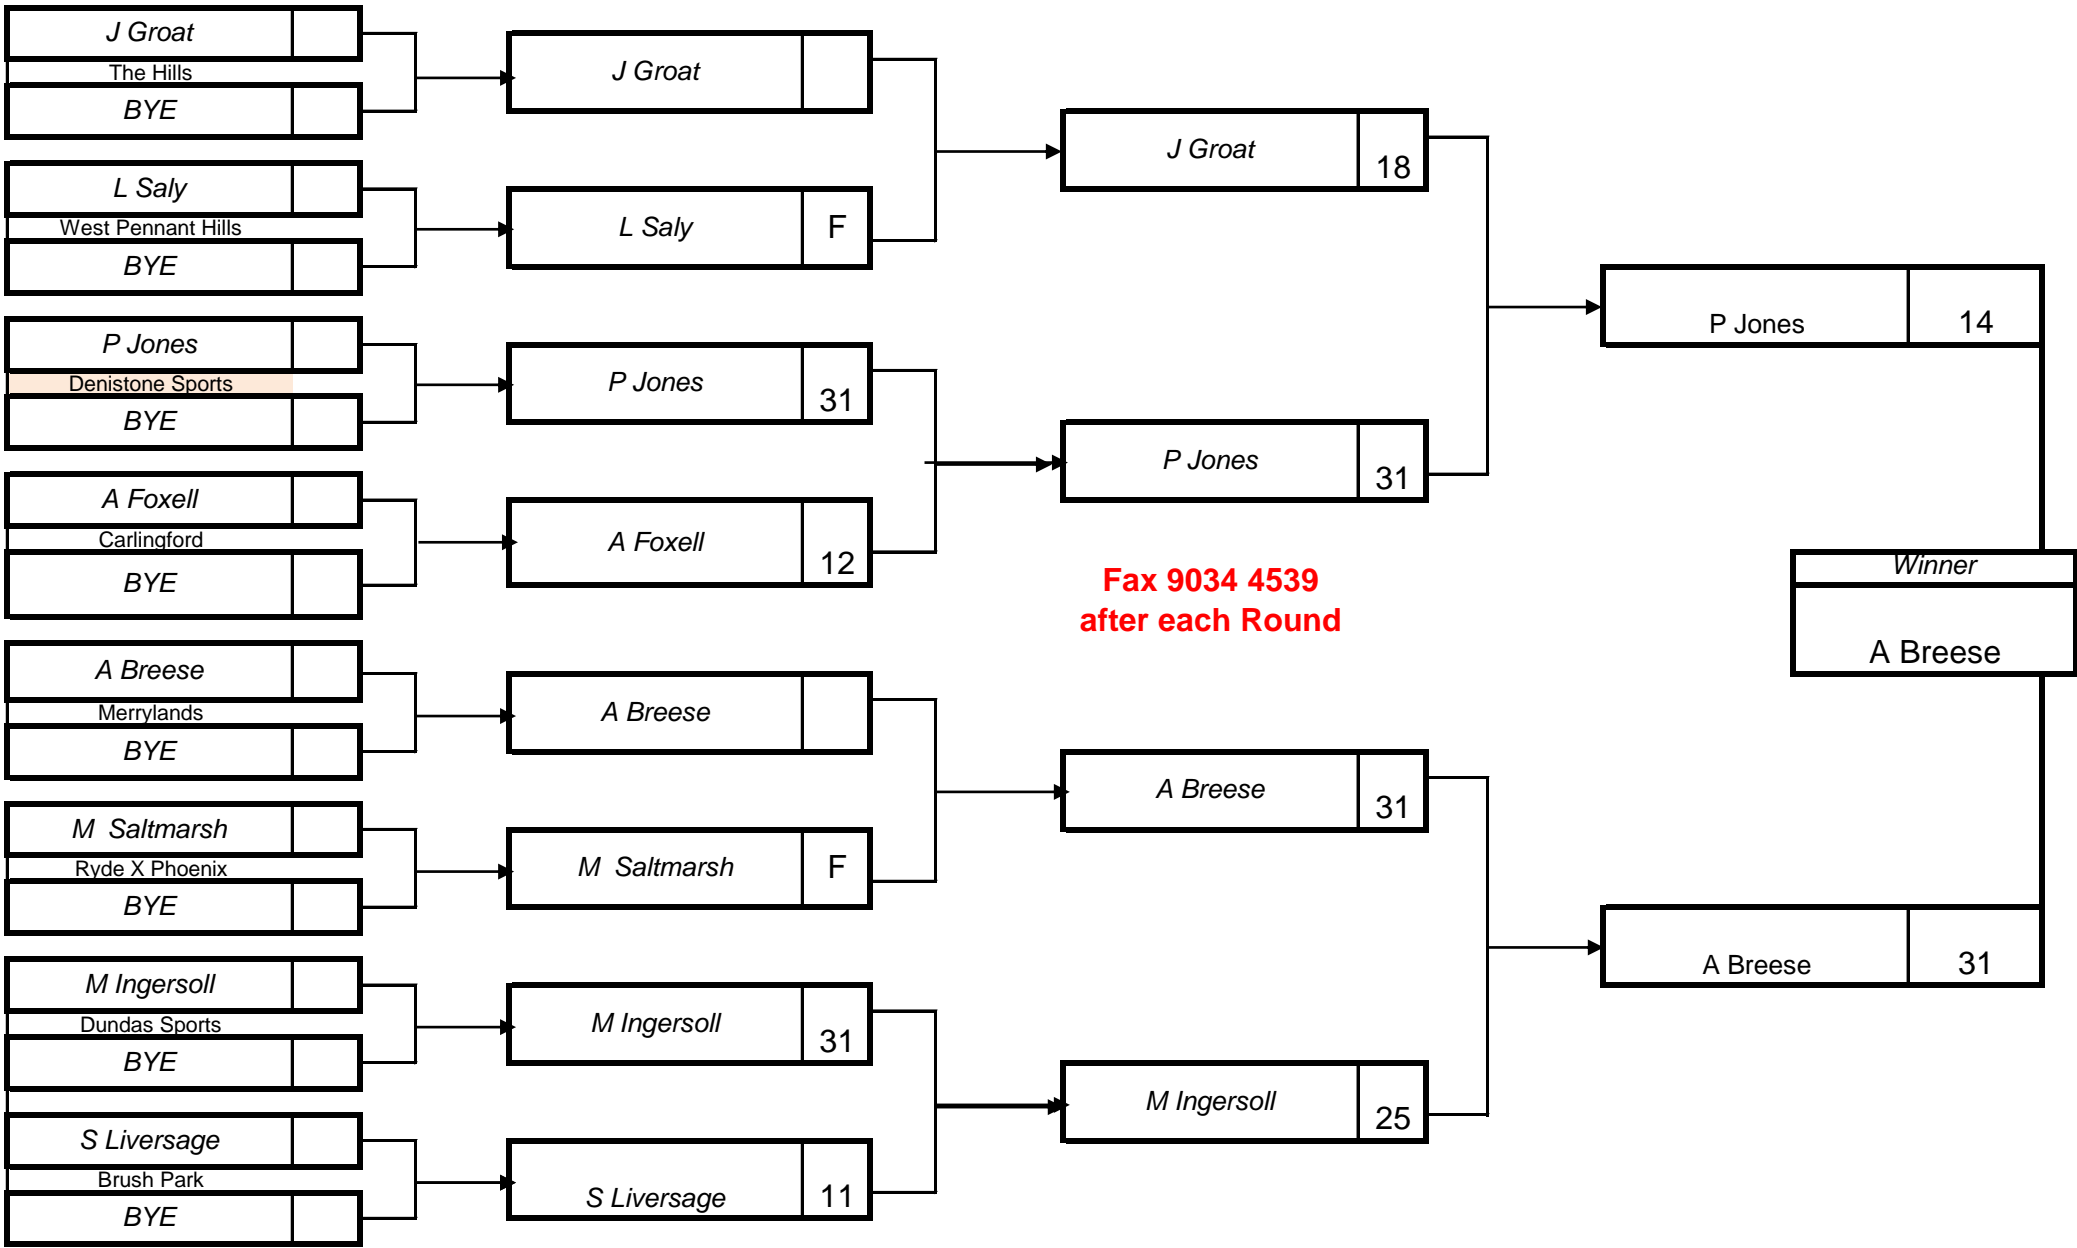

ZONE 10 2010 STATE SINGLES (Section 13)

Venue: Merrylands	Venue: Merrylands	Venue: Merrylands	Venue: Merrylands
Date & time of Play 19-Jun-10 8.40am	Date & time of Play 19-Jun-10 12.40pm	Date & time of Play 20-Jun-10 8.40am	Date & time of Play 20-Jun-10 12.40pm