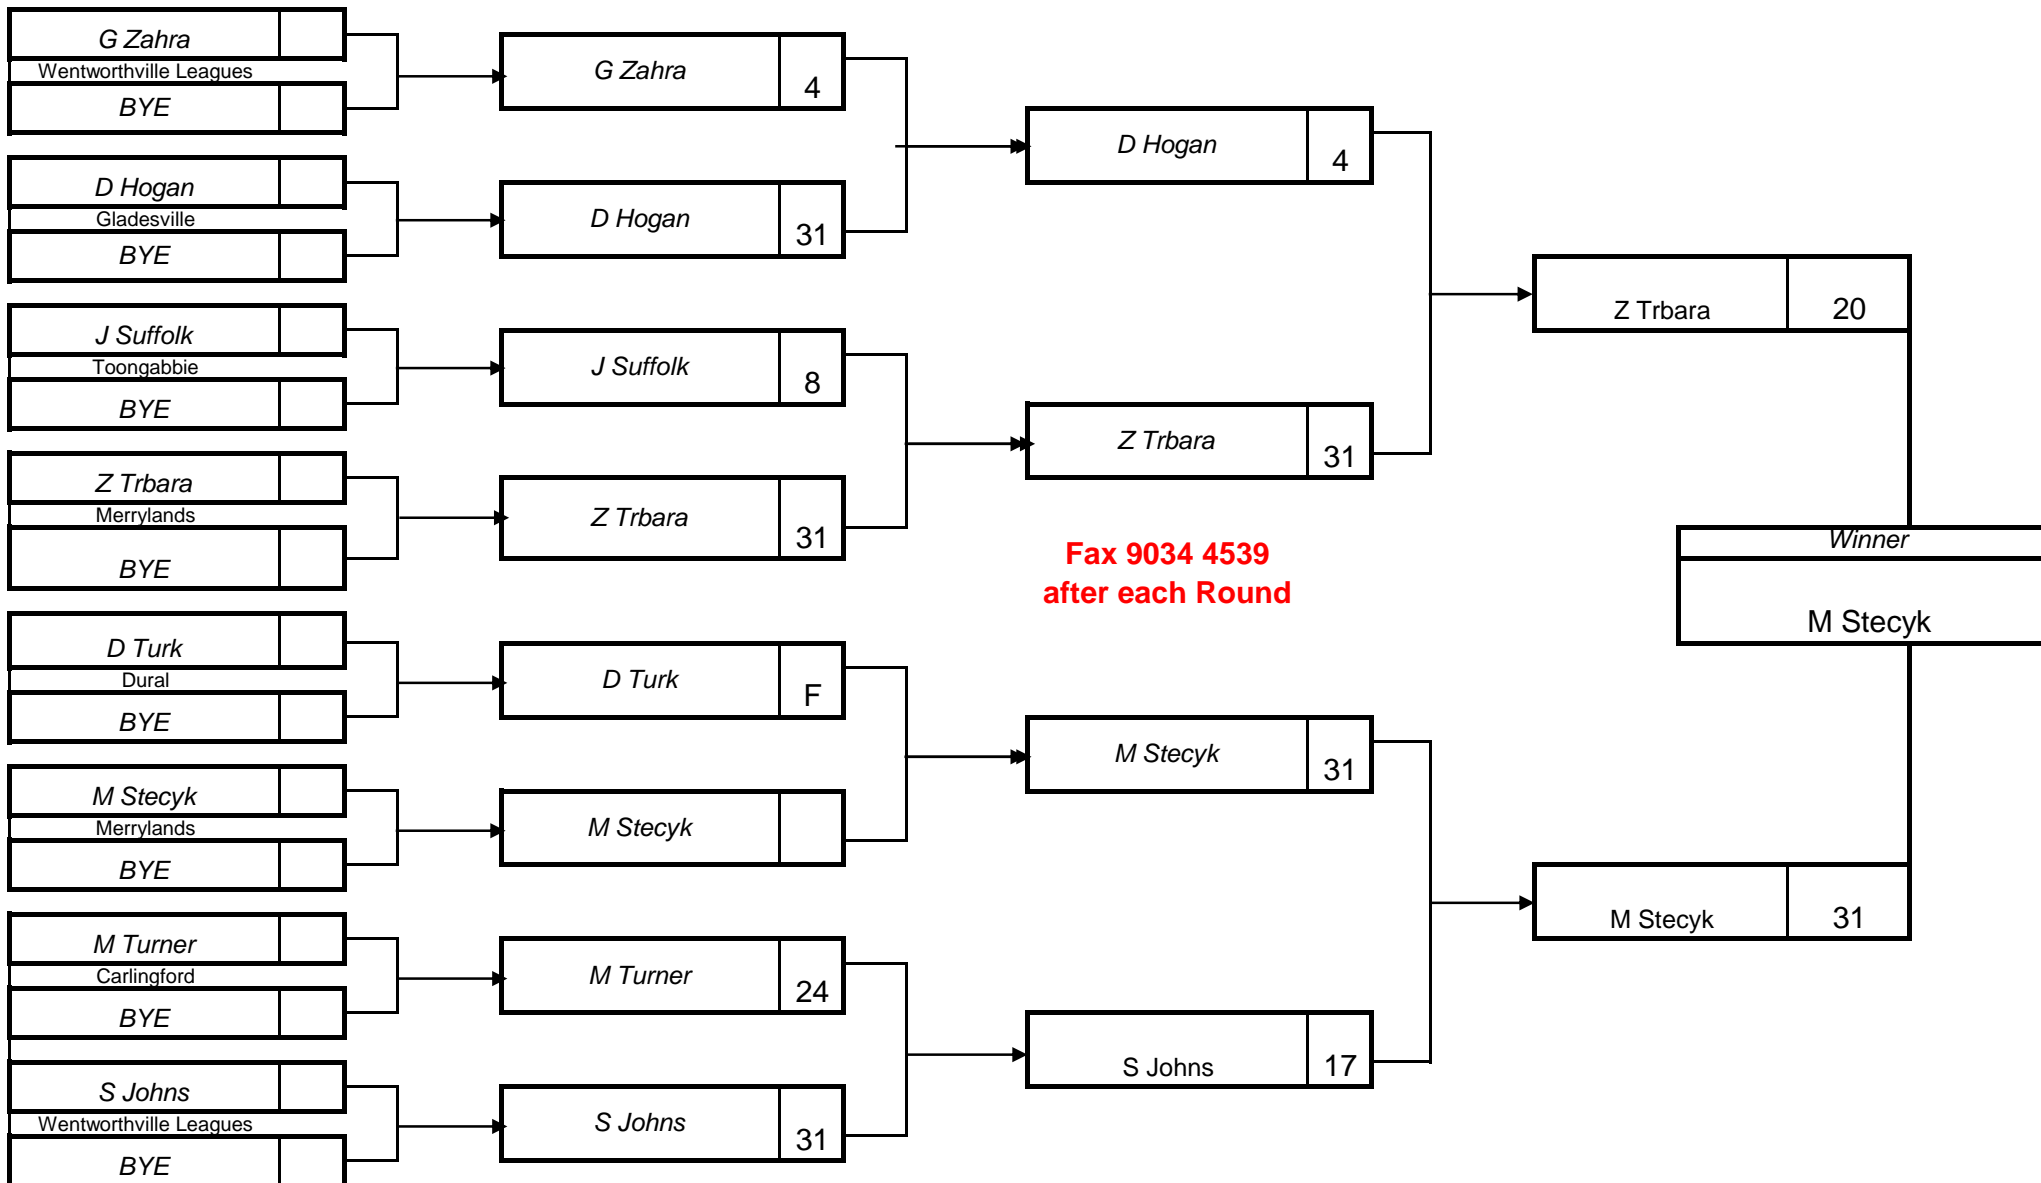

ZONE 10 2010 STATE SINGLES (Section 5)

Venue: Pennant Hills	Venue: Pennant Hills	Venue: Pennant Hills	Venue: Pennant Hills
Date & time of Play 19-Jun-10 8.40am	Date & time of Play 19-Jun-10 12.40pm	Date & time of Play 20-Jun-10 8.40am	Date & time of Play 20-Jun-10 12.40pm