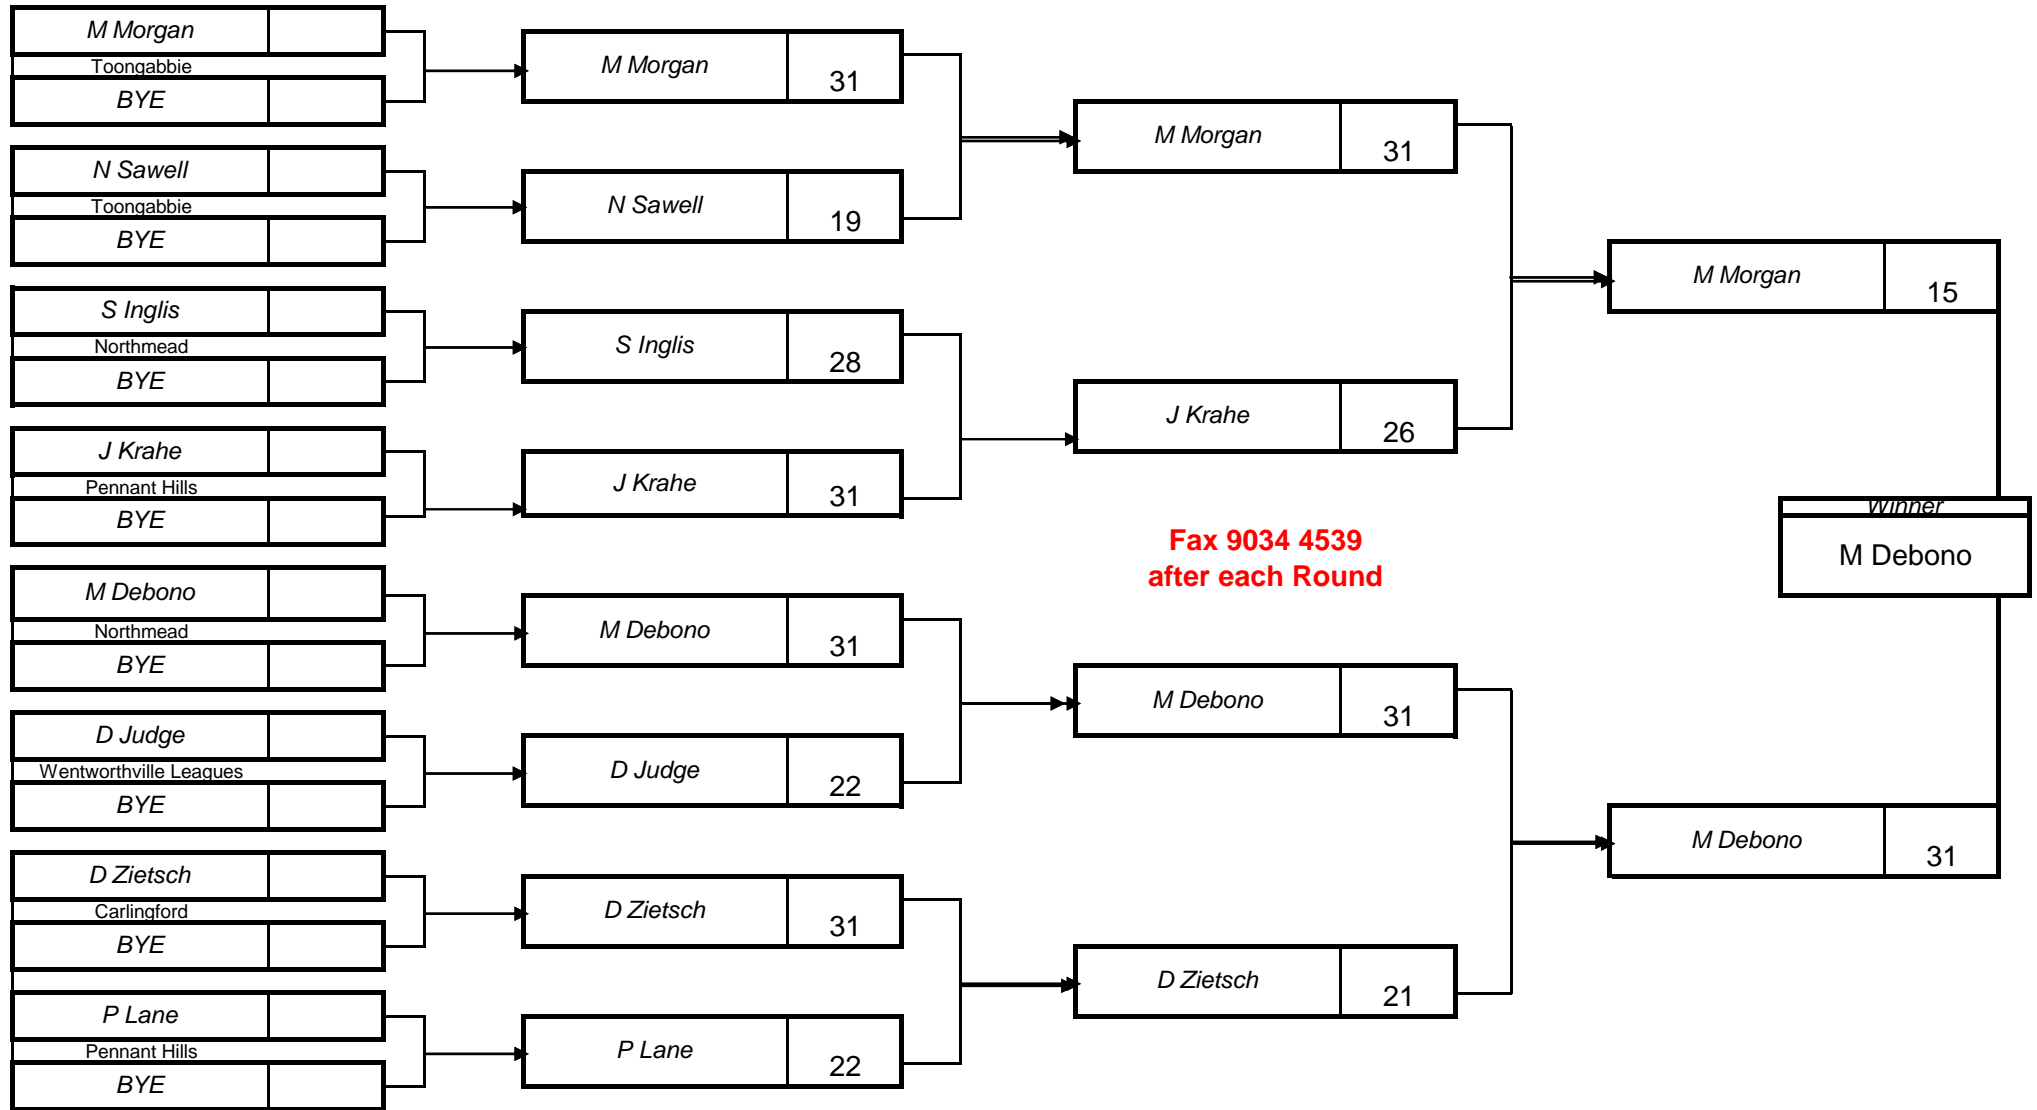

STATE SINGLES (Section 16)

Venue: The Hills	8.40am	Venue: The Hills	12.40pm	Venue: The Hills	8.40am	Venue: The Hills	12.40pm
Date & time of Play	19-Jun-10	Date & time of Play	19-Jun-10	Date & time of Play	20-Jun-10	Date & time of Play	20-Jun-10