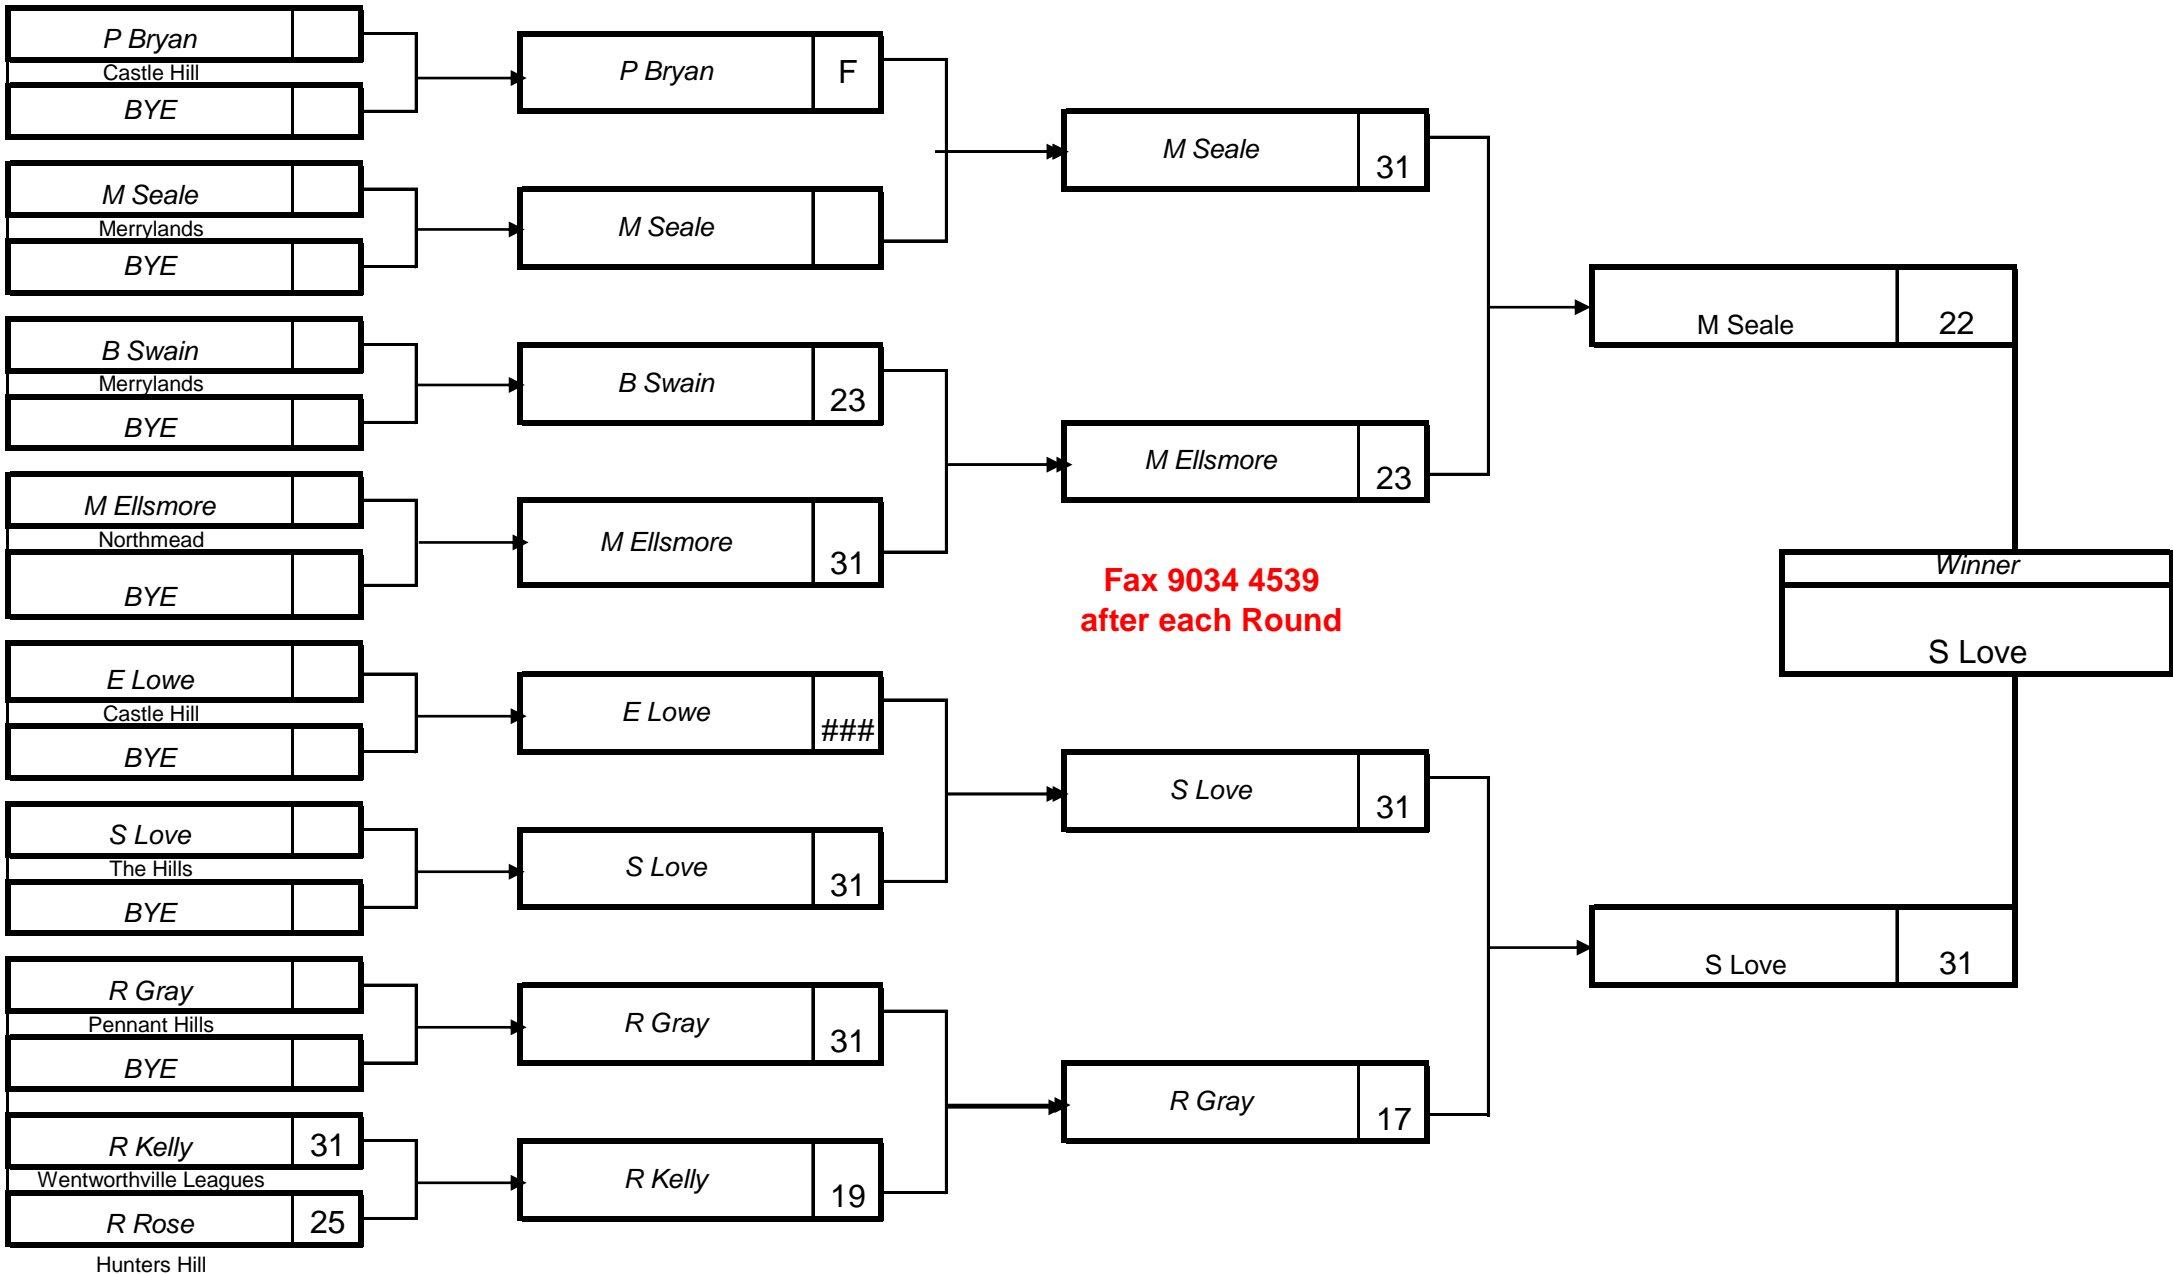

ZONE 10 2010 STATE SINGLES (Section 3)

Venue: Dundas Sports	Venue: Dundas Sports	Venue: Dundas Sports	Venue: Dundas Sports
Date & time of Play 19-Jun-10 8.40am	Date & time of Play 19-Jun-10 12.40pm	Date & time of Play 20-Jun-10 8.40am	Date & time of Play 20-Jun-10 12.40pm