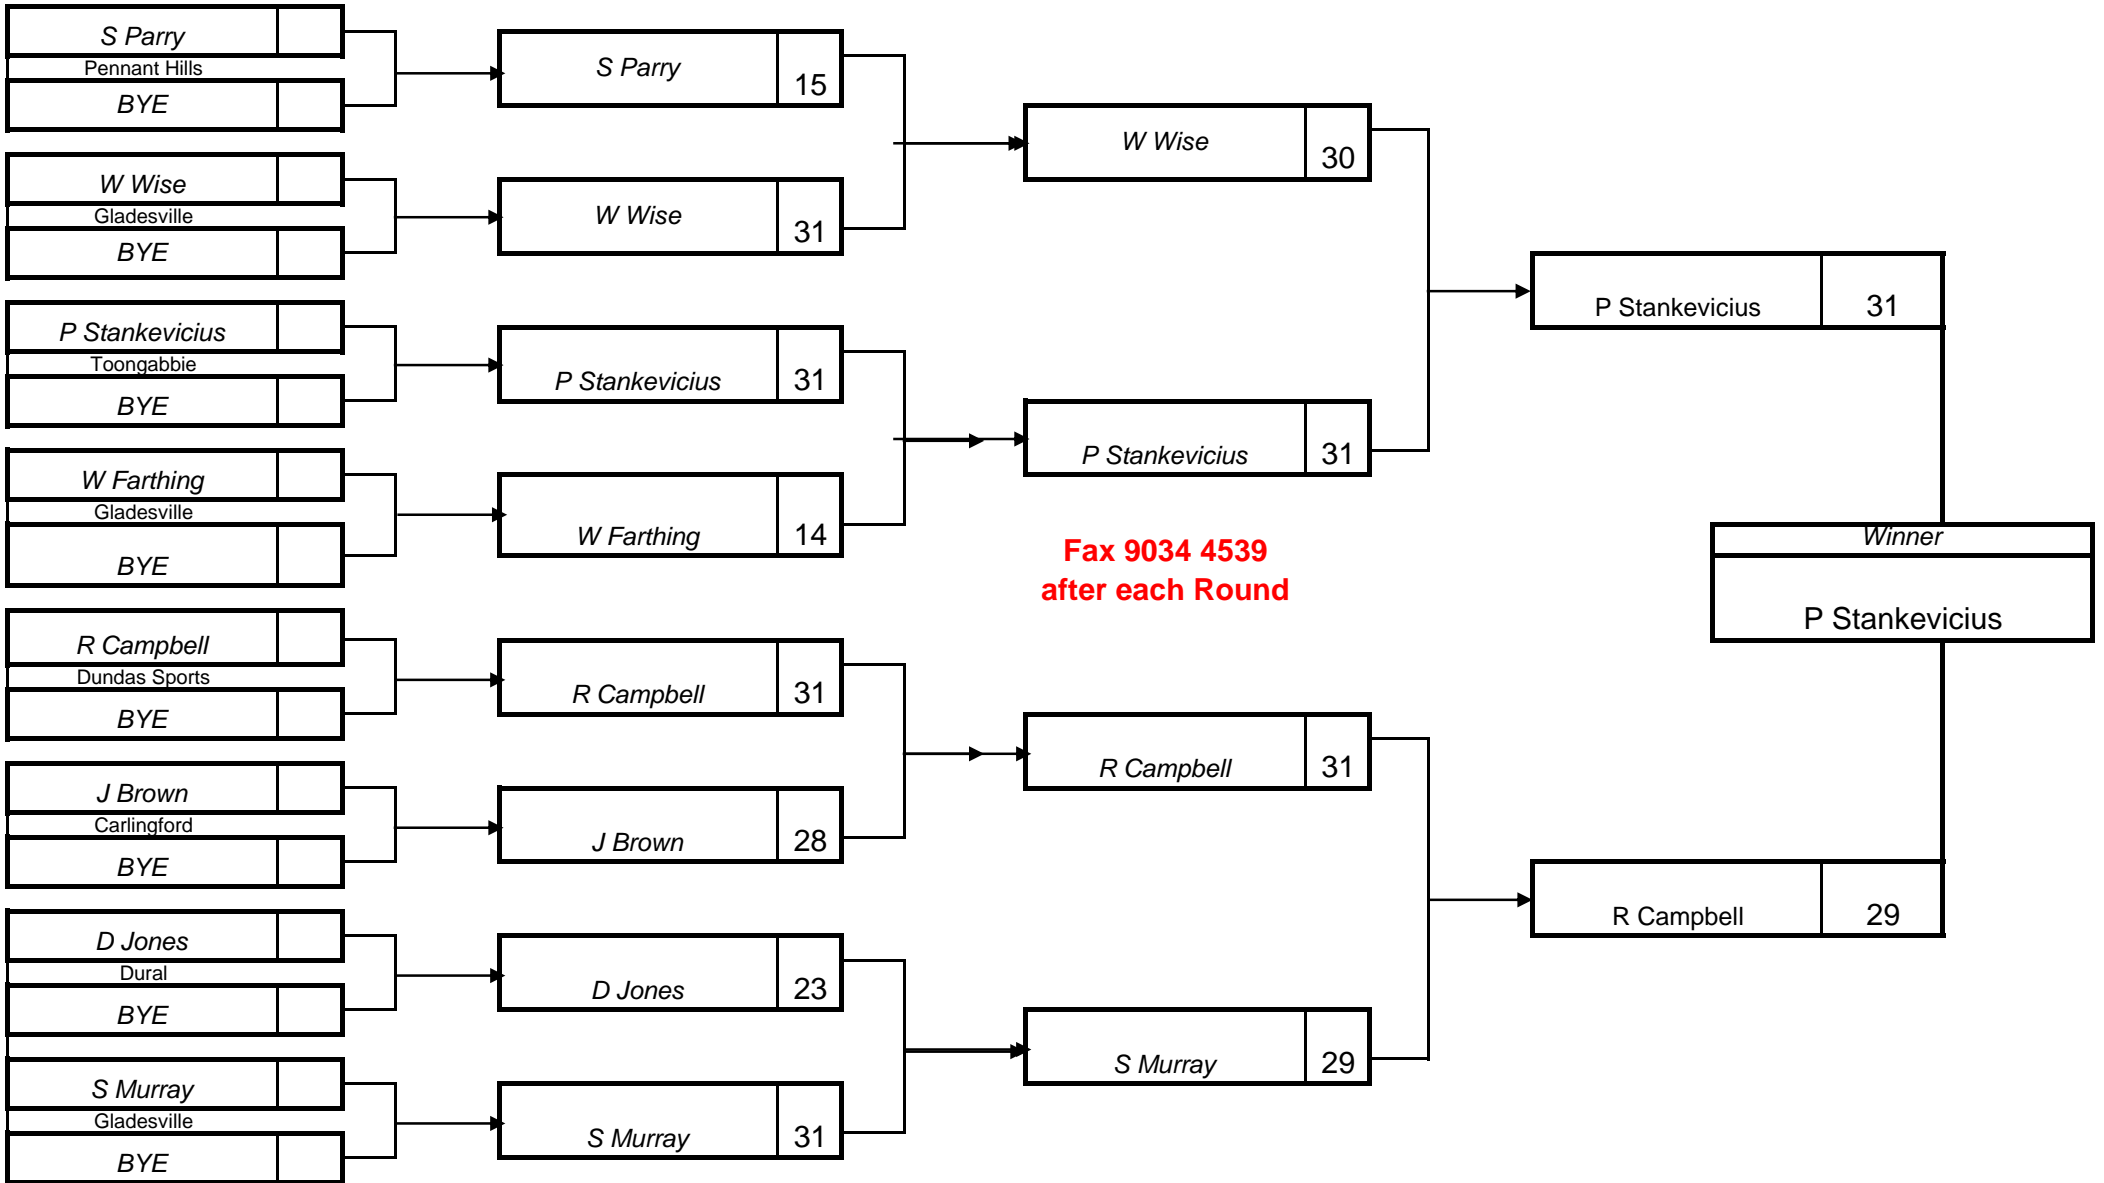

ZONE 10 2010 STATE SINGLES (Section 6)

Venue: Pennant Hills	Venue: Pennant Hills	Venue: Pennant Hills	Venue: Pennant Hills
Date & time of Play 19-Jun-10 8.40am	Date & time of Play 19-Jun-10 12.40pm	Date & time of Play 20-Jun-10 8.40am	Date & time of Play 20-Jun-10 12.40pm