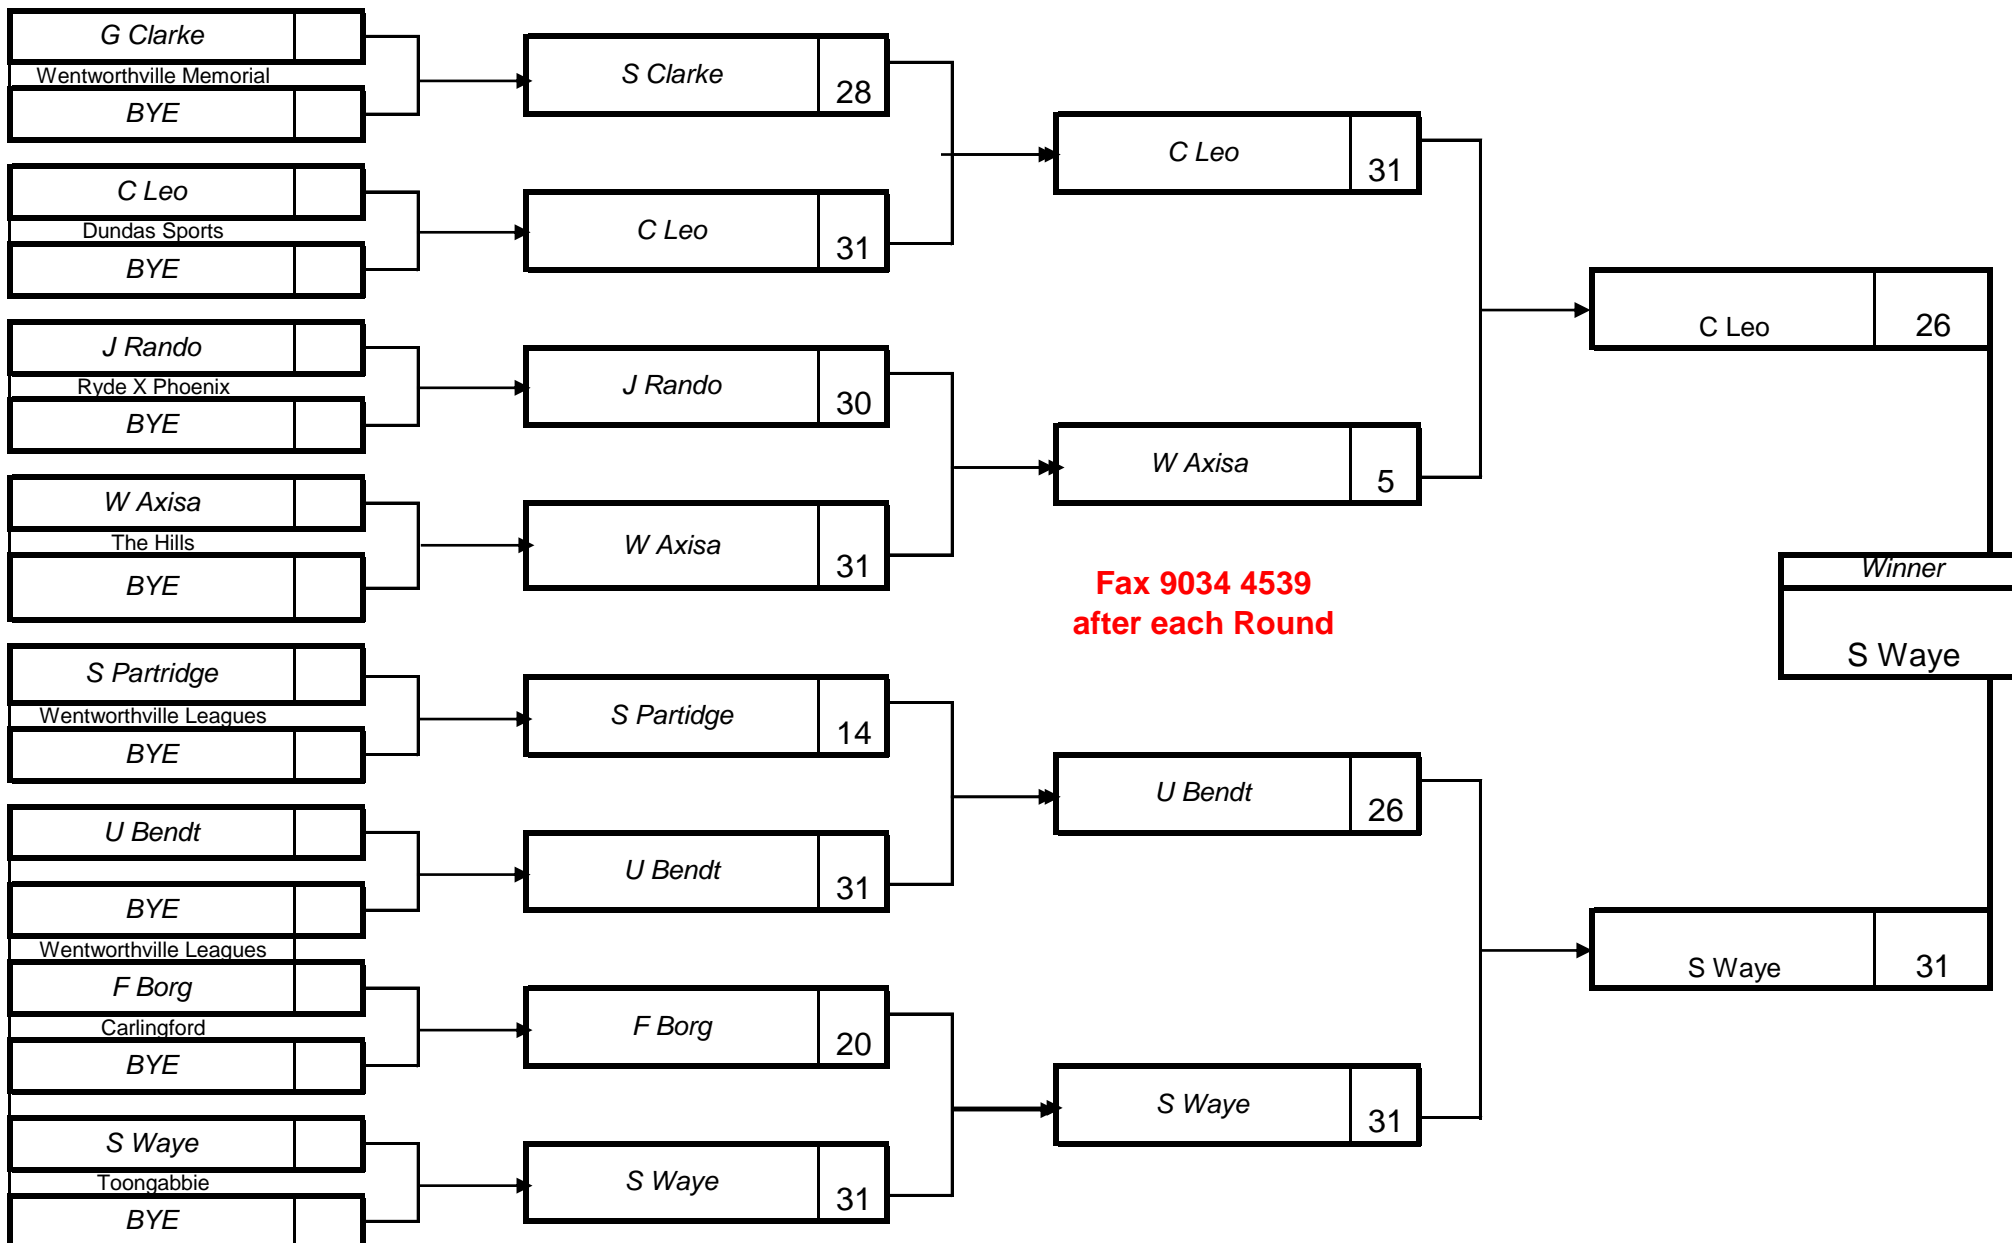

## ZONE 10 2010 STATE SINGLES (Section 10)

Venue: <b>Rydalmere</b>	Venue: <b>Rydalmere</b>	Venue: <b>Rydalmere</b>	Venue: <b>Rydalmere</b>
Date & time of Play <b>19-Jun-10 8.40am</b>	Date & time of Play <b>19-Jun-10 12.40pm</b>	Date & time of Play <b>20-Jun-10 8.40am</b>	Date & time of Play <b>### 12.40pm</b>

# ZONE 10 2010 STATE SINGLES (Section 11)

Venue: <b>Wentworthville Leagues</b>	Venue: <b>Wentworthville Leagues</b>	Venue: <b>Wentworthville Leagues</b>	Venue: <b>Wentworthville Leagues</b>
Date & time of Play: <b>19-Jun-10 8.40am</b>	Date & time of Play: <b>19-Jun-10 12.40pm</b>	Date & time of Play: <b>20-Jun-10 8.40am</b>	Date & time of Play: <b>20-Jun-10 12.40pm</b>

## ZONE 10 2010 STATE SINGLES (Section 12)

Venue: <b>Wentworthville Leagues</b>	Venue: <b>Wentworthville Leagues</b>	Venue: <b>Wentworthville Leagues</b>	Venue: <b>Wentworthville</b>
Date & time of Play <b>19-Jun-10 8.40am</b>	Date & time of Play <b>19-Jun-10 12.40pm</b>	Date & time of Play <b>20-Jun-10 8.40am</b>	Date & time of Play <b>##### 12.40pm</b>