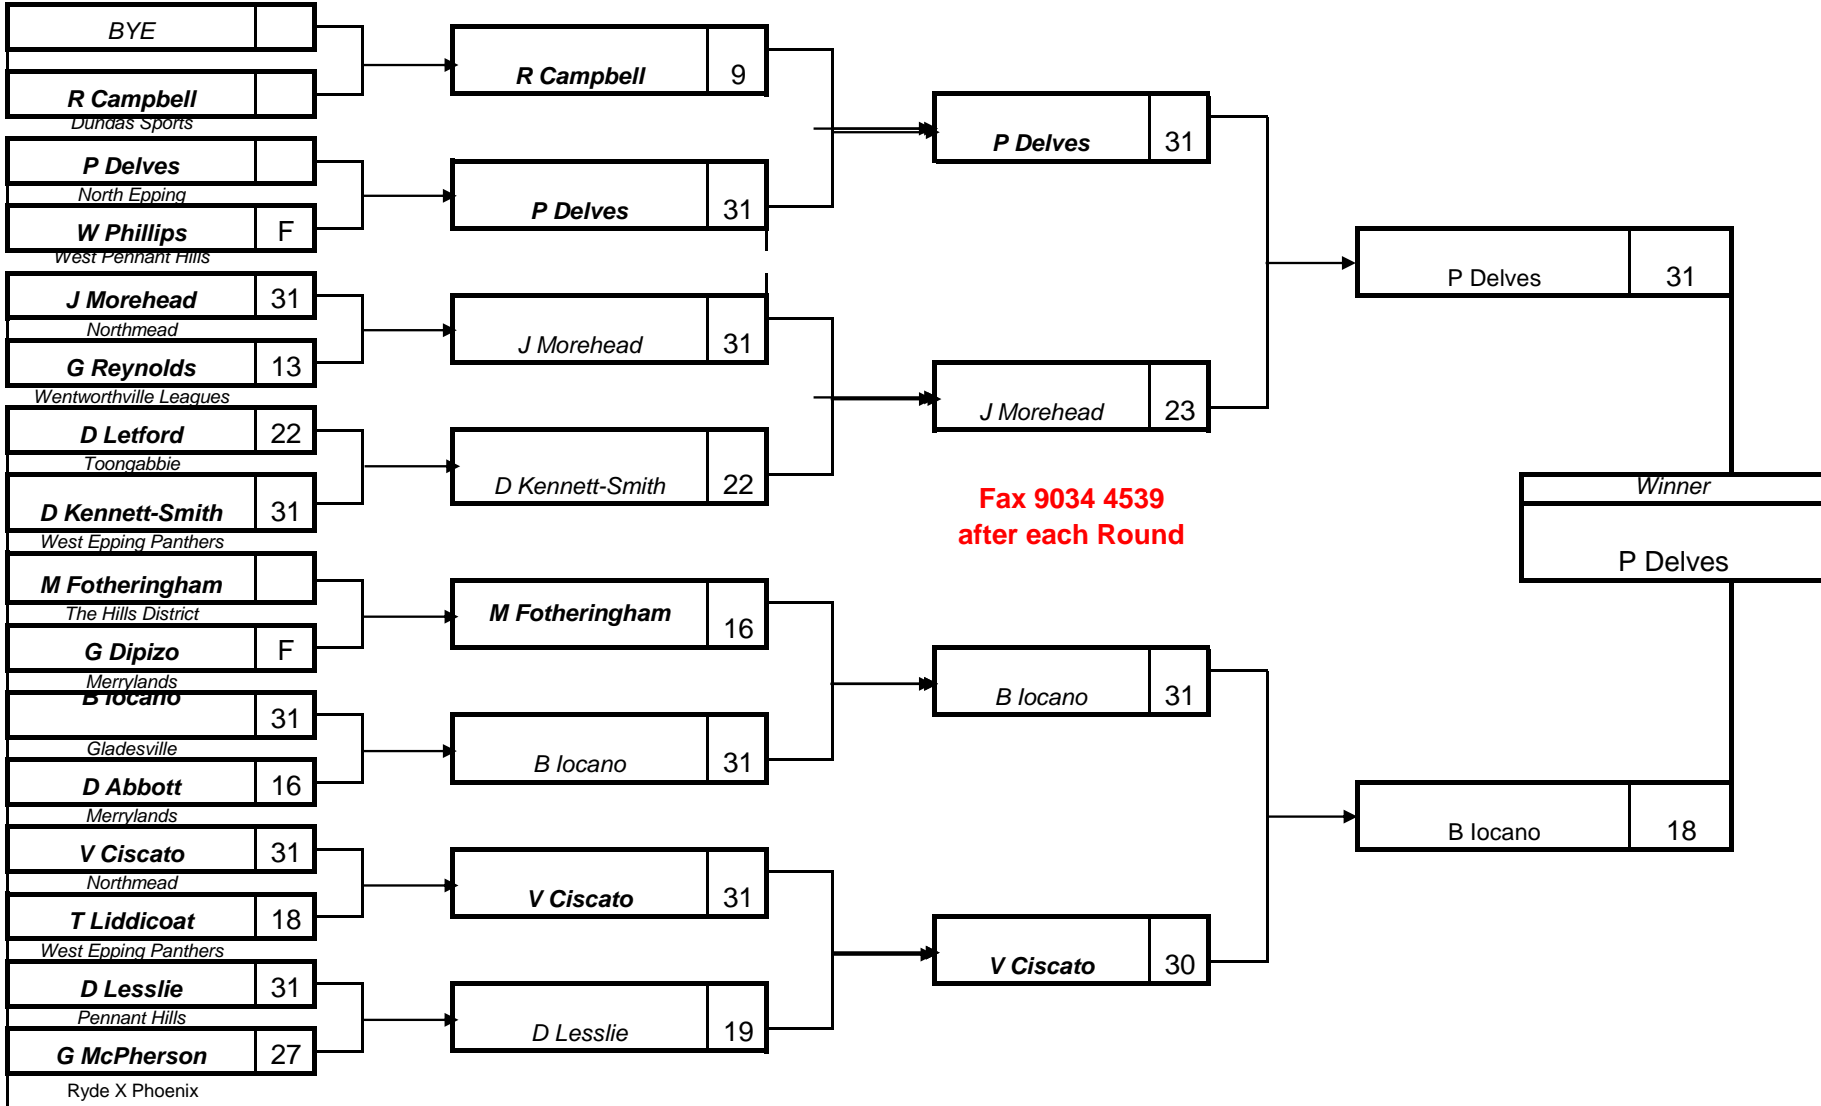

ZONE 10 2011 SENIOR SINGLES (Section 1)

Venue: Dundas Sports	Venue: Dundas Sports	Venue: Dundas Sports	Venue: Dundas Sports
Date & time of Play 25-Jun-11 8.40am	Date & time of Play 25-Jun-11 12.40pm	Date & time of Play 26-Jun-11 8.40am	Date & time of Play 26-Jun-11 12.40pm

ZONE 10 2011 SENIOR SINGLES (Section 3)

Venue: Gladesville	Venue: Gladesville	Venue: Gladesville	Venue: Gladesville
Date & time of Play 25-Jun-11 8.40am	Date & time of Play 25-Jun-11 12.40pm	Date & time of Play 26-Jun-11 8.40am	Date & time of Play 26-Jun-11 12.40pm

ZONE 10 2011 SENIOR SINGLES (Section 4)

Venue: Pennant Hills	Venue: Pennant Hills	Venue: Pennant Hills	Venue: Pennant Hills
Date & time of Play 25-Jun-11 8.40am	Date & time of Play 25-Jun-11 12.40pm	Date & time of Play 26-Jun-11 8.40am	Date & time of Play 26-Jun-11 12.40pm