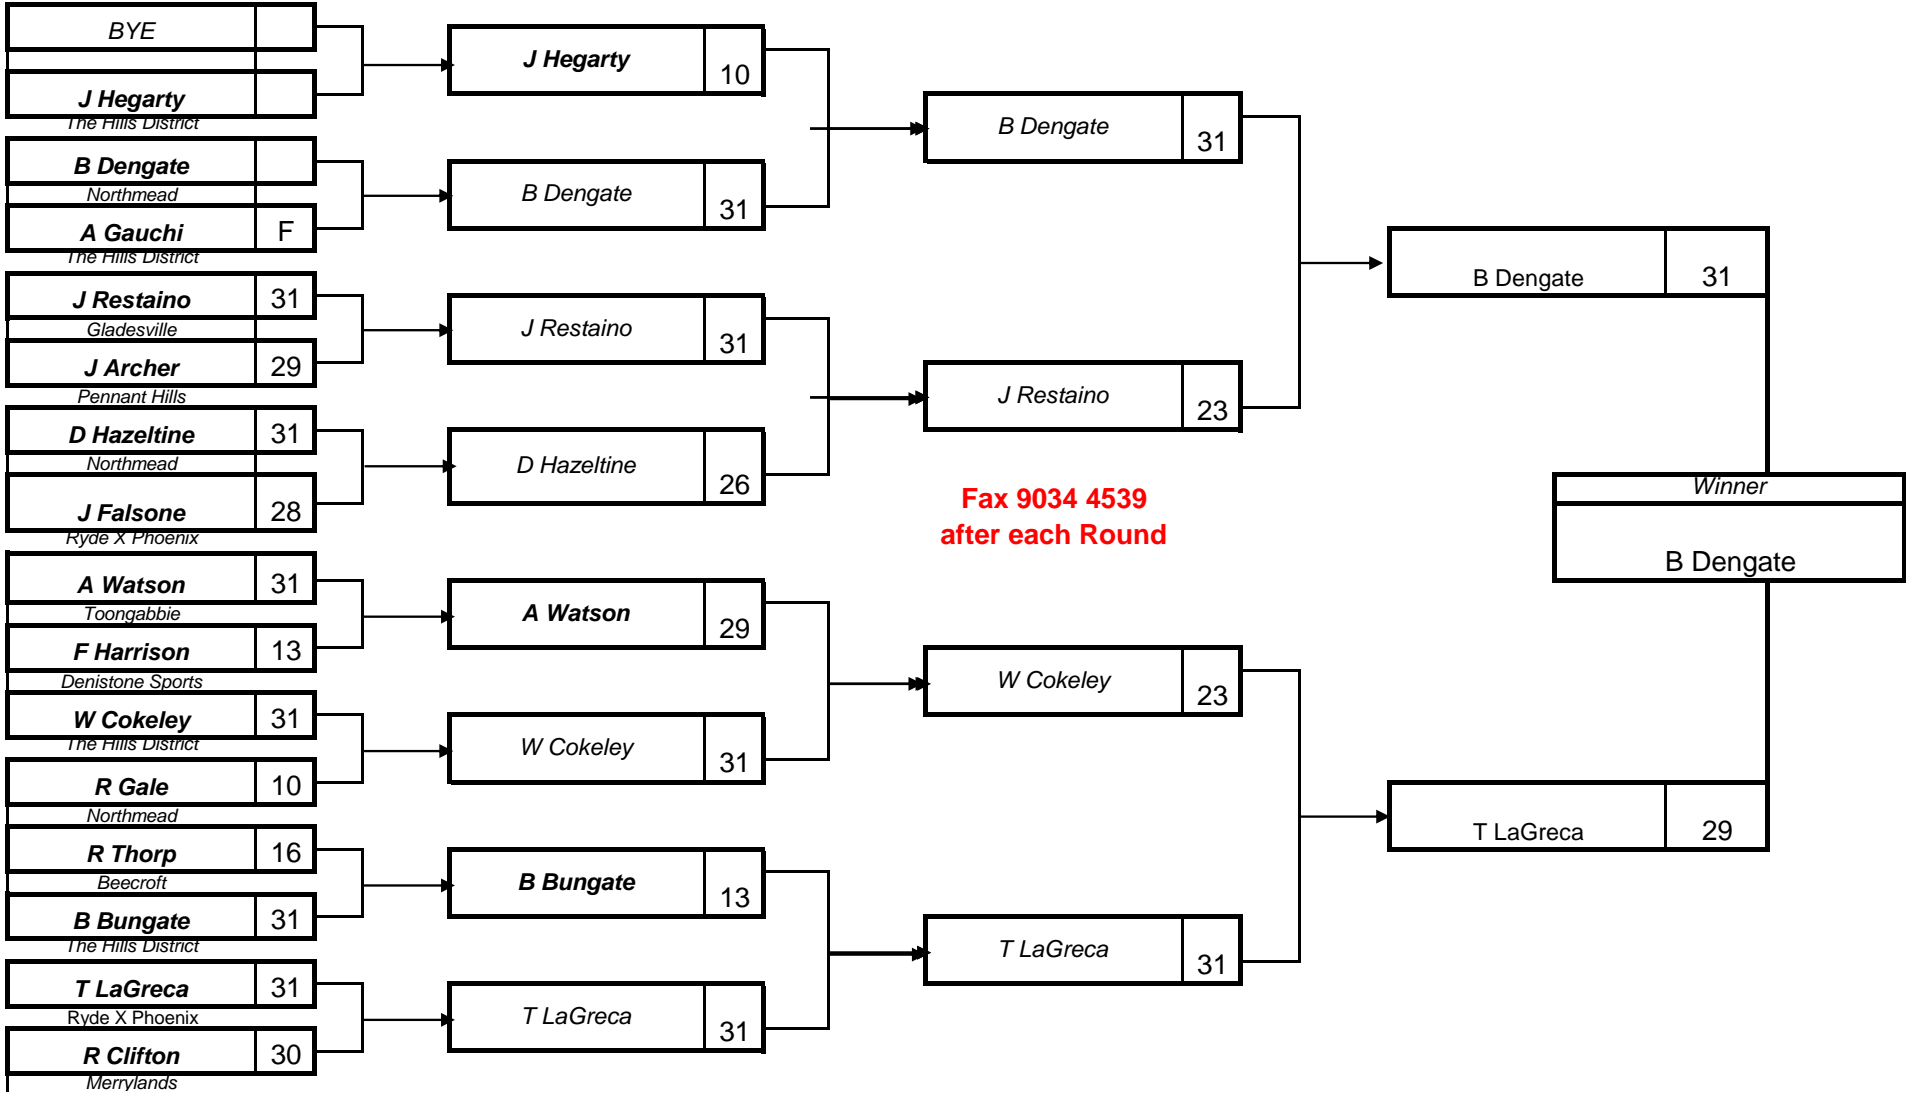

ZONE 10 2011 SENIOR SINGLES (Section 1)

Venue: Dundas Sports	Venue: Dundas Sports	Venue: Dundas Sports	Venue: Dundas Sports
Date & time of Play 25-Jun-11 8.40am	Date & time of Play 25-Jun-11 12.40pm	Date & time of Play 26-Jun-11 8.40am	Date & time of Play 26-Jun-11 12.40pm

ZONE 10 2011 SENIOR SINGLES (Section 3)

Venue: Gladesville	Venue: Gladesville	Venue: Gladesville	Venue: Gladesville
Date & time of Play 25-Jun-11 8.40am	Date & time of Play 25-Jun-11 12.40pm	Date & time of Play 26-Jun-11 8.40am	Date & time of Play 26-Jun-11 12.40pm