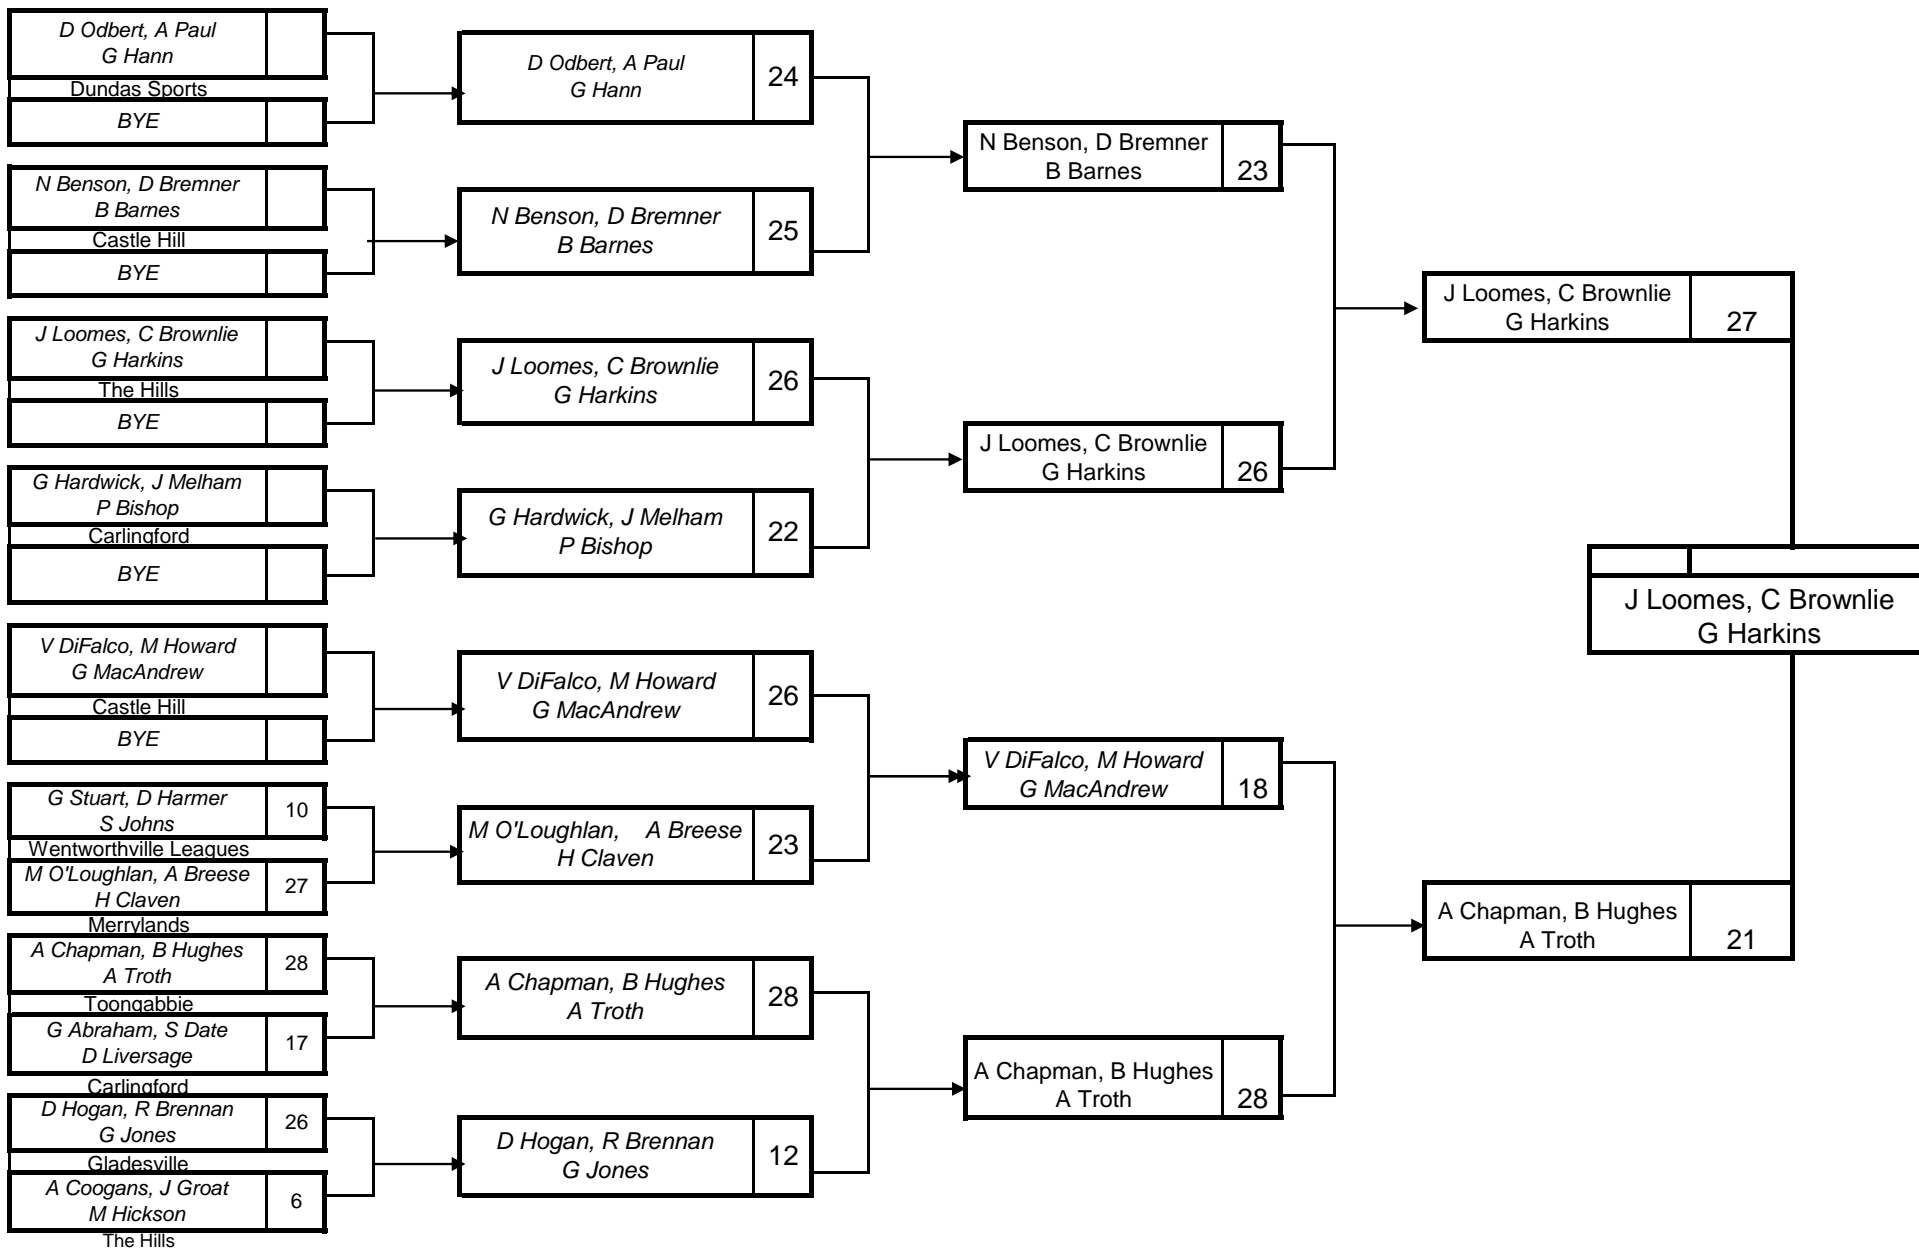

## ZONE 10 2010 STATE TRIPLES (Section 1)

Venue: Northmead	Venue: Northmead	Venue: Northmead	Venue: Northmead
Date & time of Play <b>17-Jul-10 8.40am</b>	Date & time of Play <b>17-Jul-10 12.40pm</b>	Date & time of Play <b>18-Jul-10 8.40am</b>	Date & time of Play <b>18-Jul-10 12.40pm</b>

## ZONE 10 2010 STATE TRIPLES (Section 2)

Venue: Toongabbie	Venue: Toongabbie	Venue: Toongabbie	Venue: Toongabbie
Date & time of Play <b>17-Jul-10 8.40am</b>	Date & time of Play <b>17-Jul-10 12.40pm</b>	Date & time of Play <b>18-Jul-10 8.40am</b>	Date & time of Play <b>18-Jul-10 12.40pm</b>

### ZONE 10 2010 STATE TRIPLES (Section 3)

Venue: Carlingford	Venue: Carlingford	Venue: Carlingford	Venue: Carlingford
Date & time of Play <b>17-Jul-10 8.40am</b>	Date & time of Play <b>17-Jul-10 12.40pm</b>	Date & time of Play <b>18-Jul-10 8.40am</b>	Date & time of Play <b>18-Jul-10 12.40pm</b>

## ZONE 10 2010 STATE TRIPLES (Section 4)

Venue: The Hills	Venue: The Hills	Venue: The Hills	Venue: The Hills
Date & time of Play <b>17-Jul-10 8.40am</b>	Date & time of Play <b>17-Jul-10 12.40pm</b>	Date & time of Play <b>18-Jul-10 8.40am</b>	Date & time of Play <b>#### 2.40pm</b>