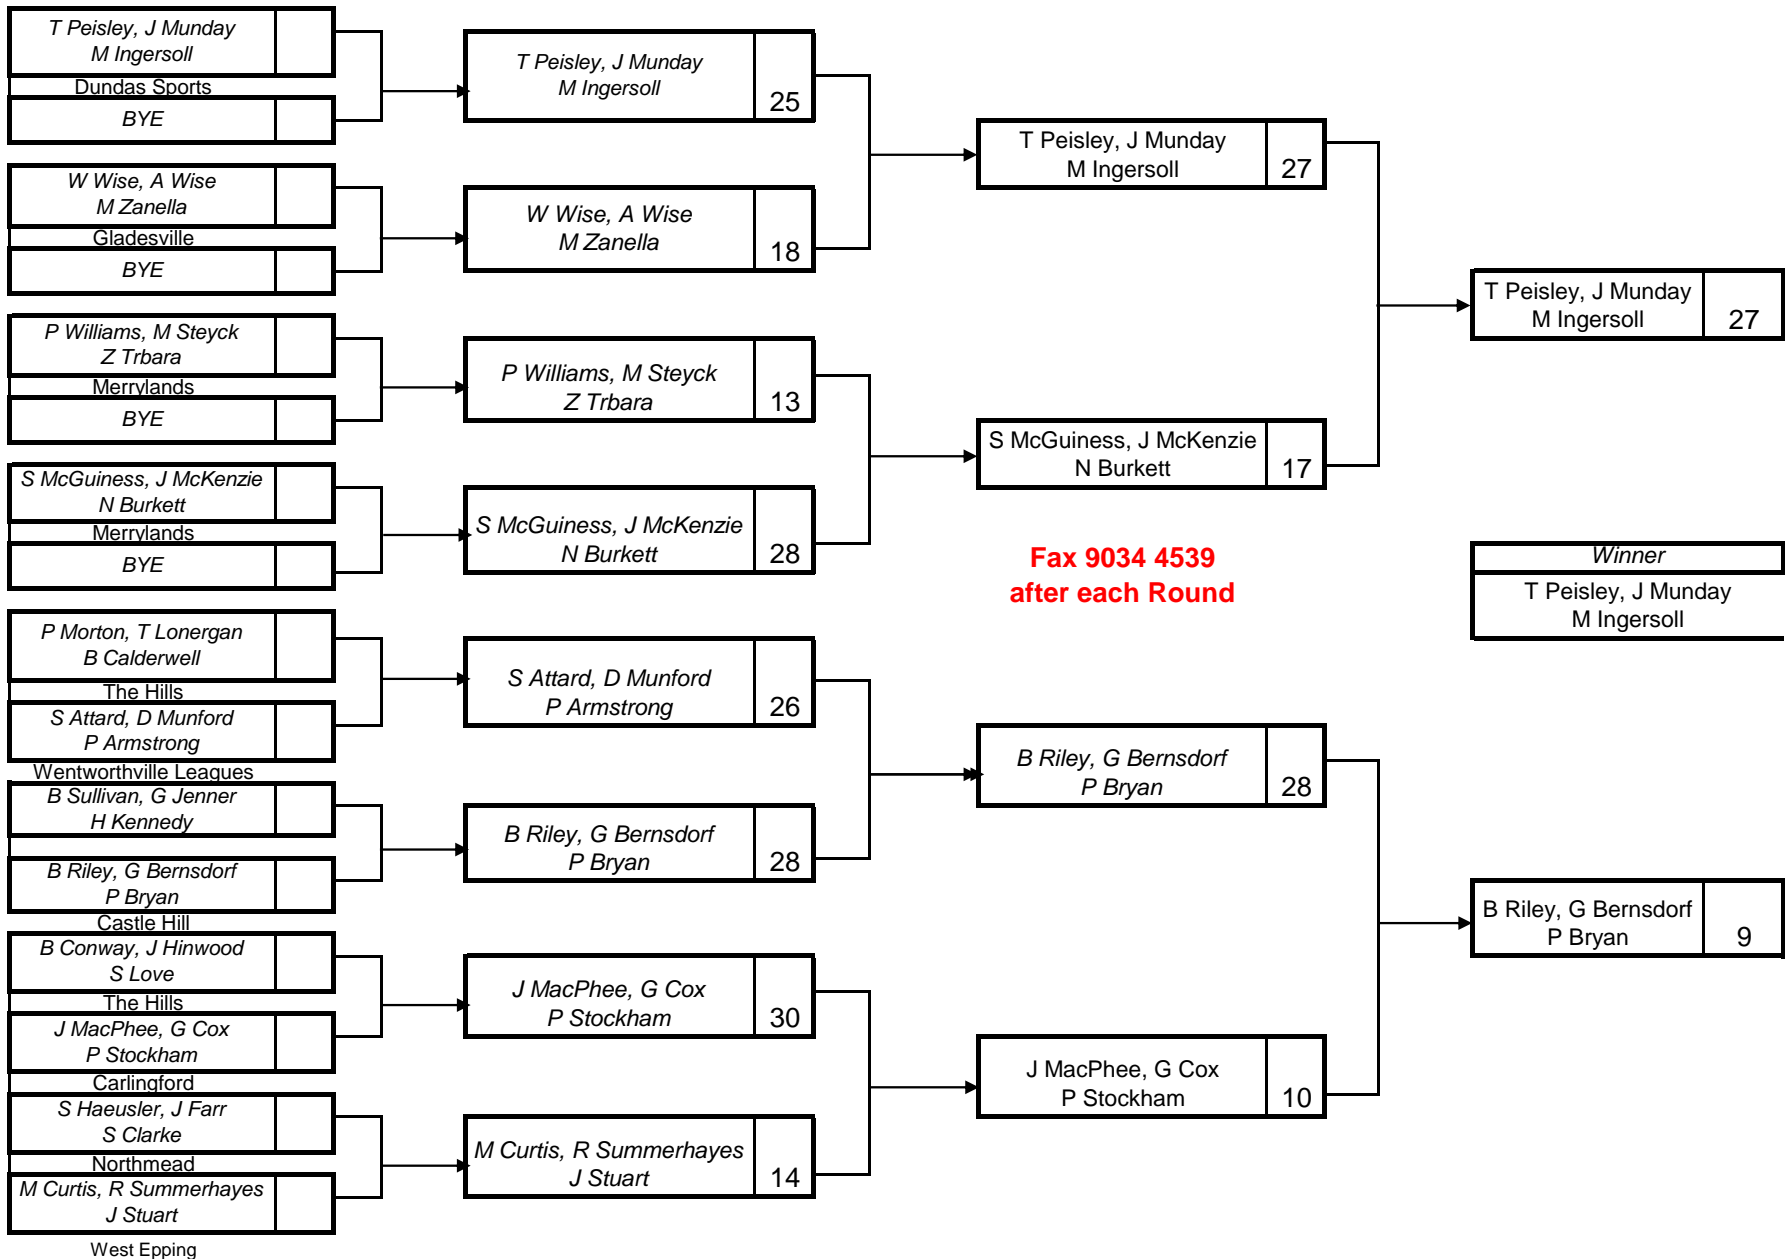

## ZONE 10 2010 STATE TRIPLES (Section 1)

Venue: Northmead	Venue: Northmead	Venue: Northmead	Venue: Northmead
Date & time of Play <b>17-Jul-10 8.40am</b>	Date & time of Play <b>17-Jul-10 12.40pm</b>	Date & time of Play <b>18-Jul-10 8.40am</b>	Date & time of Play <b>18-Jul-10 12.40pm</b>

## ZONE 10 2010 STATE TRIPLES (Section 2)

Venue: Toongabbie	Venue: Toongabbie	Venue: Toongabbie	Venue: Toongabbie
Date & time of Play <b>17-Jul-10 8.40am</b>	Date & time of Play <b>17-Jul-10 12.40pm</b>	Date & time of Play <b>18-Jul-10 8.40am</b>	Date & time of Play <b>18-Jul-10 12.40pm</b>

### ZONE 10 2010 STATE TRIPLES (Section 3)

Venue: Carlingford	Venue: Carlingford	Venue: Carlingford	Venue: Carlingford
Date & time of Play <b>17-Jul-10 8.40am</b>	Date & time of Play <b>17-Jul-10 12.40pm</b>	Date & time of Play <b>18-Jul-10 8.40am</b>	Date & time of Play <b>18-Jul-10 12.40pm</b>

## ZONE 10 2010 STATE TRIPLES (Section 4)

Venue: The Hills	Venue: The Hills	Venue: The Hills	Venue: The Hills
Date & time of Play <b>17-Jul-10 8.40am</b>	Date & time of Play <b>17-Jul-10 12.40pm</b>	Date & time of Play <b>18-Jul-10 8.40am</b>	Date & time of Play <b>#### 2.40pm</b>