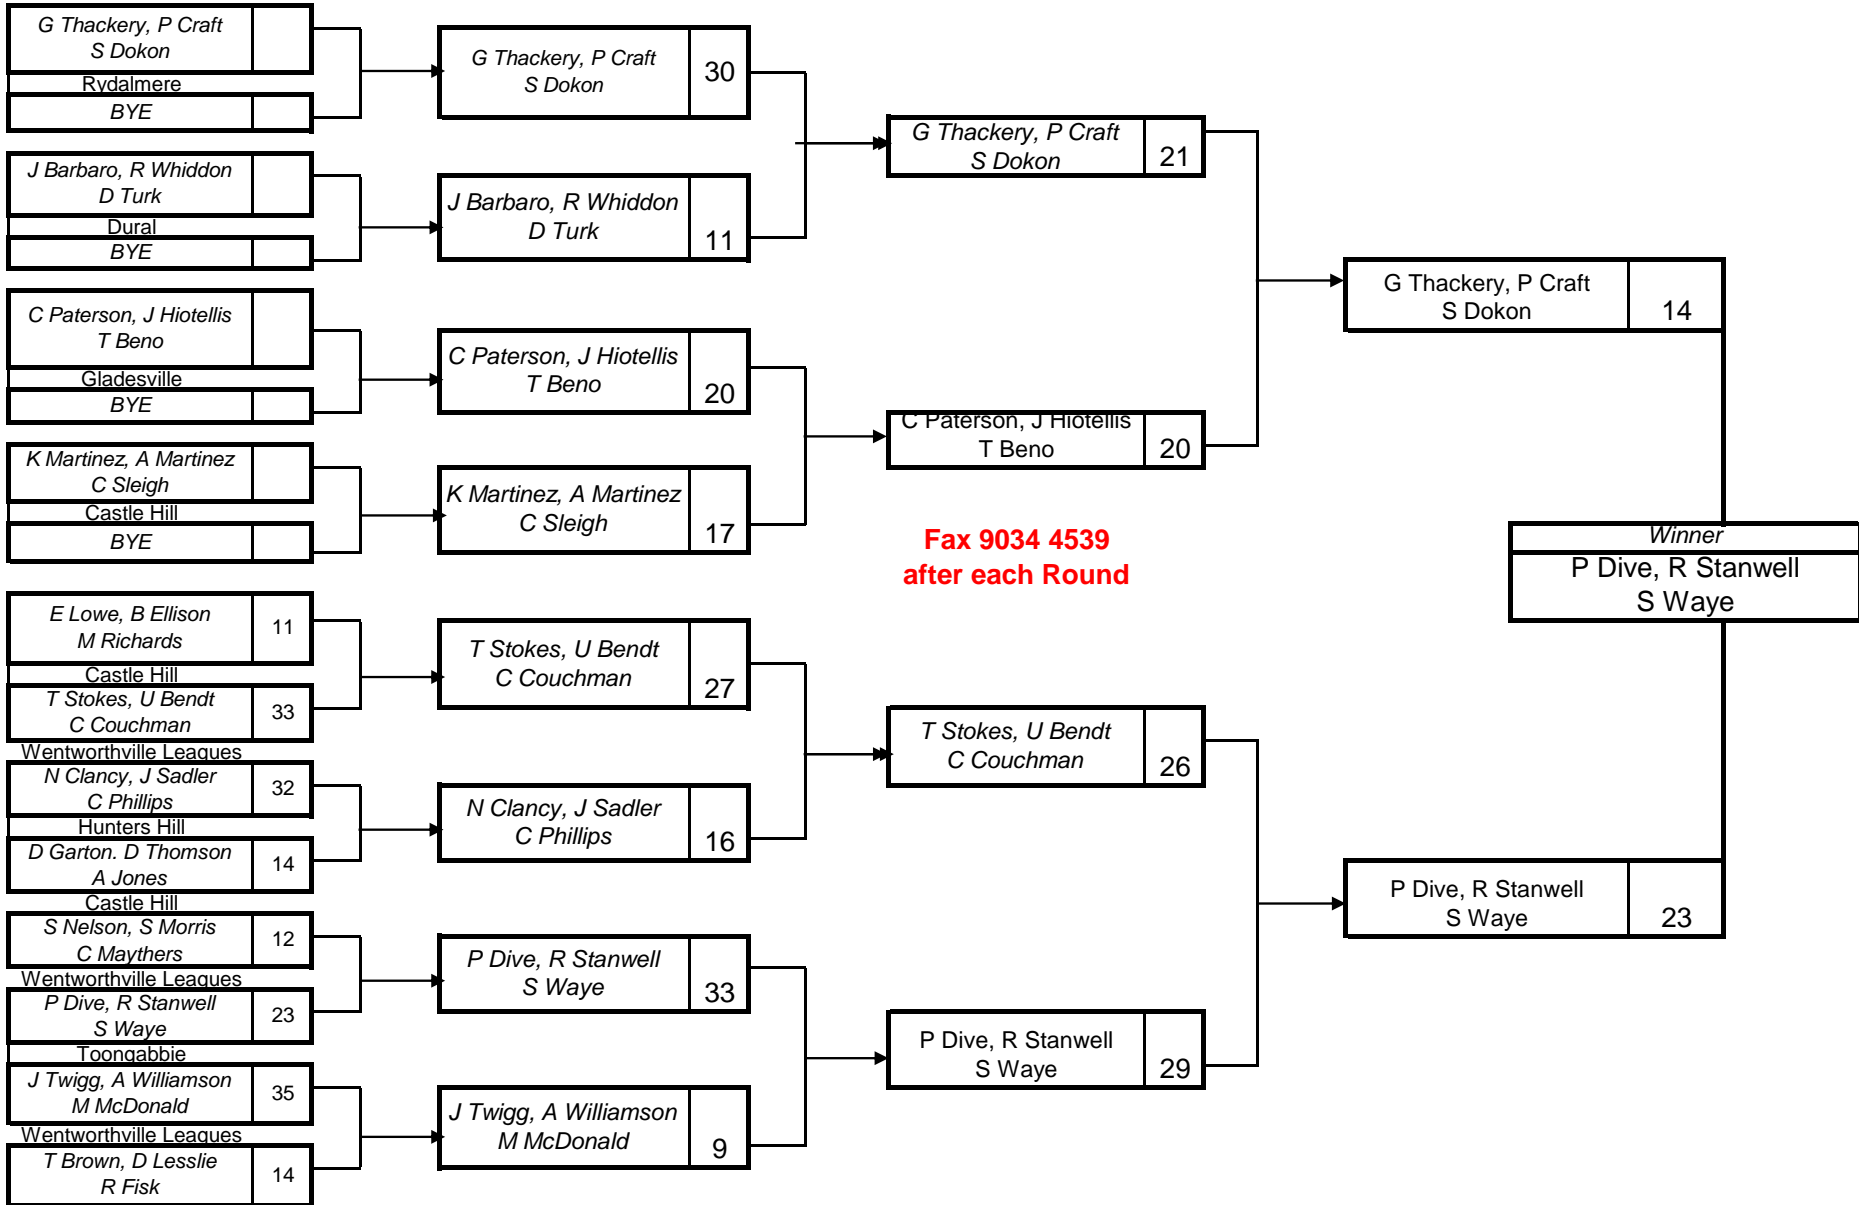

## ZONE 10 2010 STATE TRIPLES (Section 1)

Venue: Northmead	Venue: Northmead	Venue: Northmead	Venue: Northmead
Date & time of Play <b>17-Jul-10 8.40am</b>	Date & time of Play <b>17-Jul-10 12.40pm</b>	Date & time of Play <b>18-Jul-10 8.40am</b>	Date & time of Play <b>18-Jul-10 12.40pm</b>

## ZONE 10 2010 STATE TRIPLES (Section 2)

Venue: Toongabbie	Venue: Toongabbie	Venue: Toongabbie	Venue: Toongabbie
Date & time of Play <b>17-Jul-10 8.40am</b>	Date & time of Play <b>17-Jul-10 12.40pm</b>	Date & time of Play <b>18-Jul-10 8.40am</b>	Date & time of Play <b>18-Jul-10 12.40pm</b>

### ZONE 10 2010 STATE TRIPLES (Section 3)

Venue: Carlingford	Venue: Carlingford	Venue: Carlingford	Venue: Carlingford
Date & time of Play <b>17-Jul-10 8.40am</b>	Date & time of Play <b>17-Jul-10 12.40pm</b>	Date & time of Play <b>18-Jul-10 8.40am</b>	Date & time of Play <b>18-Jul-10 12.40pm</b>

# STATE TRIPLES (Post Sectional)

Venue: Dundas Sports	Venue: Dundas Sports
Date & time of Play 24-Jul-10 8.40am	Date & time of Play 24-Jul-10 12.40pm