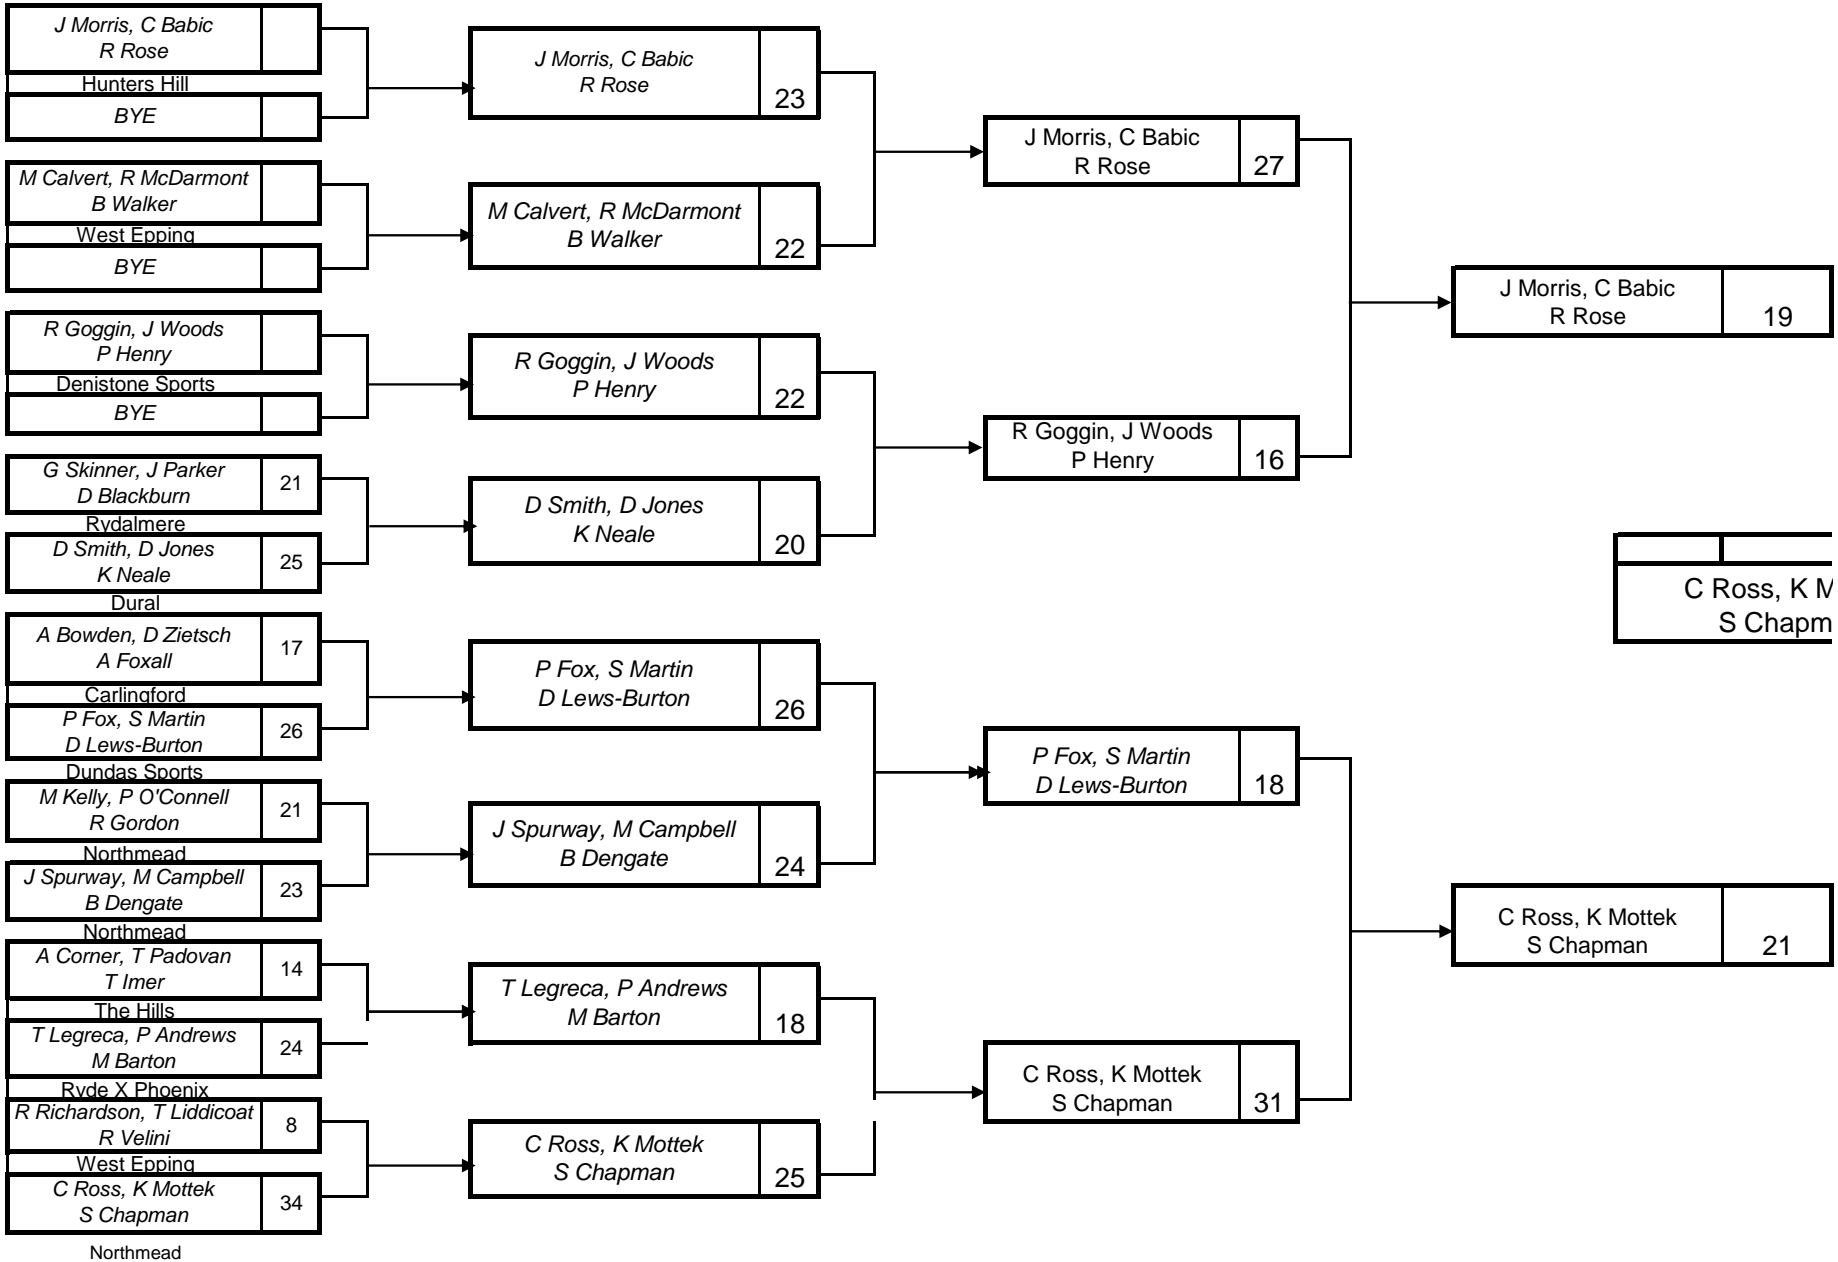

## ZONE 10 2010 STATE TRIPLES (Section 1)

Venue: Northmead	Venue: Northmead	Venue: Northmead	Venue: Northmead
Date & time of Play <b>17-Jul-10 8.40am</b>	Date & time of Play <b>17-Jul-10 12.40pm</b>	Date & time of Play <b>18-Jul-10 8.40am</b>	Date & time of Play <b>18-Jul-10 12.40pm</b>

## ZONE 10 2010 STATE TRIPLES (Section 2)

Venue: Toongabbie	Venue: Toongabbie	Venue: Toongabbie	Venue: Toongabbie
Date & time of Play <b>17-Jul-10 8.40am</b>	Date & time of Play <b>17-Jul-10 12.40pm</b>	Date & time of Play <b>18-Jul-10 8.40am</b>	Date & time of Play <b>18-Jul-10 12.40pm</b>

### ZONE 10 2010 STATE TRIPLES (Section 3)

Venue: Carlingford	Venue: Carlingford	Venue: Carlingford	Venue: Carlingford
Date & time of Play <b>17-Jul-10 8.40am</b>	Date & time of Play <b>17-Jul-10 12.40pm</b>	Date & time of Play <b>18-Jul-10 8.40am</b>	Date & time of Play <b>18-Jul-10 12.40pm</b>

## ZONE 10 2010 STATE TRIPLES (Section 4)

Venue: The Hills	Venue: The Hills	Venue: The Hills	Venue: The Hills
Date & time of Play <b>17-Jul-10 8.40am</b>	Date & time of Play <b>17-Jul-10 12.40pm</b>	Date & time of Play <b>18-Jul-10 8.40am</b>	Date & time of Play <b>#### 2.40pm</b>