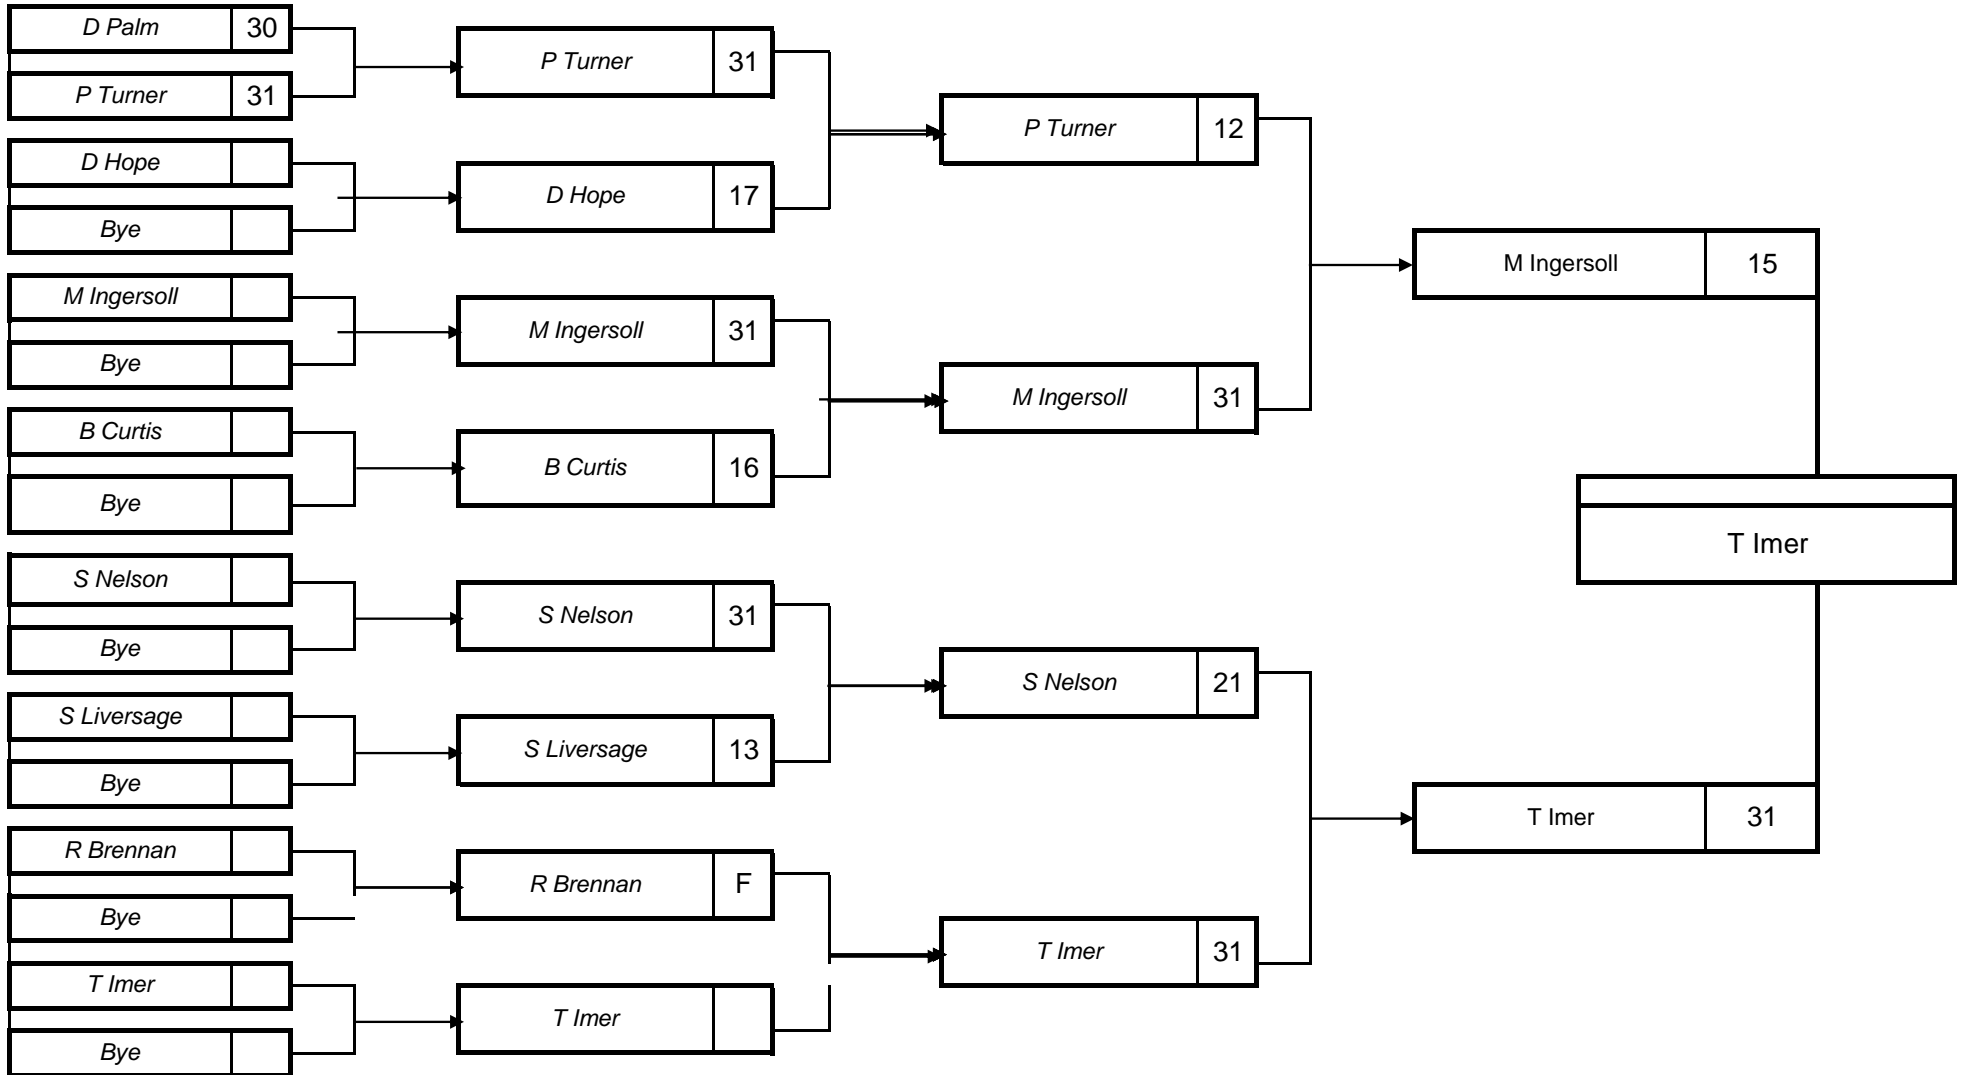

ZONE 10 2010 STATE CHAMPIONS OF CLUB CHAMPIONSHIP SINGLES (SECTION 1)

| | | | |
|---|--|---|--|
| Venue: Northmead | Venue: Northmead | Venue: Northmead | Venue: Northmead |
| Date & time of Play 07-Aug-10 8.40am | Date & time of Play 07-Aug-10 12.40pm | Date & time of Play 08-Aug-10 8.40am | Date & time of Play 08-Aug-10 12.40pm |

ZONE 10 2010 STATE CHAMPIONS OF CLUB CHAMPIONSHIP SINGLES (SECTION 2)

| | | | |
|--------------------------------------|--|---|--|
| Venue: Northmead | Venue: Northmead | Venue: Northmead | Venue: Northmead |
| Date & time of Play 07-Aug-10 | Date & time of Play 07-Aug-10 12.40pm | Date & time of Play 08-Aug-10 8.40am | Date & time of Play 08-Aug-10 12.40pm |