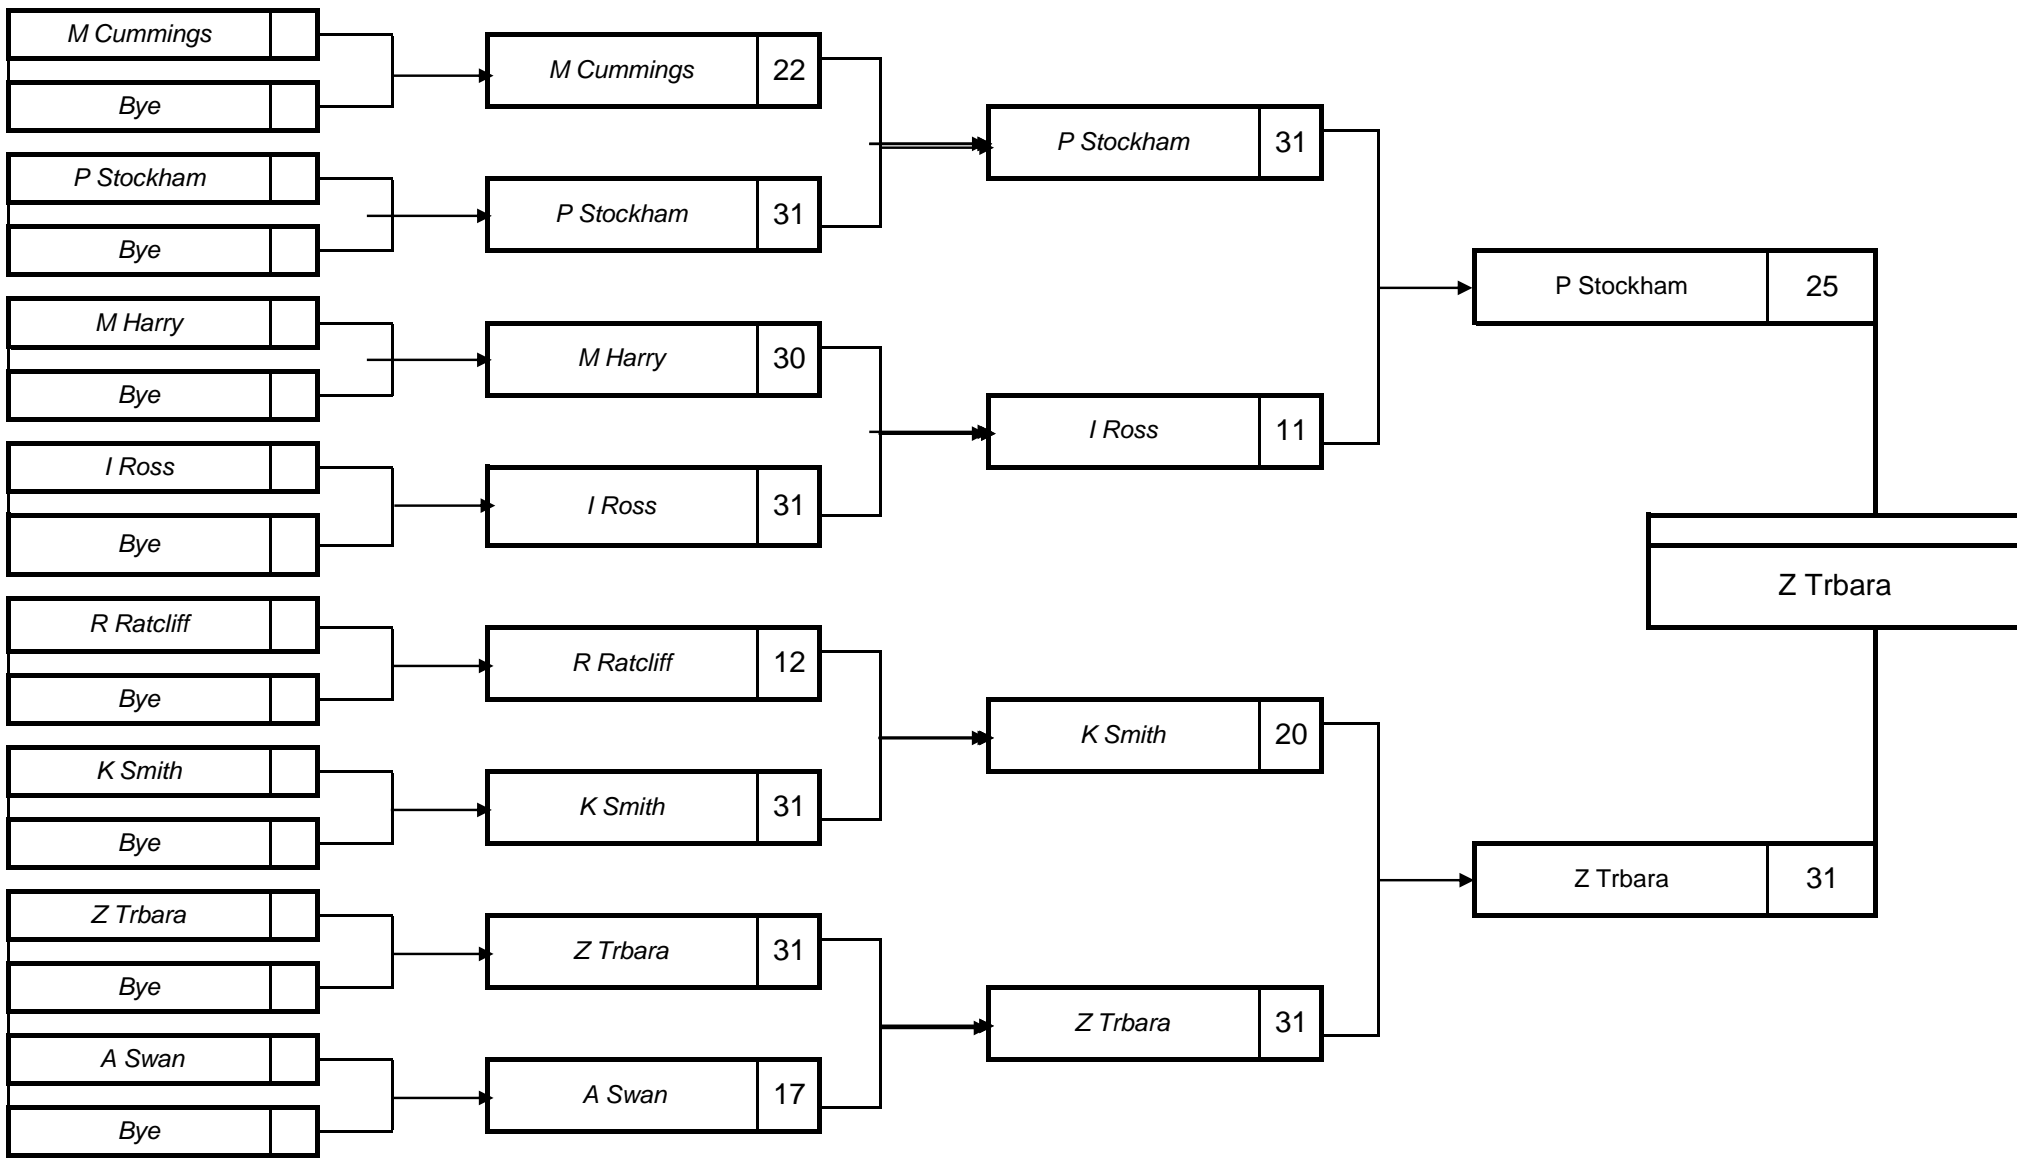

ZONE 10 2010 STATE CHAMPIONS OF CLUB CHAMPIONSHIP SINGLES (SECTION 1)

| | | | |
|---|--|---|--|
| Venue: Northmead | Venue: Northmead | Venue: Northmead | Venue: Northmead |
| Date & time of Play 07-Aug-10 8.40am | Date & time of Play 07-Aug-10 12.40pm | Date & time of Play 08-Aug-10 8.40am | Date & time of Play 08-Aug-10 12.40pm |

ZONE 10 2010 STATE CHAMPIONS OF CLUB CHAMPIONSHIP SINGLES (SECTION 2)

| | | | |
|--------------------------------------|--|---|--|
| Venue: Northmead | Venue: Northmead | Venue: Northmead | Venue: Northmead |
| Date & time of Play 07-Aug-10 | Date & time of Play 07-Aug-10 12.40pm | Date & time of Play 08-Aug-10 8.40am | Date & time of Play 08-Aug-10 12.40pm |

CHAMPIONS OF CLUB CHAMPIONSHIP SINGLES

Venue: **Northmead**
Date & time of Play **14-Aug-10** **8.40am**