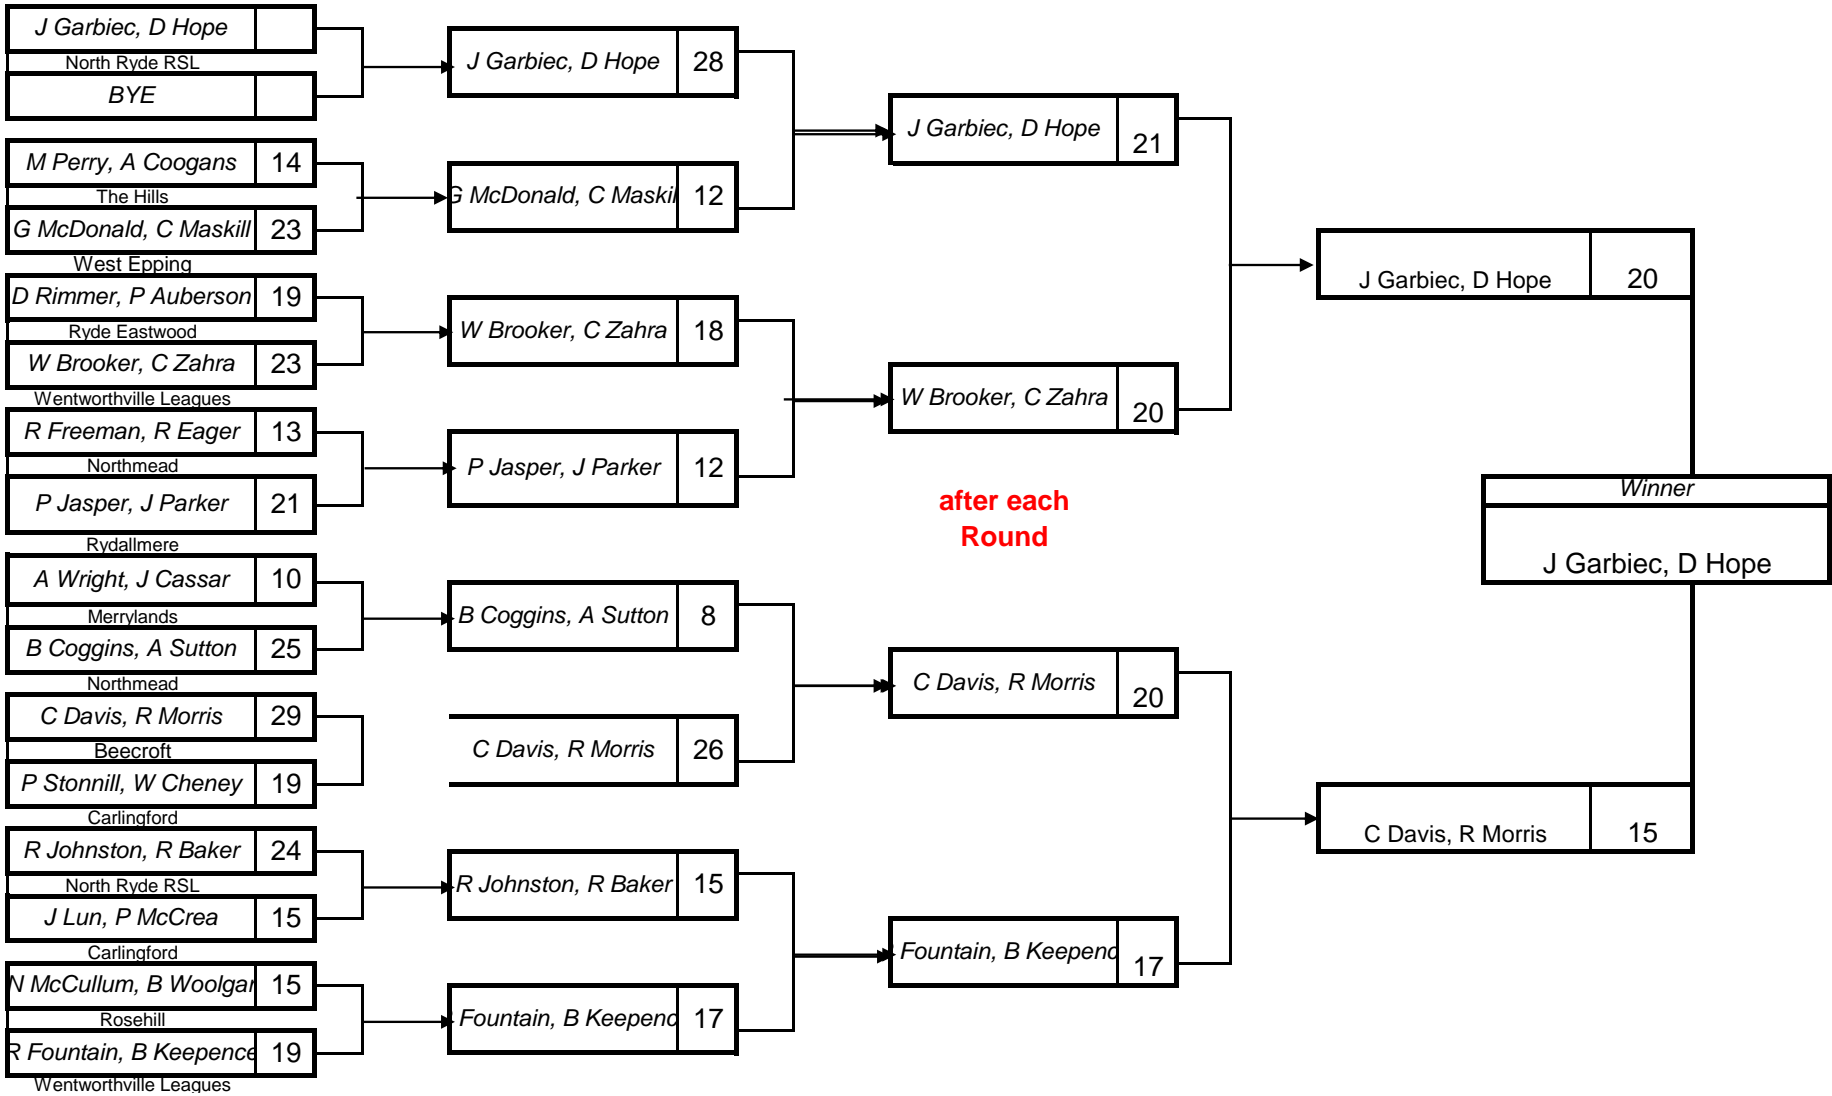

## ZONE 10 2010 STATE PRESIDENT PAIRS (Section 1)

Venue: Brush Park	Venue: Brush Park	Venue: Brush Park	Venue: Brush Park
Date & time of Play <b>03-Jul-10 8.40am</b>	Date & time of Play <b>03-Jul-10 12.40pm</b>	Date & time of Play <b>04-Jul-10 8.40am</b>	Date & time of Play <b>04-Jul-10 12.40pm</b>

## ZONE 10 2010 STATE PRESIDENT PAIRS (Section 2)

Venue: Wentworthville Leagues	Venue: Wentworthville Leagues	Venue: Wentworthville Leagues	Venue: Wentworthville Leagues
Date & time of Play <b>03-Jul-10 8.40am</b>	Date & time of Play <b>03-Jul-10 12.40pm</b>	Date & time of Play <b>04-Jul-10 8.40am</b>	Date & time of Play <b>04-Jul-10 12.40pm</b>

ZONE 10 2010 PRESIDENT PAIRS (Post Sectional)

Venue:  
Date & time of Play **10-Jul-10 2.40pm**

--	--

--	--

J Garbiec, D Hope	
-------------------	--

<i>Winner</i>

--	--

--	--