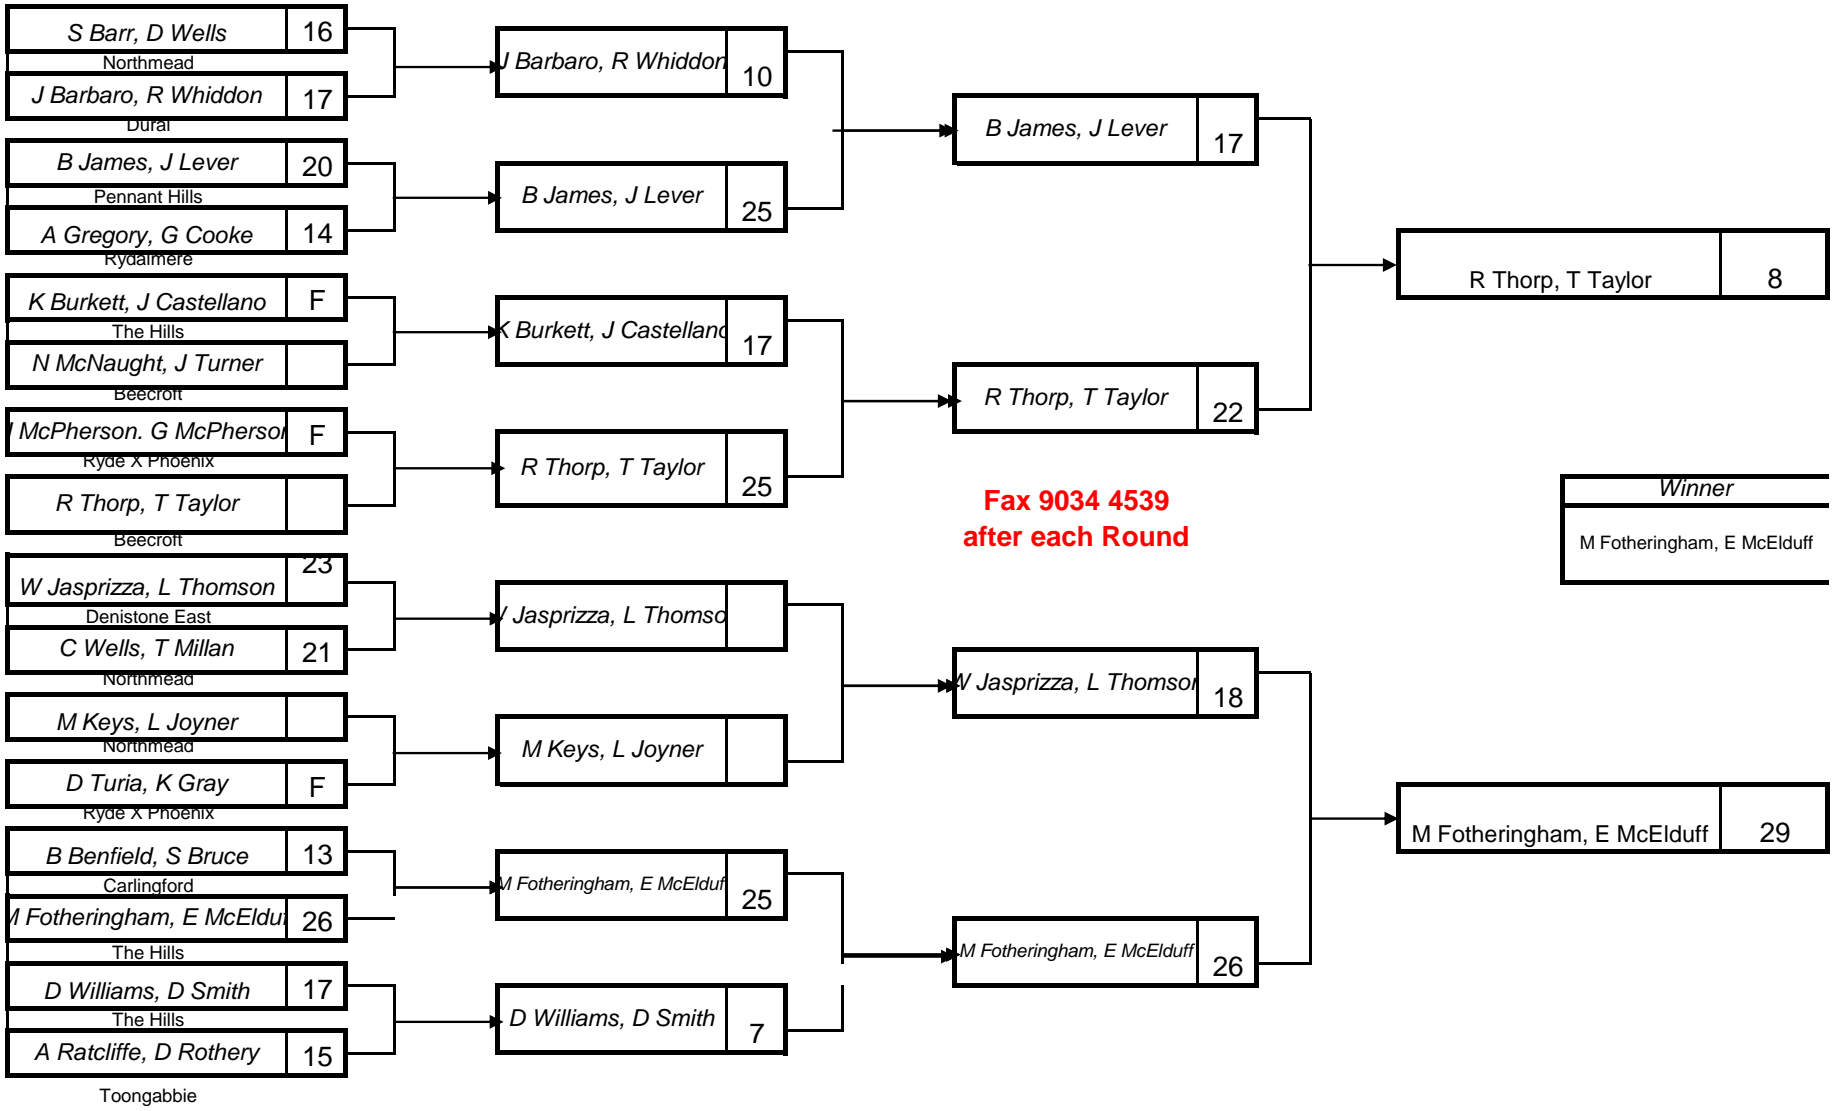

## ZONE 10 2010 STATE PRESIDENT PAIRS (Section 1)

Venue: Brush Park	Venue: Brush Park	Venue: Brush Park	Venue: Brush Park
Date & time of Play <b>03-Jul-10 8.40am</b>	Date & time of Play <b>03-Jul-10 12.40pm</b>	Date & time of Play <b>04-Jul-10 8.40am</b>	Date & time of Play <b>04-Jul-10 12.40pm</b>

## ZONE 10 2010 STATE PRESIDENT PAIRS (Section 2)

Venue: Wentworthville Leagues	Venue: Wentworthville Leagues	Venue: Wentworthville Leagues	Venue: Wentworthville Leagues
Date & time of Play <b>03-Jul-10 8.40am</b>	Date & time of Play <b>03-Jul-10 12.40pm</b>	Date & time of Play <b>04-Jul-10 8.40am</b>	Date & time of Play <b>04-Jul-10 12.40pm</b>

ZONE 10 2010 PRESIDENT PAIRS (Post Sectional)

Venue:  
Date & time of Play **10-Jul-10 2.40pm**

--	--

--	--

J Garbiec, D Hope	
-------------------	--

<i>Winner</i>

--	--

--	--