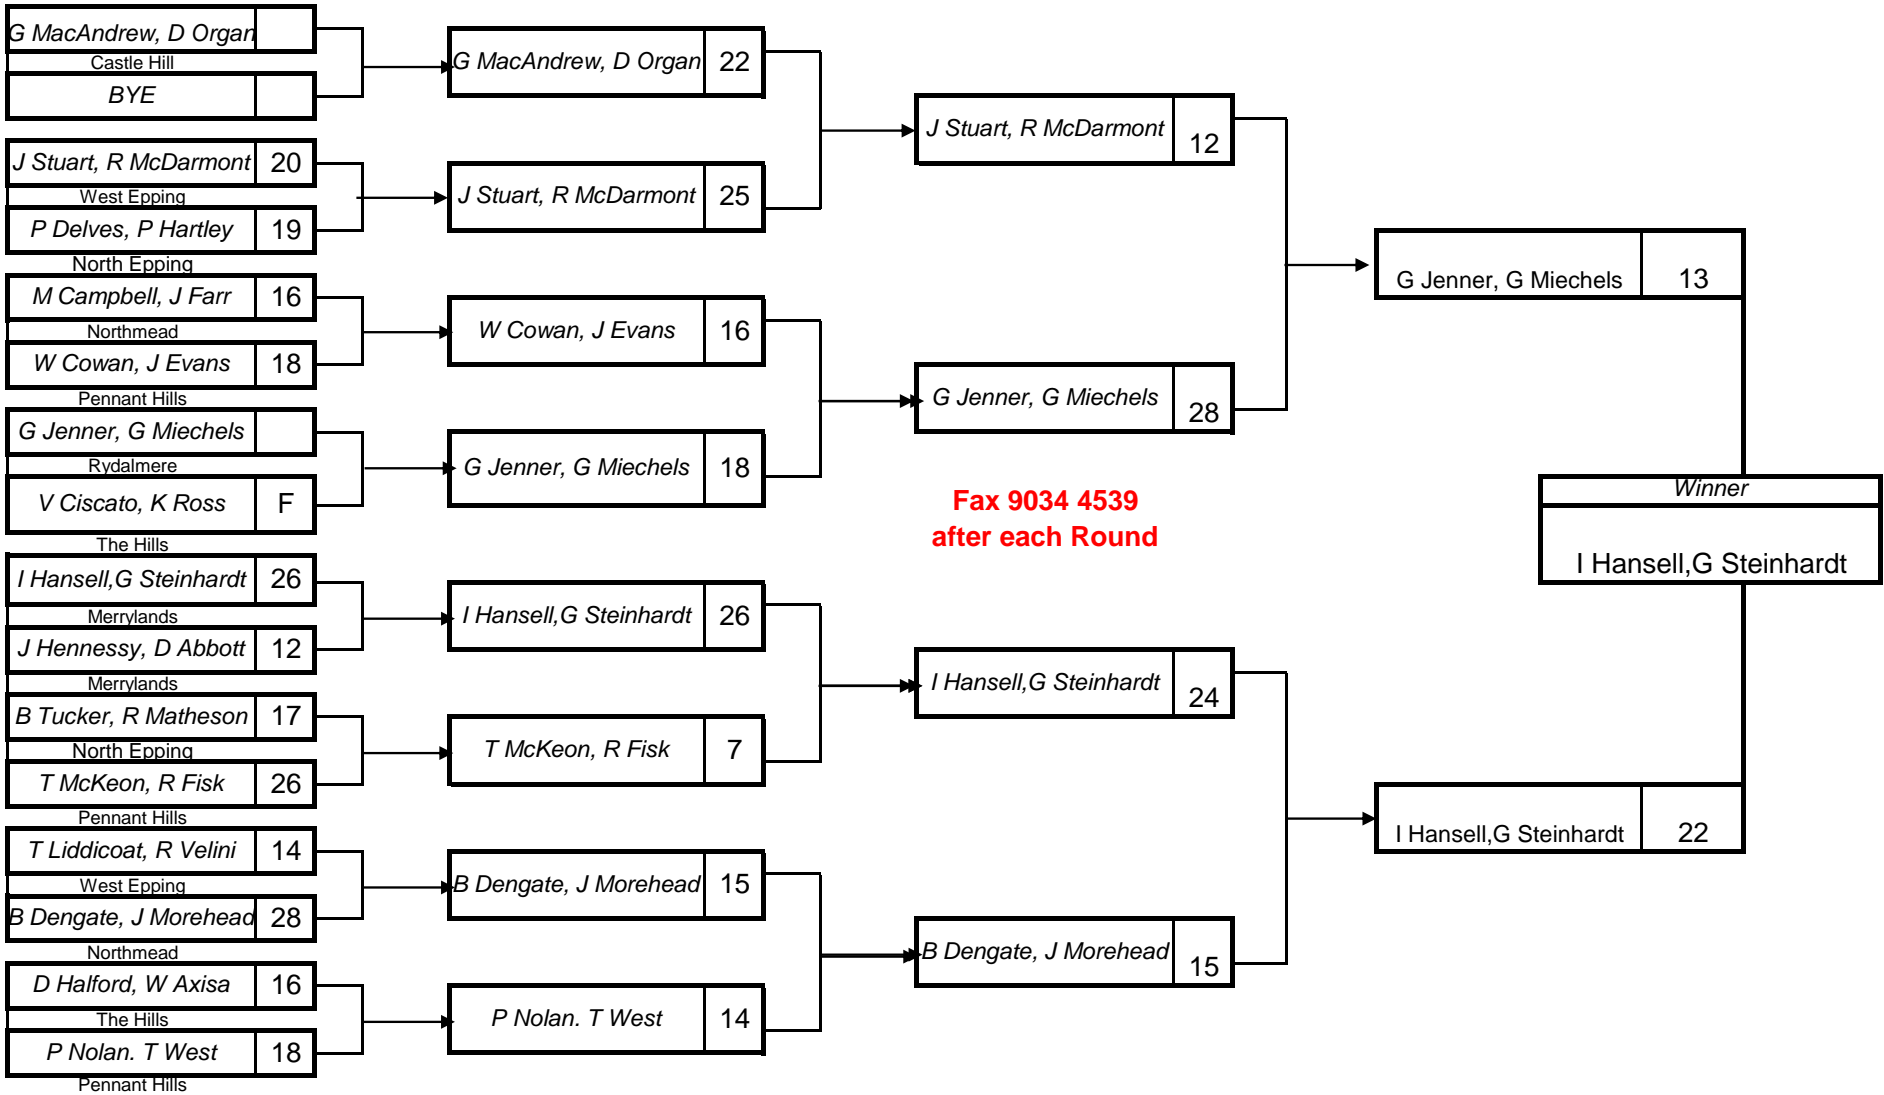

## ZONE 10 2010 STATE SENIOR PAIRS (Section 1)

Venue: Ryde X Phoenix	Venue: Ryde X Phoenix 8.40am	Venue: Ryde X Phoenix	Venue: Ryde X Phoenix
Date & time of Play <b>03-Jul-10</b> <b>Penna</b>	11/07/10 <b>12.40pm</b>	Date & time of Play <b>04-Jul-10</b> <b>8.40am</b>	Date & time of Play <b>04-Jul-10</b> <b>12.40pm</b>

## ZONE 10 2010 STATE SENIOR PAIRS (Section 2)

Venue: West Epping	Venue: West Epping 8.40am	Venue: West Epping	Venue: West Epping
Date & time of Play <b>03-Jul-10</b> : <b>Penna</b>	<b>11/07/10</b> <b>12.40pm</b>	Date & time of Play <b>04-Jul-10</b> <b>8.40am</b>	Date & time of Play <b>04-Jul-10</b> <b>12.40pm</b>

# ZONE 10 2010 SENIOR PAIRS (Post Sectional)

Venue: Pennant Hills

Date & time of Play 11-Jul-10 **8.40am**