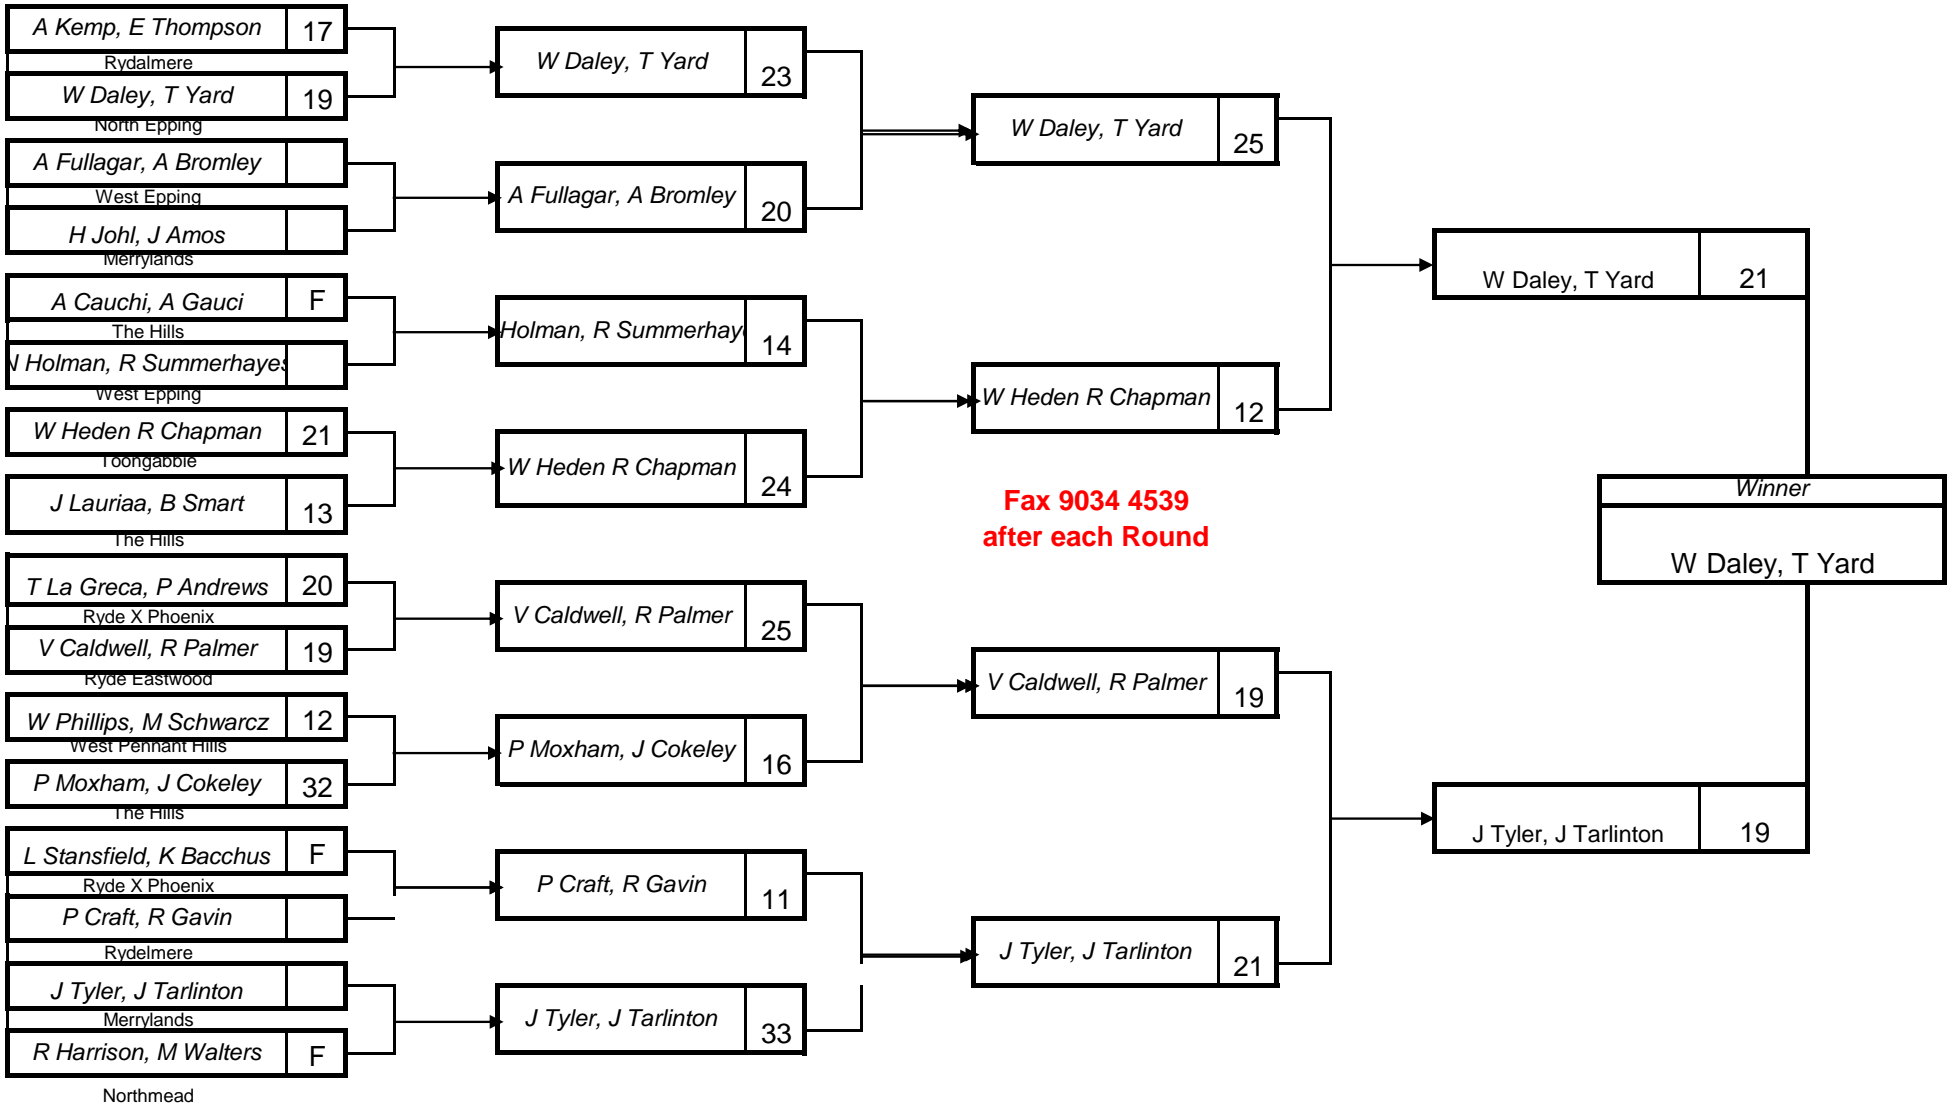

## ZONE 10 2010 STATE SENIOR PAIRS (Section 1)

Venue: Ryde X Phoenix	Venue: Ryde X Phoenix 8.40am	Venue: Ryde X Phoenix	Venue: Ryde X Phoenix
Date & time of Play <b>03-Jul-10</b> <b>Penna</b>	11/07/10 <b>12.40pm</b>	Date & time of Play <b>04-Jul-10</b> <b>8.40am</b>	Date & time of Play <b>04-Jul-10</b> <b>12.40pm</b>

## ZONE 10 2010 STATE SENIOR PAIRS (Section 2)

Venue: West Epping	Venue: West Epping 8.40am	Venue: West Epping	Venue: West Epping
Date & time of Play <b>03-Jul-10</b> : <b>Penna</b>	<b>11/07/10</b> <b>12.40pm</b>	Date & time of Play <b>04-Jul-10</b> <b>8.40am</b>	Date & time of Play <b>04-Jul-10</b> <b>12.40pm</b>