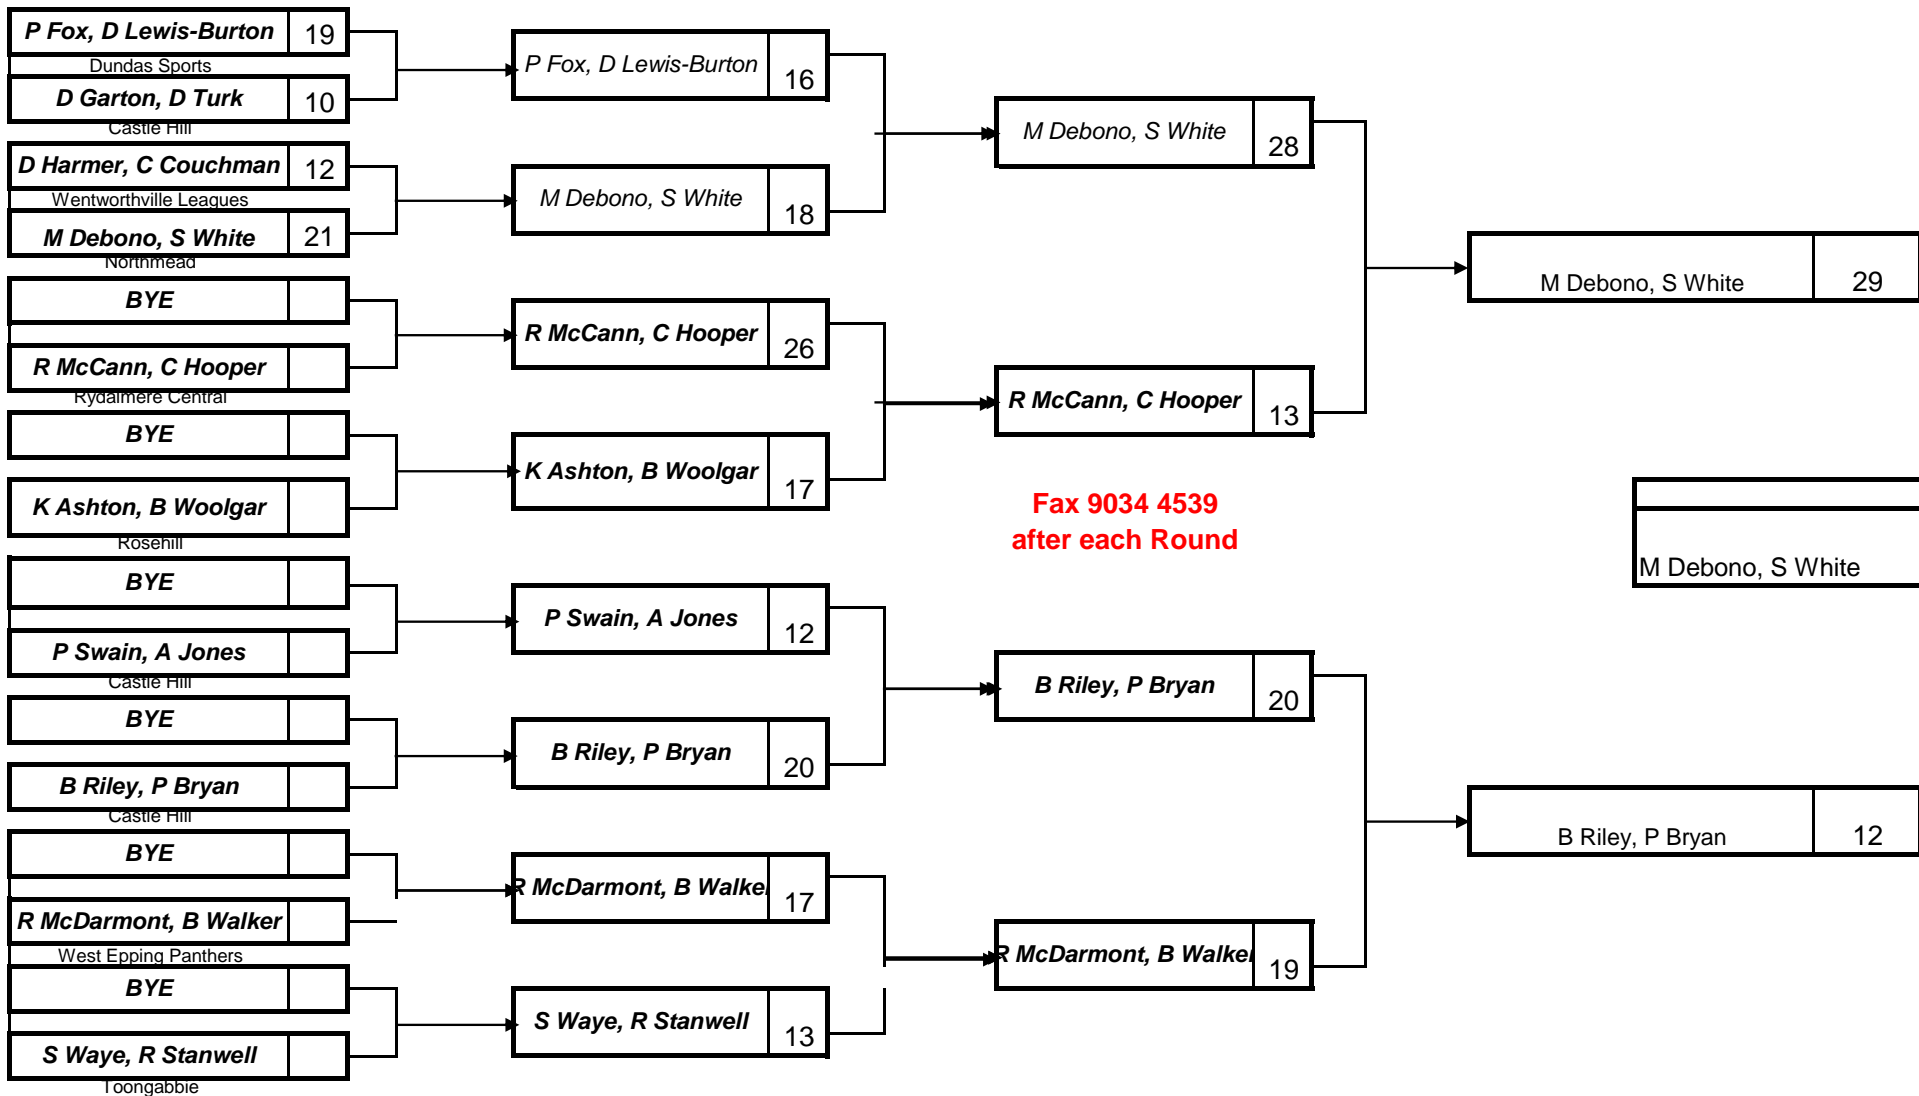

## ZONE 10 2011 STATE PAIRS (Section 2)

Venue: Rydalmere	Venue: Rydalmere	Venue: Rydalmere	Venue: Rydalmere
Date & time of Play	Date & time of Play	Date & time of Play	Date & time of Play
09-Jul-11 8.40am	09-Jul-11 12.40pm	10-Jul-11 8.40am	10-Jul-11 12.40pm

### ZONE 10 2011 STATE PAIRS (Section 3)

Venue: <b>The Hills District</b>	Venue: <b>The Hills District</b>	Venue: <b>The Hills District</b>	Venue: <b>The Hills District</b>
Date & time of Play <b>09-Jul-11 8.40am</b>	Date & time of Play <b>09-Jul-11 12.40pm</b>	Date & time of Play <b>10-Jul-11 8.40am</b>	Date & time of Play <b>10-Jul-11 12.40pm</b>