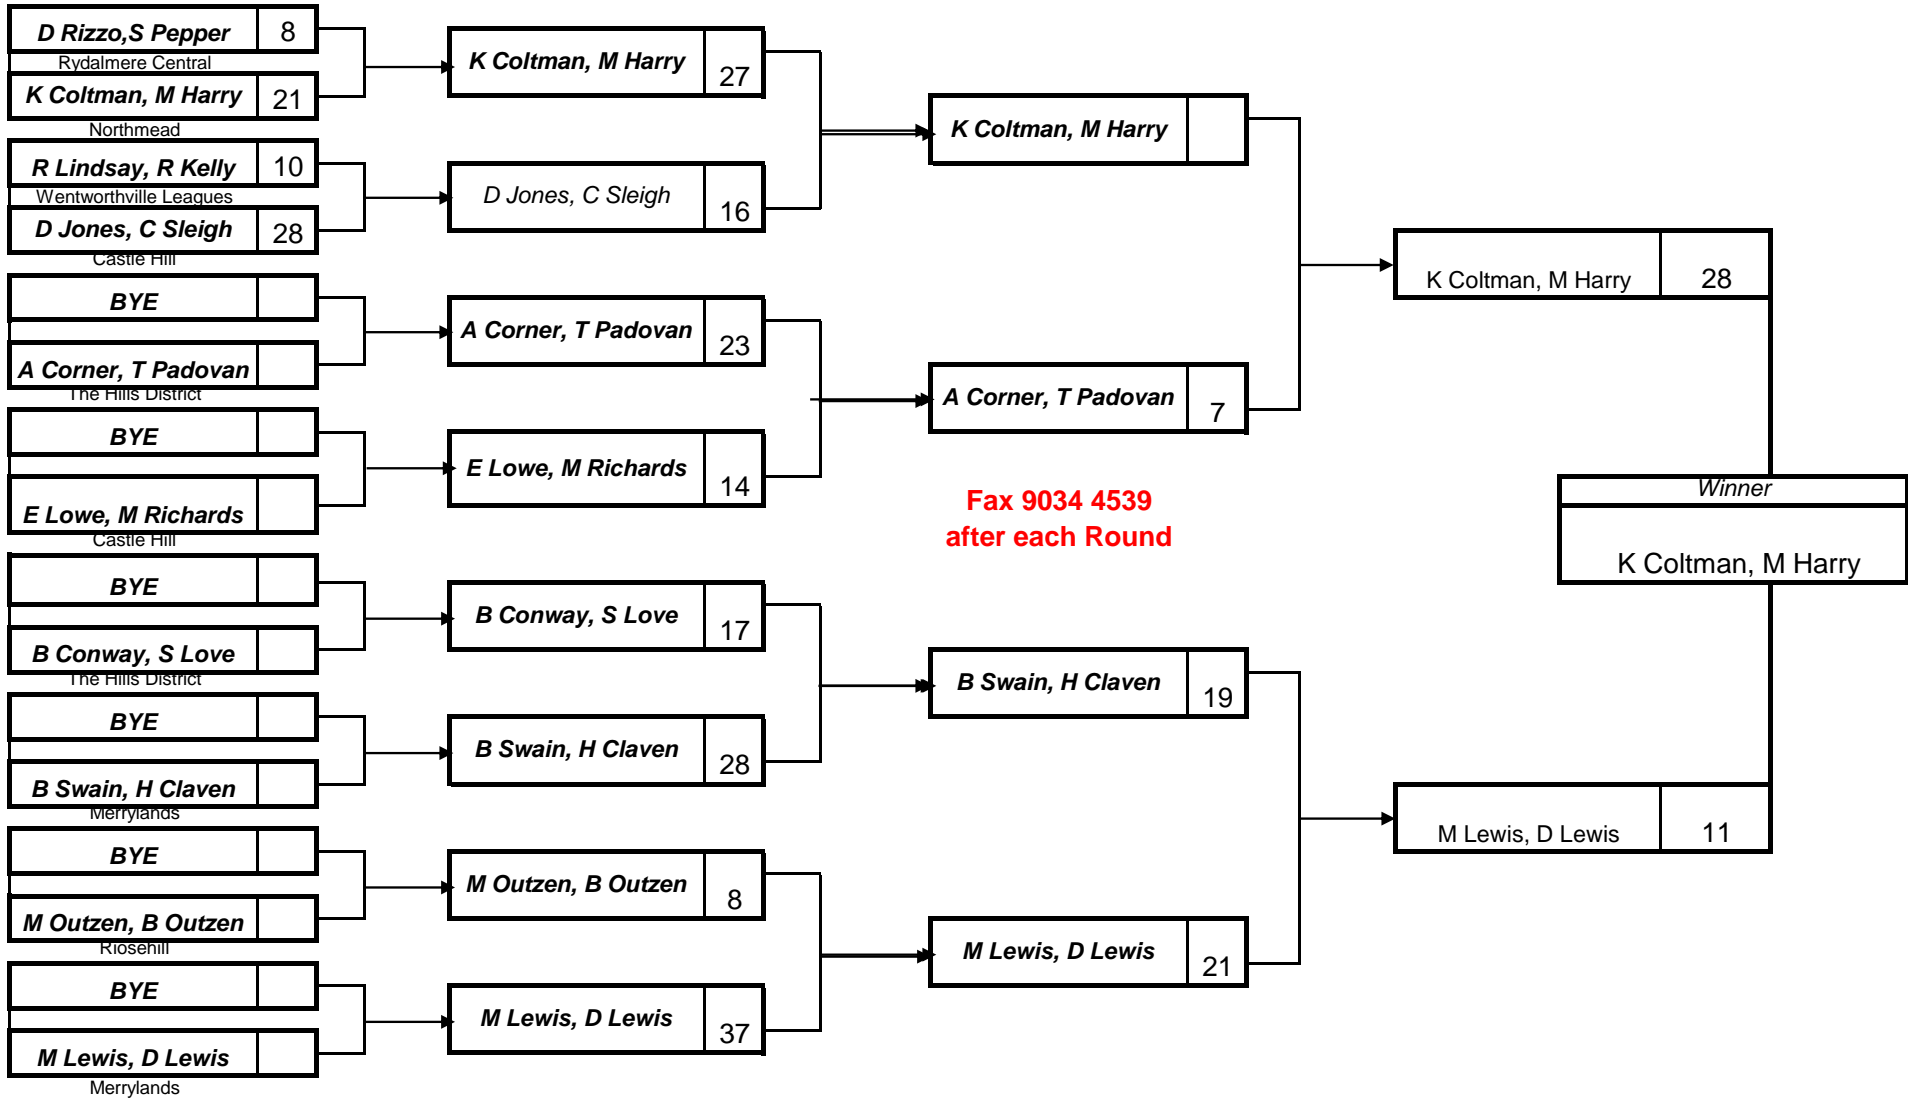

ZONE 10 2011 STATE PAIRS (Section 4)

Venue: Toongabbie	Venue: Toongabbie	Venue: Toongabbie	Venue: Toongabbie
Date & time of Play 09-Jul-11 8.40am	Date & time of Play 09-Jul-11 12.40pm	Date & time of Play 10-Jul-11 8.40am	Date & time of Play 10-Jul-11 12.40pm