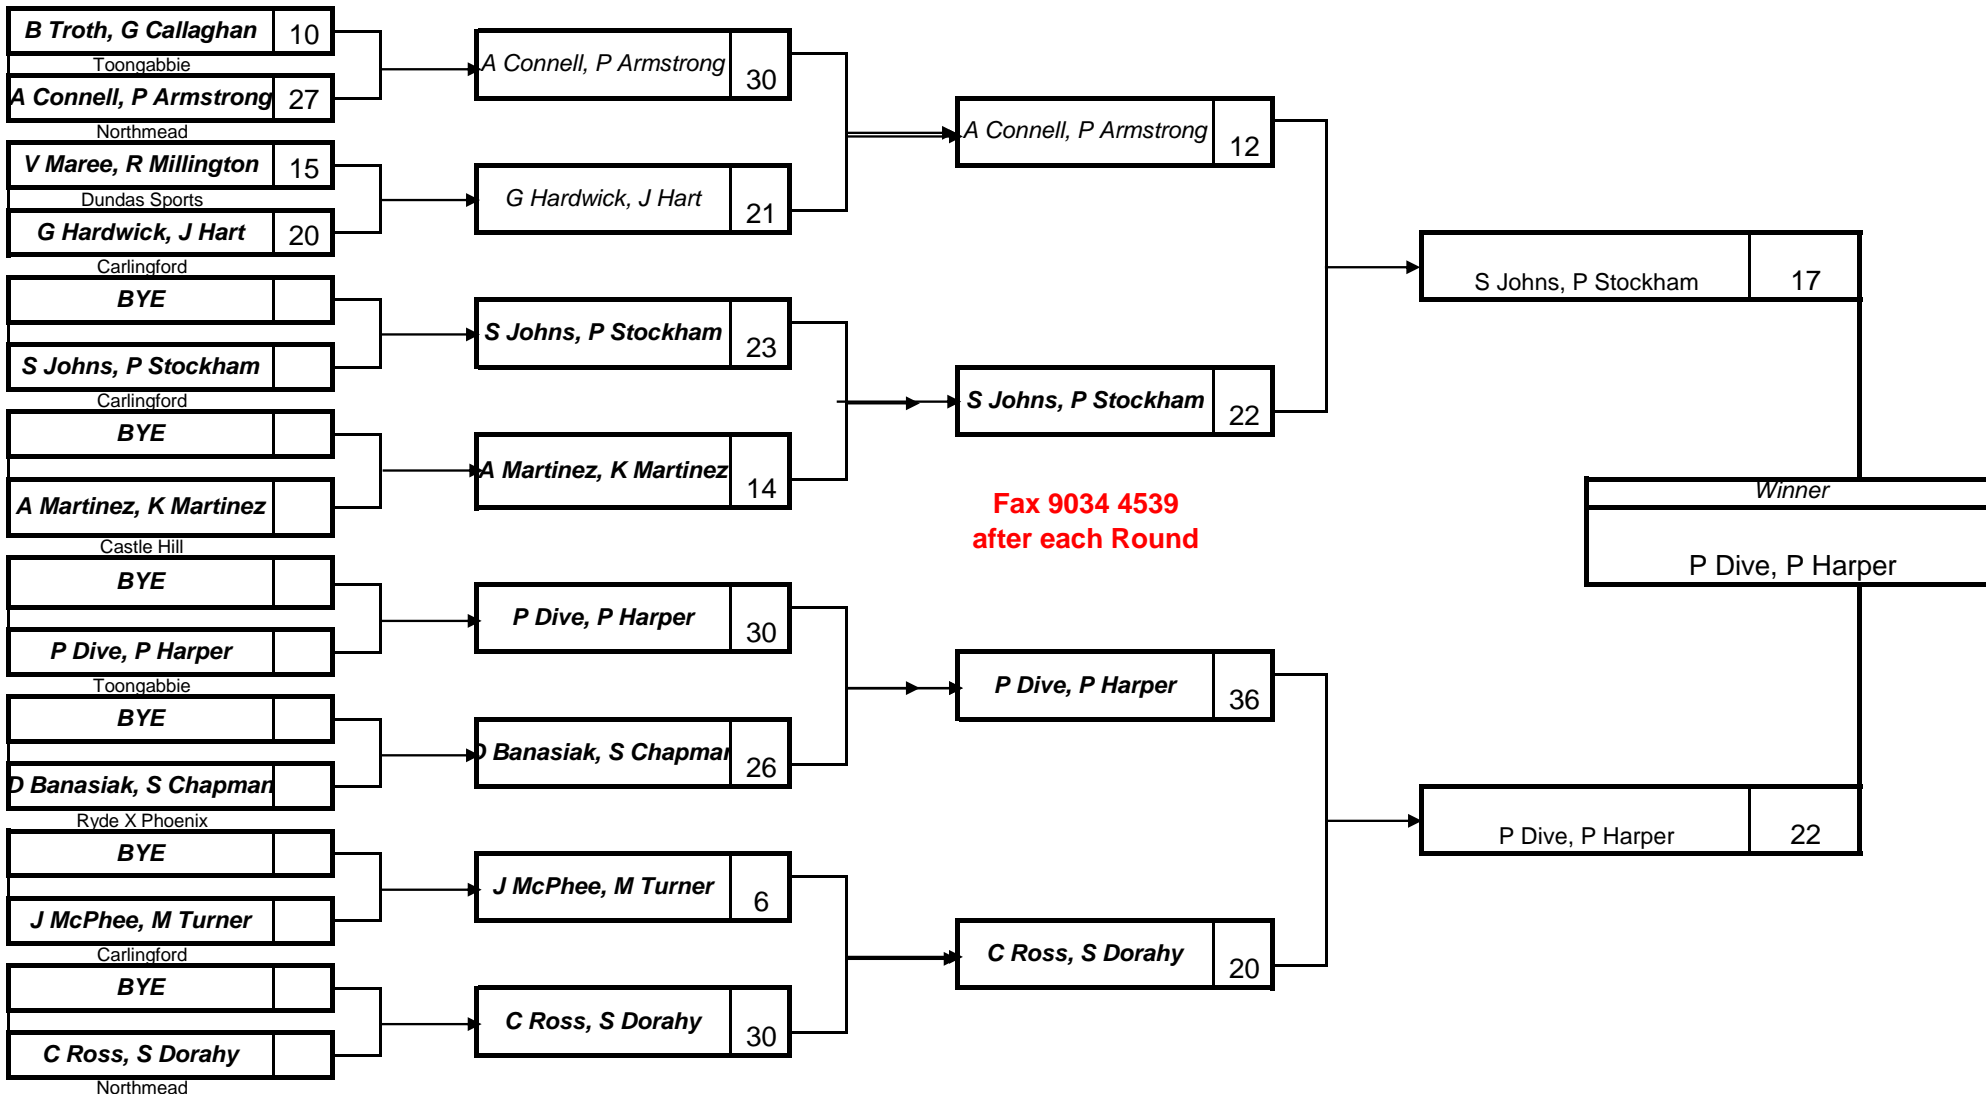

ZONE 10 2011 STATE PAIRS (Section 7)

Venue: Dundas Sports	Venue: Dundas Sports	Venue: Dundas Sports	Venue: Dundas Sports
Date & time of Play: 09-Jul-11 8.40am	Date & time of Play: 09-Jul-11 12.40pm	Date & time of Play: 10-Jul-11 8.40am	Date & time of Play: 10-Jul-11 12.40pm