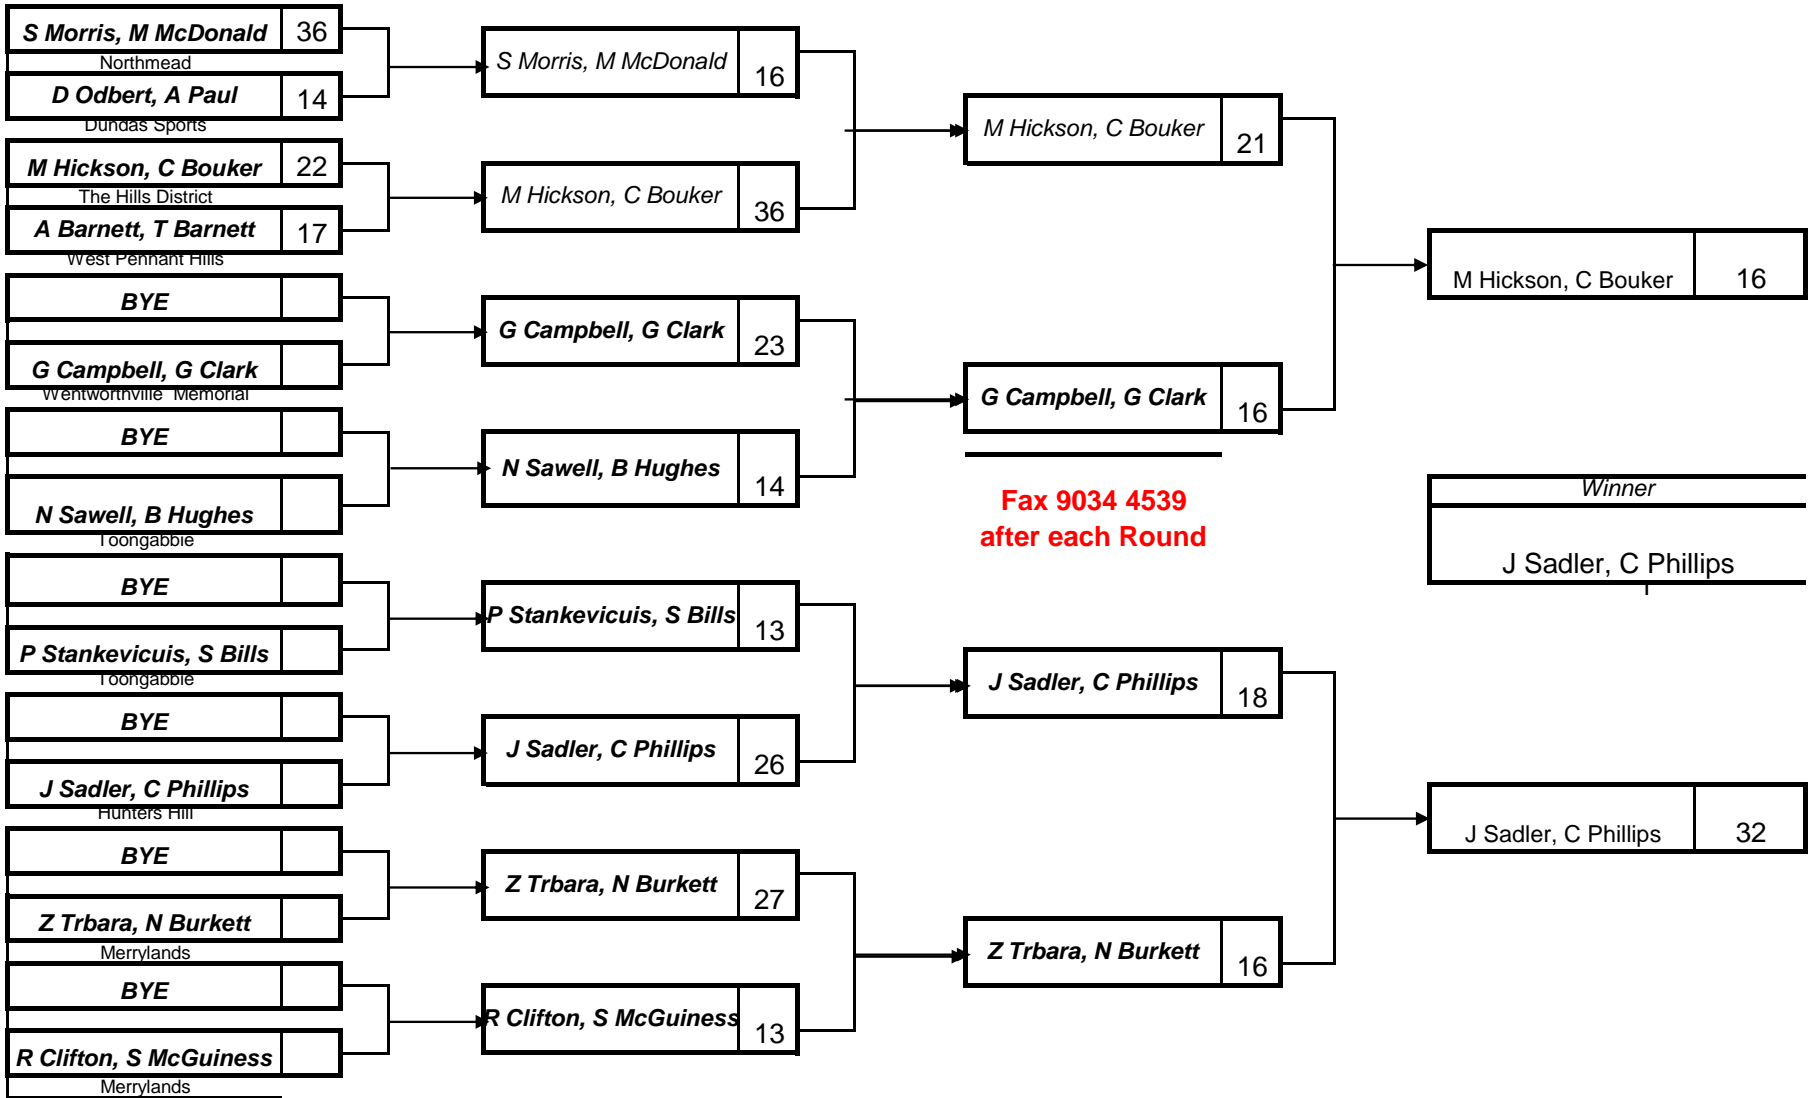

## ZONE 10 2011 STATE PAIRS (Section 2)

Venue: Rydalmere	Venue: Rydalmere	Venue: Rydalmere	Venue: Rydalmere
Date & time of Play	Date & time of Play	Date & time of Play	Date & time of Play
09-Jul-11 8.40am	09-Jul-11 12.40pm	10-Jul-11 8.40am	10-Jul-11 12.40pm

### ZONE 10 2011 STATE PAIRS (Section 3)

Venue: <b>The Hills District</b>	Venue: <b>The Hills District</b>	Venue: <b>The Hills District</b>	Venue: <b>The Hills District</b>
Date & time of Play <b>09-Jul-11 8.40am</b>	Date & time of Play <b>09-Jul-11 12.40pm</b>	Date & time of Play <b>10-Jul-11 8.40am</b>	Date & time of Play <b>10-Jul-11 12.40pm</b>

## ZONE 10 2011 STATE PAIRS (Section 4)

<b>Venue: Toongabbie</b>	<b>Venue: Toongabbie</b>	<b>Venue: Toongabbie</b>	<b>Venue: Toongabbie</b>
Date & time of Play <b>09-Jul-11 8.40am</b>	Date & time of Play <b>09-Jul-11 12.40pm</b>	Date & time of Play <b>10-Jul-11 8.40am</b>	Date & time of Play <b>10-Jul-11 12.40pm</b>

## ZONE 10 2011 STATE PAIRS (Section 5)

Venue: <b>Wentworth Leagues</b>	Venue: <b>Wentworth Leagues</b>	Venue: <b>Wentworth Leagues</b>	Venue: <b>Wentworth Leagues</b>
Date & time of Play <b>09-Jul-11 8.40am</b>	Date & time of Play <b>09-Jul-11 12.40pm</b>	Date & time of Play <b>10-Jul-11 8.40am</b>	Date & time of Play <b>10-Jul-11 12.40pm</b>