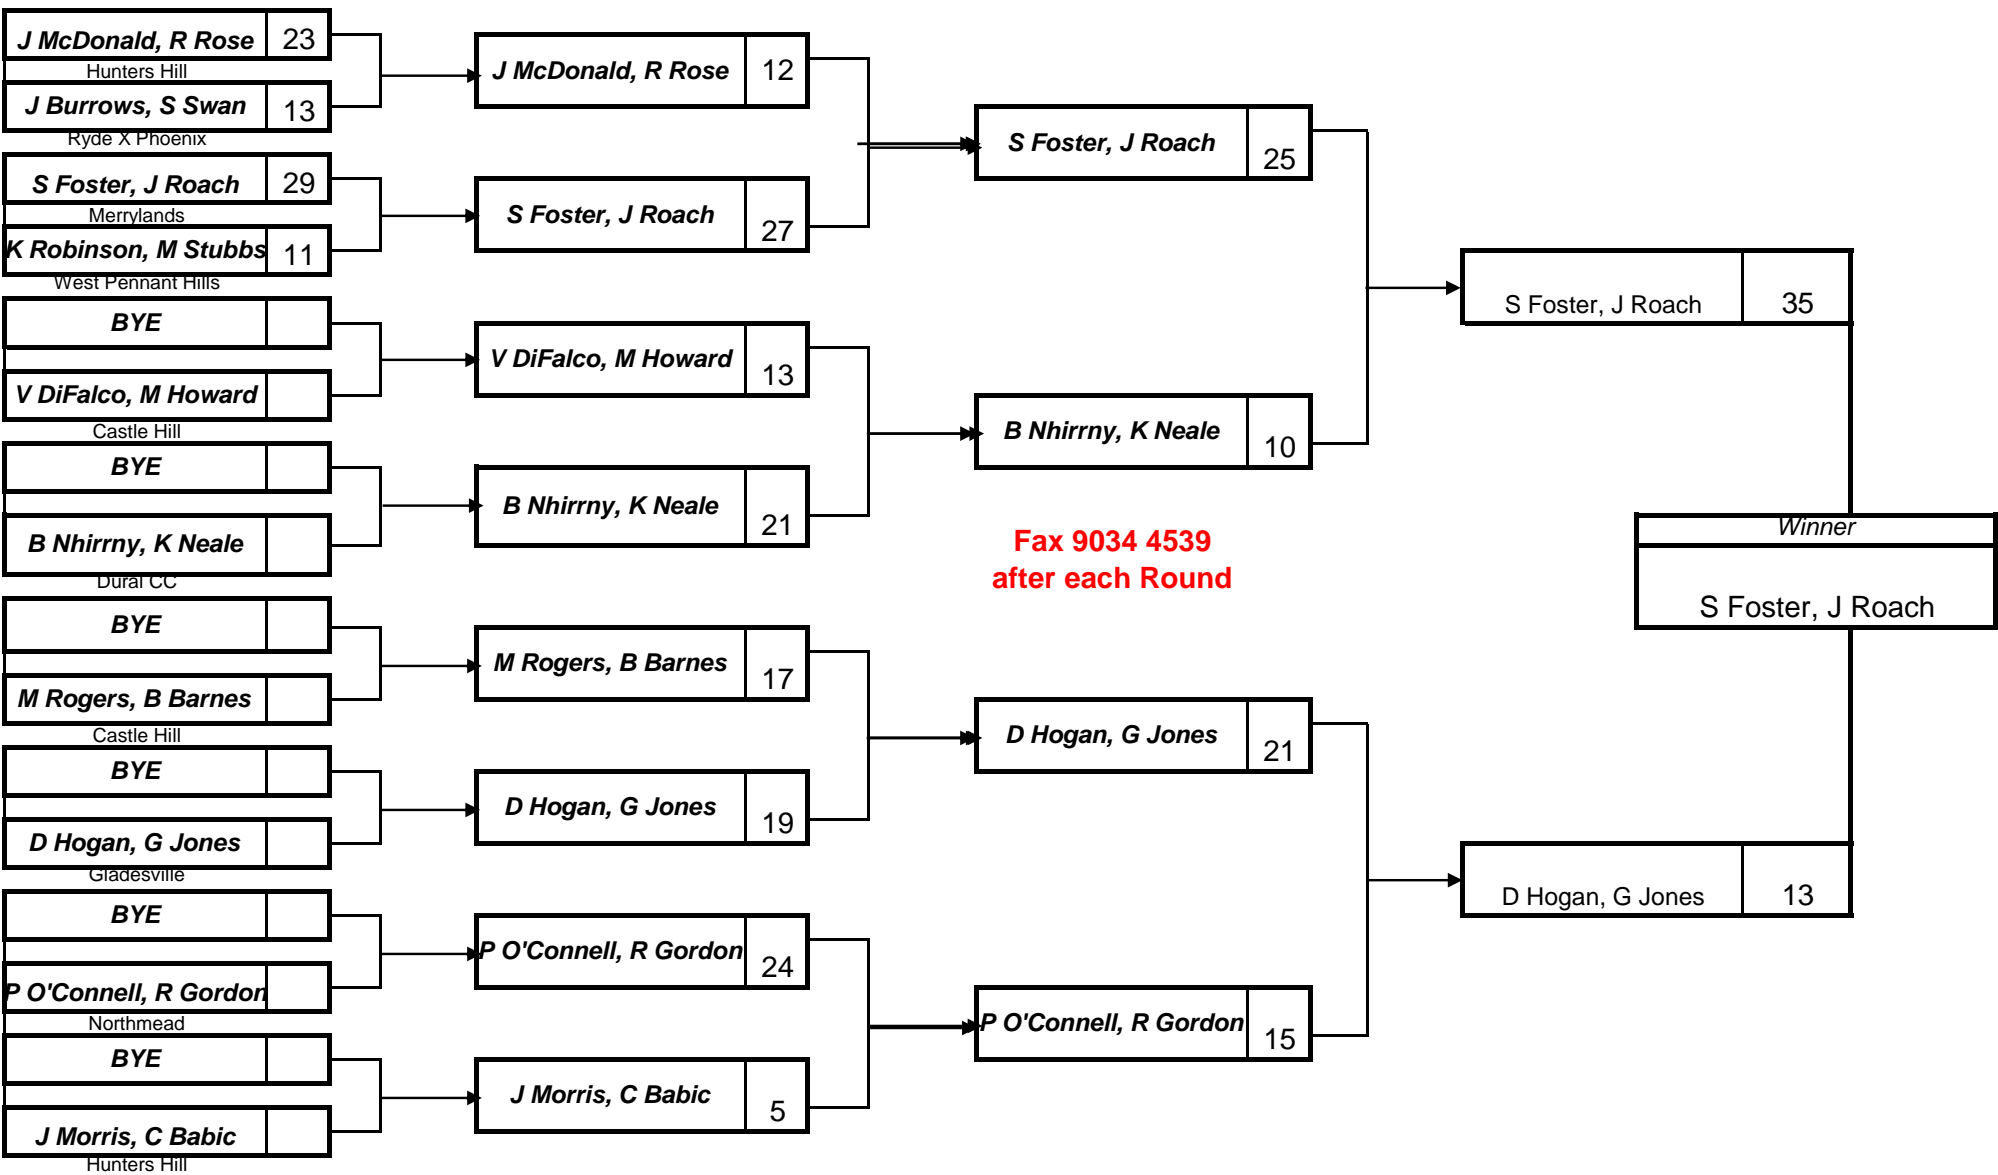

## ZONE 10 2011 STATE PAIRS (Section 2)

Venue: Rydalmere	Venue: Rydalmere	Venue: Rydalmere	Venue: Rydalmere
Date & time of Play	Date & time of Play	Date & time of Play	Date & time of Play
09-Jul-11 8.40am	09-Jul-11 12.40pm	10-Jul-11 8.40am	10-Jul-11 12.40pm

### ZONE 10 2011 STATE PAIRS (Section 3)

Venue: <b>The Hills District</b>	Venue: <b>The Hills District</b>	Venue: <b>The Hills District</b>	Venue: <b>The Hills District</b>
Date & time of Play <b>09-Jul-11 8.40am</b>	Date & time of Play <b>09-Jul-11 12.40pm</b>	Date & time of Play <b>10-Jul-11 8.40am</b>	Date & time of Play <b>10-Jul-11 12.40pm</b>