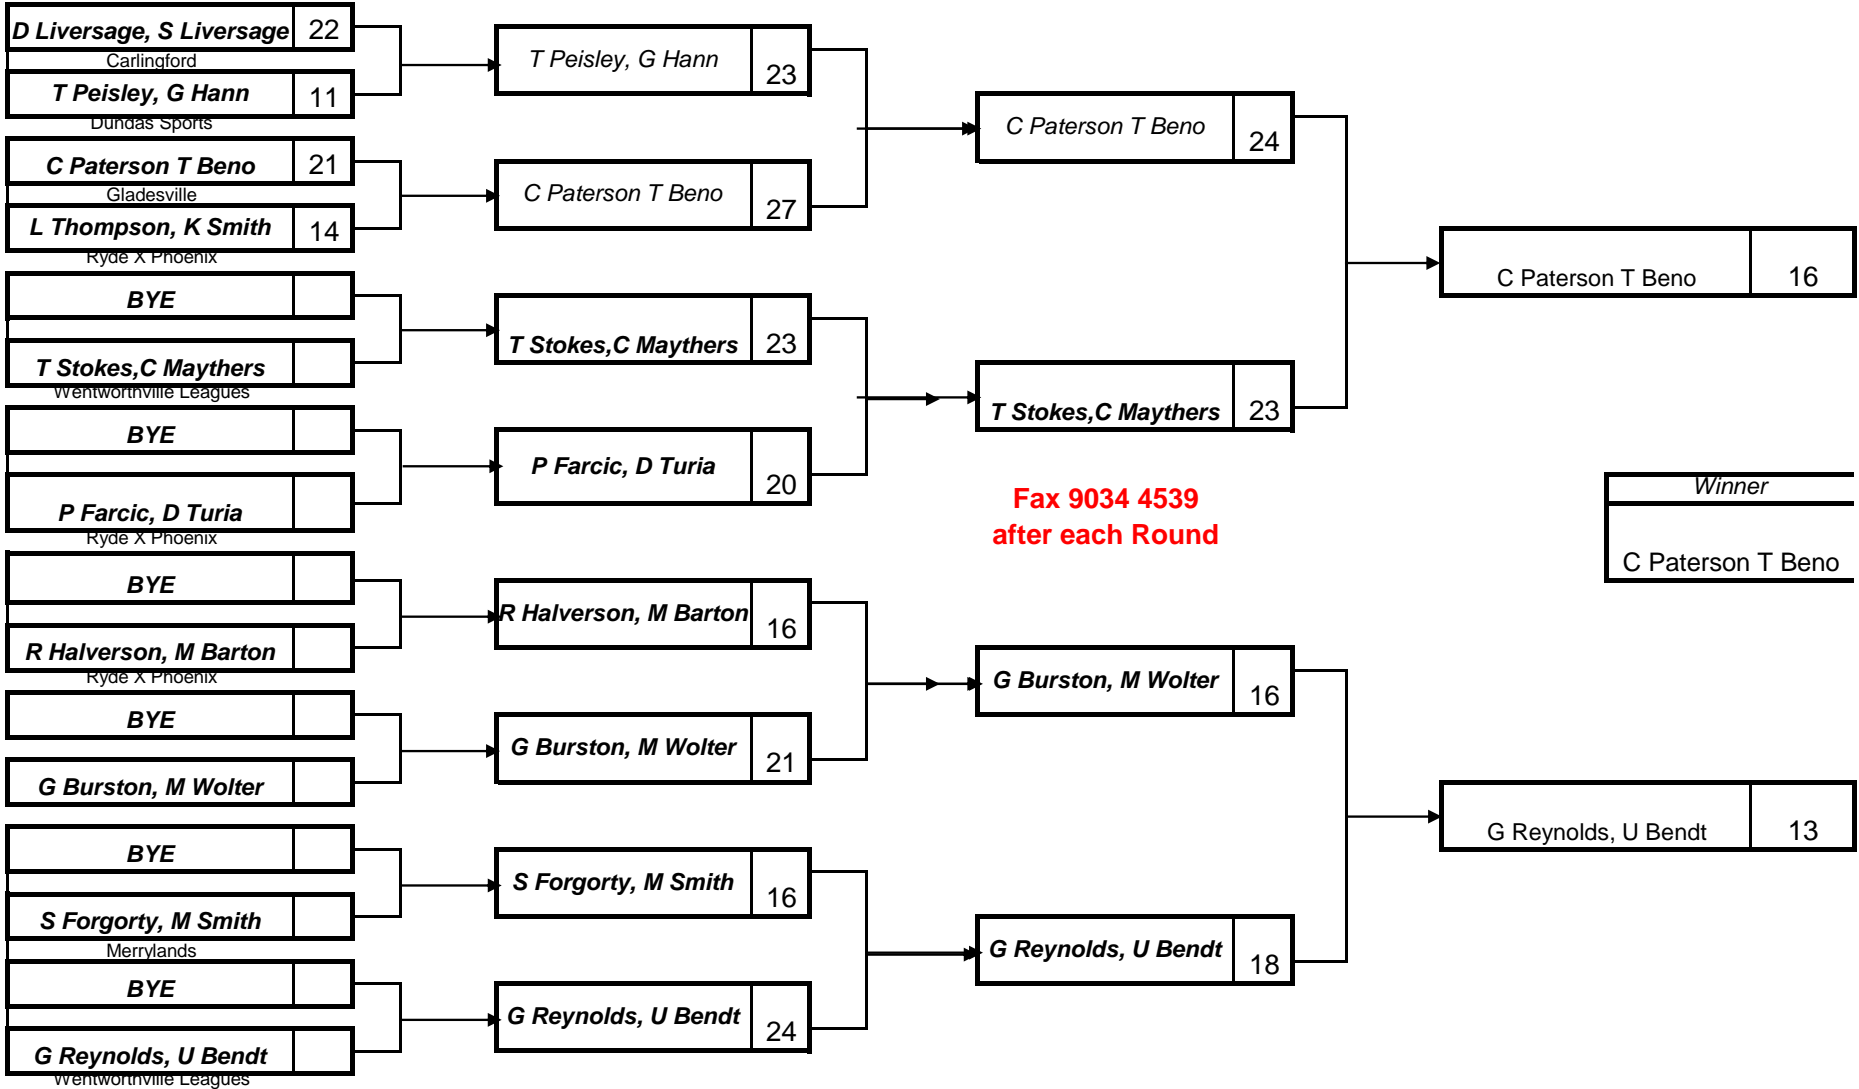

ZONE 10 2011 STATE PAIRS (Section 6)

Venue: Rydalmere Central	Venue: Rydalmere Central	Venue: Rydalmere Central	Venue: Rydalmere Central
Date & time of Play 09-Jul-11 8.40am	Date & time of Play 09-Jul-11 12.40pm	Date & time of Play 10-Jul-11 8.40am	Date & time of Play 10-Jul-11 12.40pm