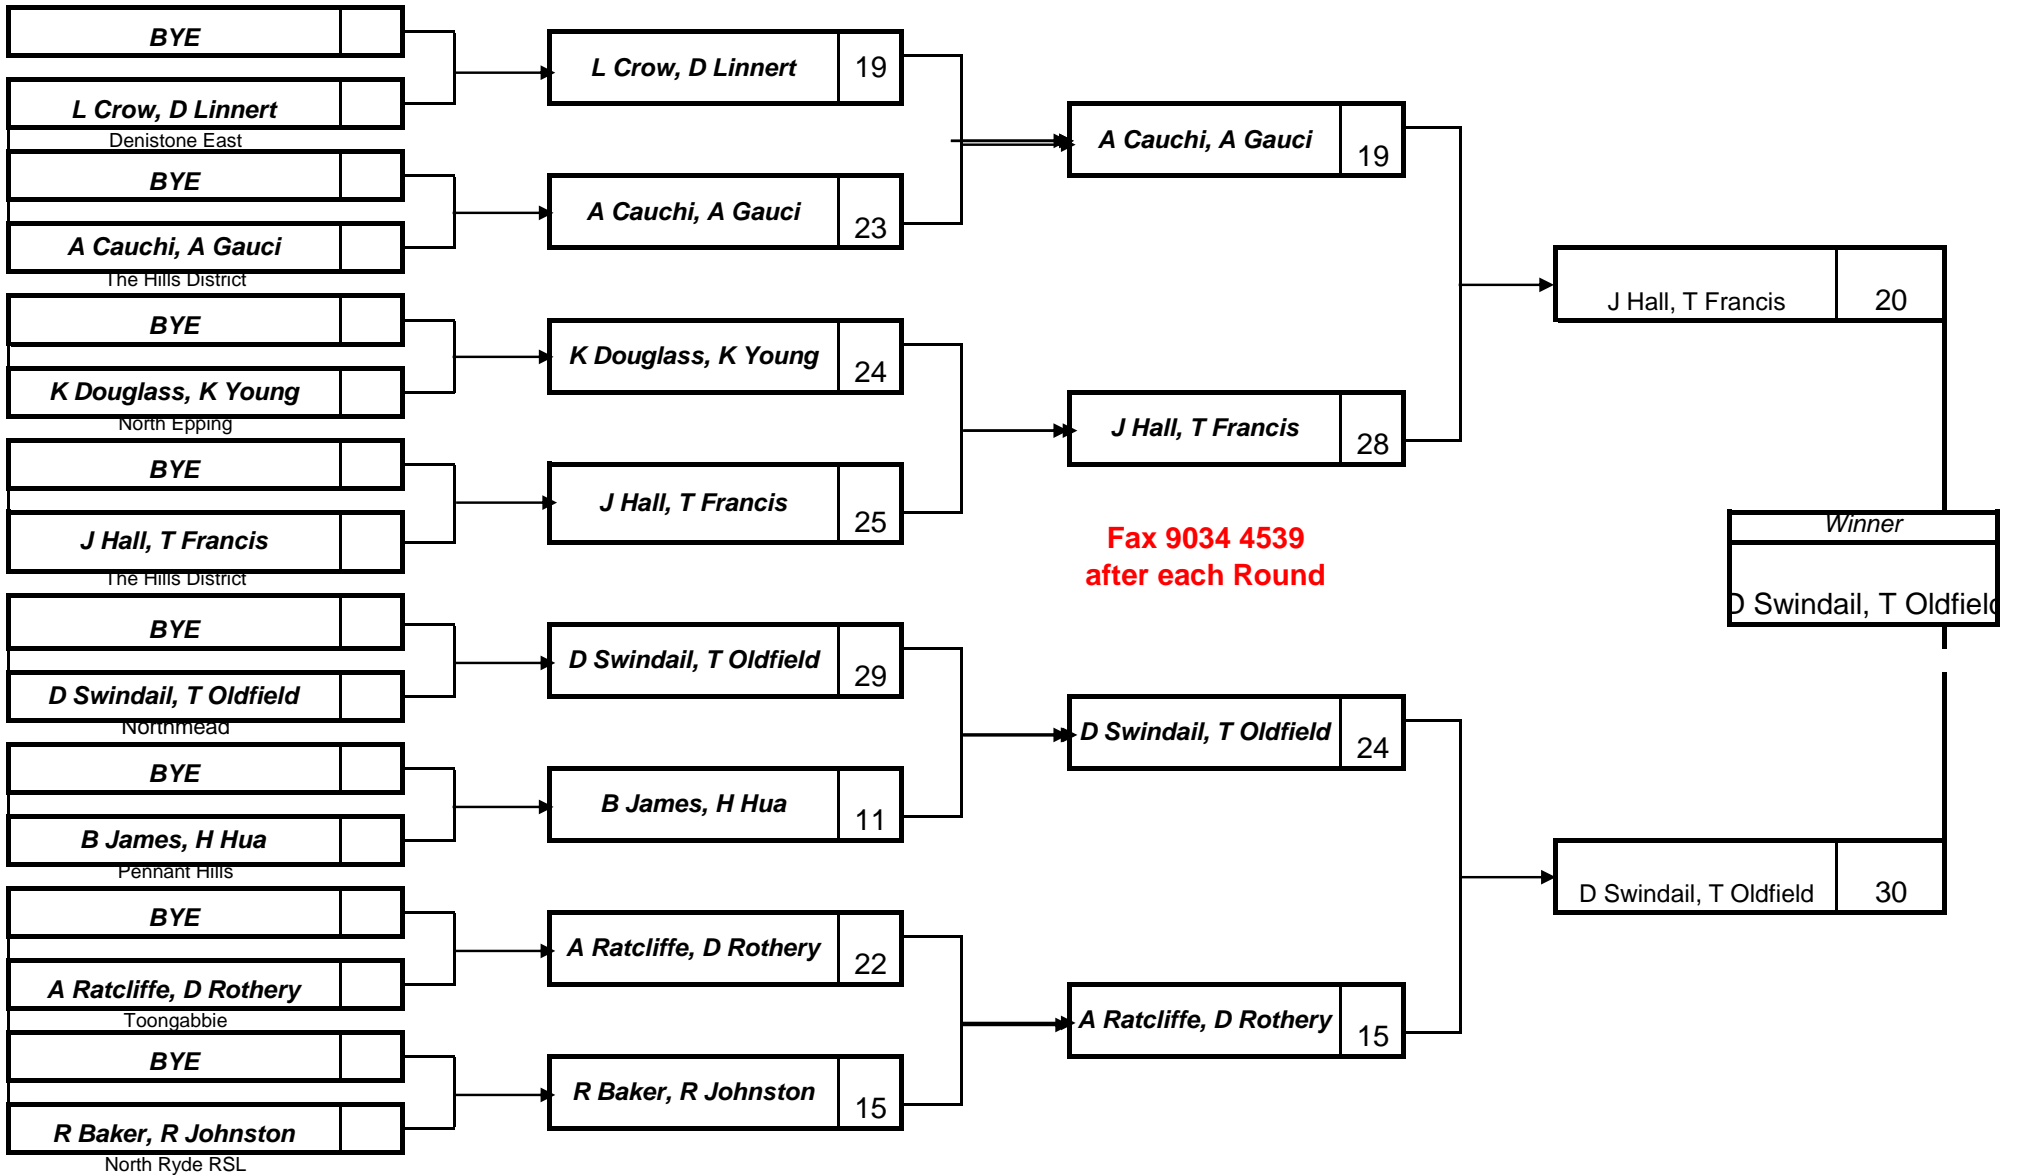

## ZONE 10 2011 PRESIDENT PAIRS (Section 2)

<b>Venue: West Epping Panthers</b>	<b>Venue: West Epping Panthers</b>	<b>Venue: West Epping Panthers</b>	<b>Venue: West Epping Panthers</b>
Date & time of Play <b>09-Jul-11</b>	Date & time of Play <b>09-Jul-11 12.40pm</b>	Date & time of Play <b>10-Jul-11 8.40am</b>	Date & time of Play <b>10-Jul-11 12.40pm</b>

## ZONE 10 2011 PRESIDENT PAIRS (Section 3)

Venue: <b>West Pennant Hills</b>	Venue: <b>West Pennant Hills</b>	Venue: <b>West Pennant Hills</b>	Venue: <b>West Pennant Hills</b>
Date & time of Play <b>09-Jul-11</b>	Date & time of Play <b>09-Jul-11 12.40pm</b>	Date & time of Play <b>10-Jul-11 8.40am</b>	Date & time of Play <b>10-Jul-11 12.40pm</b>

## ZONE 10 2011 PRESIDENT PAIRS (Section 4)

Venue: <b>North Epping</b>	Venue: <b>North Epping</b>	Venue: <b>North Epping</b>	Venue: <b>North Epping</b>
Date & time of Play <b>09-Jul-11</b>	Date & time of Play <b>09-Jul-11 12.40pm</b>	Date & time of Play <b>10-Jul-11 8.40am</b>	Date & time of Play <b>10-Jul-11 12.40pm</b>