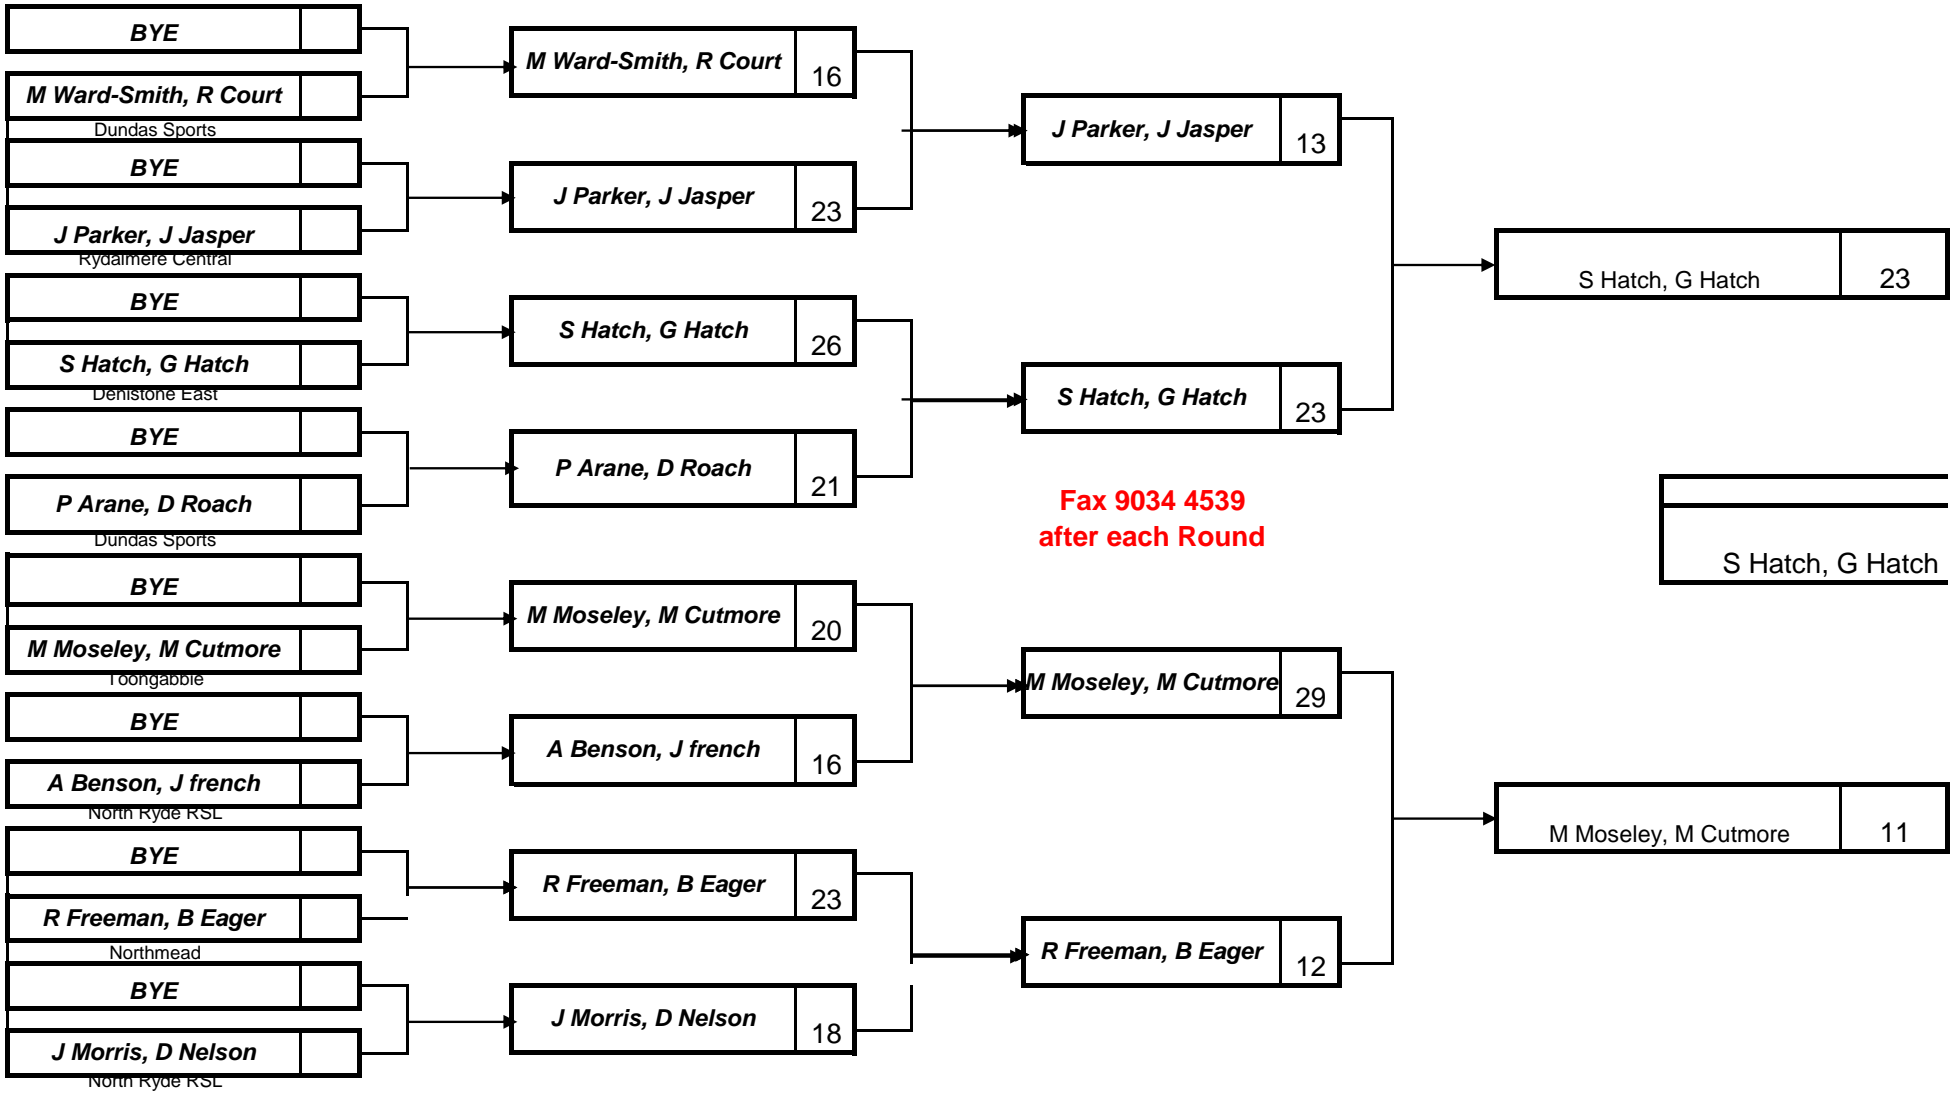

## ZONE 10 2011 PRESIDENT PAIRS (Section 2)

<b>Venue: West Epping Panthers</b>	<b>Venue: West Epping Panthers</b>	<b>Venue: West Epping Panthers</b>	<b>Venue: West Epping Panthers</b>
Date & time of Play <b>09-Jul-11</b>	Date & time of Play <b>09-Jul-11 12.40pm</b>	Date & time of Play <b>10-Jul-11 8.40am</b>	Date & time of Play <b>10-Jul-11 12.40pm</b>

## ZONE 10 2011 PRESIDENT PAIRS (Section 3)

Venue: <b>West Pennant Hills</b>	Venue: <b>West Pennant Hills</b>	Venue: <b>West Pennant Hills</b>	Venue: <b>West Pennant Hills</b>
Date & time of Play <b>09-Jul-11</b>	Date & time of Play <b>09-Jul-11 12.40pm</b>	Date & time of Play <b>10-Jul-11 8.40am</b>	Date & time of Play <b>10-Jul-11 12.40pm</b>

## ZONE 10 2011 PRESIDENT PAIRS (Section 4)

Venue: <b>North Epping</b>	Venue: <b>North Epping</b>	Venue: <b>North Epping</b>	Venue: <b>North Epping</b>
Date & time of Play <b>09-Jul-11</b>	Date & time of Play <b>09-Jul-11 12.40pm</b>	Date & time of Play <b>10-Jul-11 8.40am</b>	Date & time of Play <b>10-Jul-11 12.40pm</b>