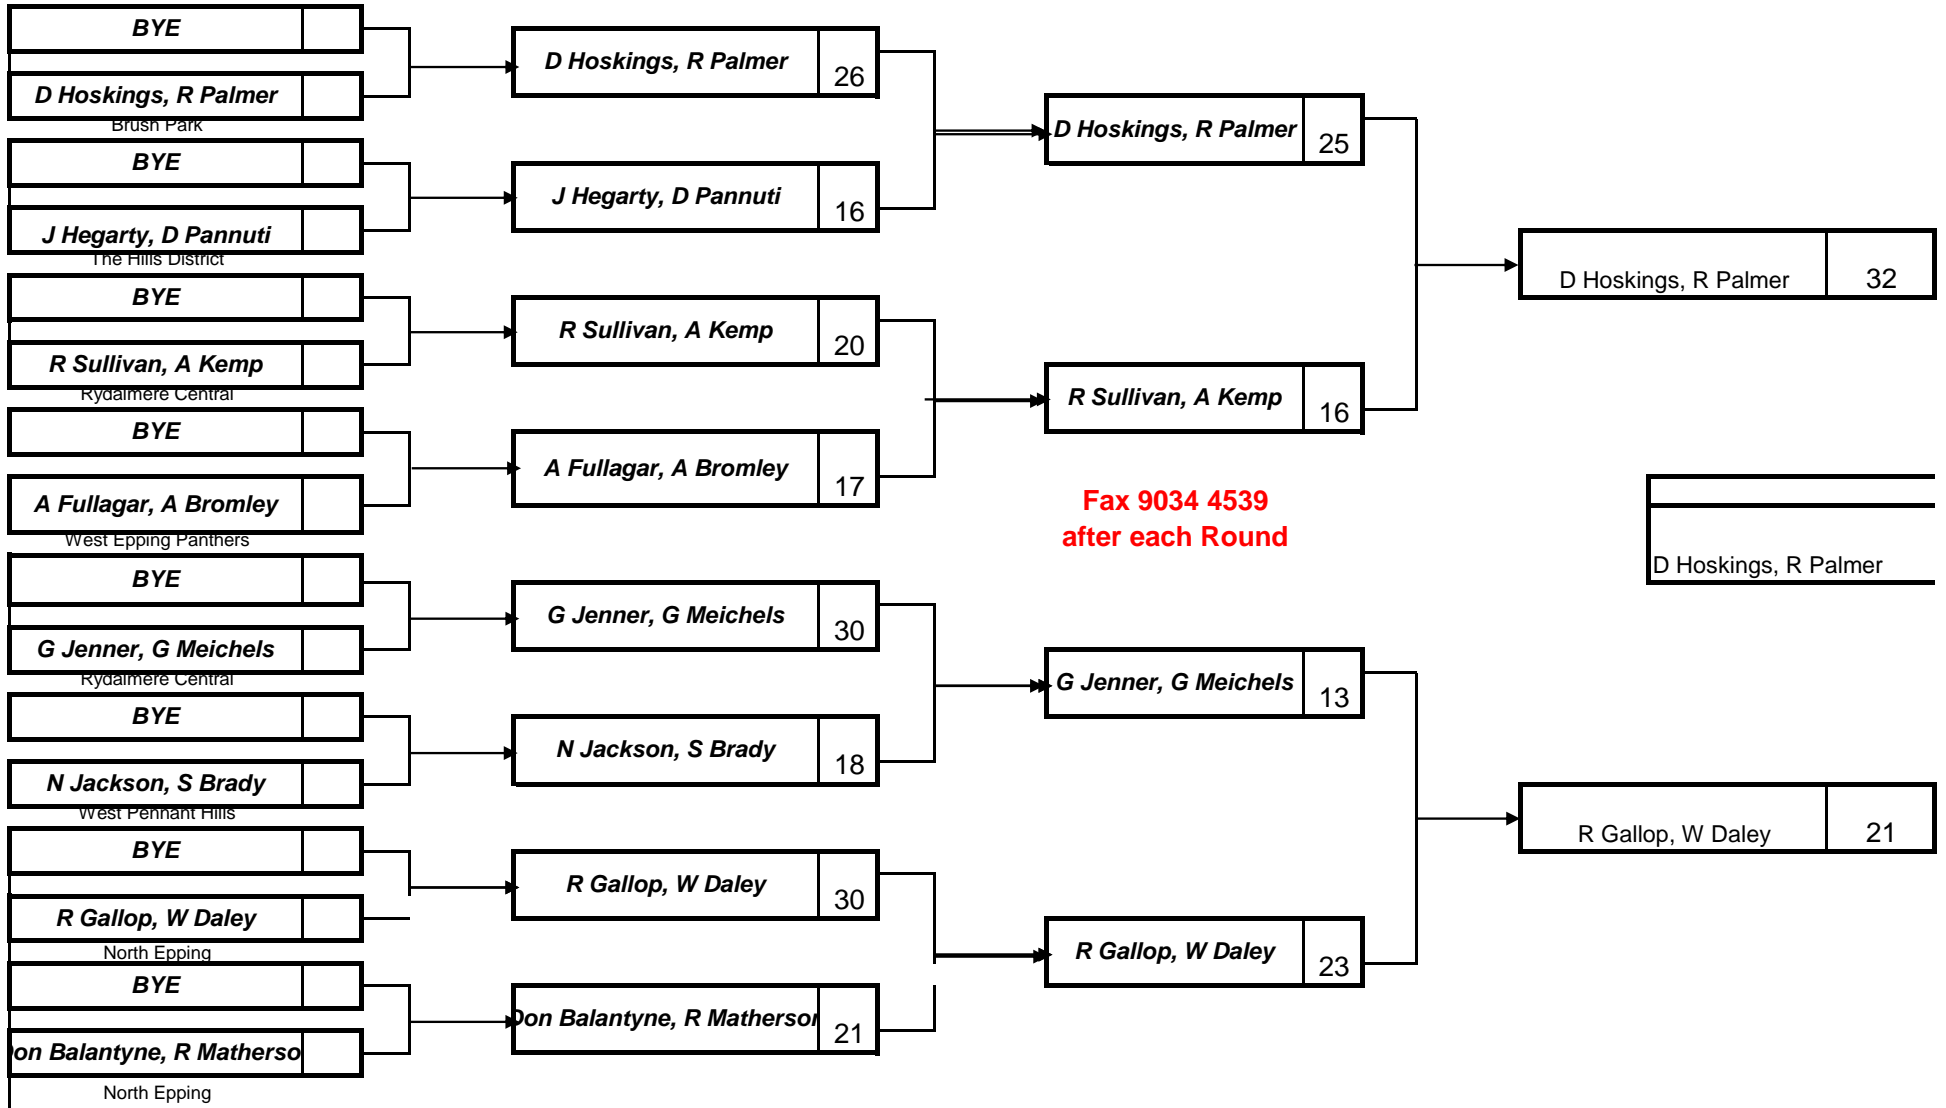

ZONE 10 2011 SENIOR PAIRS (Section 2)

| | | | |
|--------------------------------------|--|---|---|
| Venue: Brush Park | Venue: Brush Park | Venue: Brush Park | Venue: Brush Park |
| Date & time of Play 09-Jul-11 | Date & time of Play 09-Jul-11 12.40pm | Date & time of Play 10-Jul-11 8.40am | Date & time of 10-Jul-11 12.40pm |

ZONE 10 2011 SENIOR PAIRS (Section 3)

| | | | |
|--------------------------------------|--|---|--|
| Venue: Northmead | Venue: Northmead | Venue: Northmead | Venue: Northmead |
| Date & time of Play 09-Jul-11 | Date & time of Play 09-Jul-11 12.40pm | Date & time of Play 10-Jul-11 8.40am | Date & time of Play 10-Jul-11 12.40pm |

ZONE 10 2011 SENIOR PAIRS (Section 4)

| | | | |
|--------------------------------------|--|---|--|
| Venue: Northmead | Venue: Northmead | Venue: Northmead | Venue: Northmead |
| Date & time of Play 09-Jul-11 | Date & time of Play 09-Jul-11 12.40pm | Date & time of Play 10-Jul-11 8.40am | Date & time of Play 10-Jul-11 12.40pm |