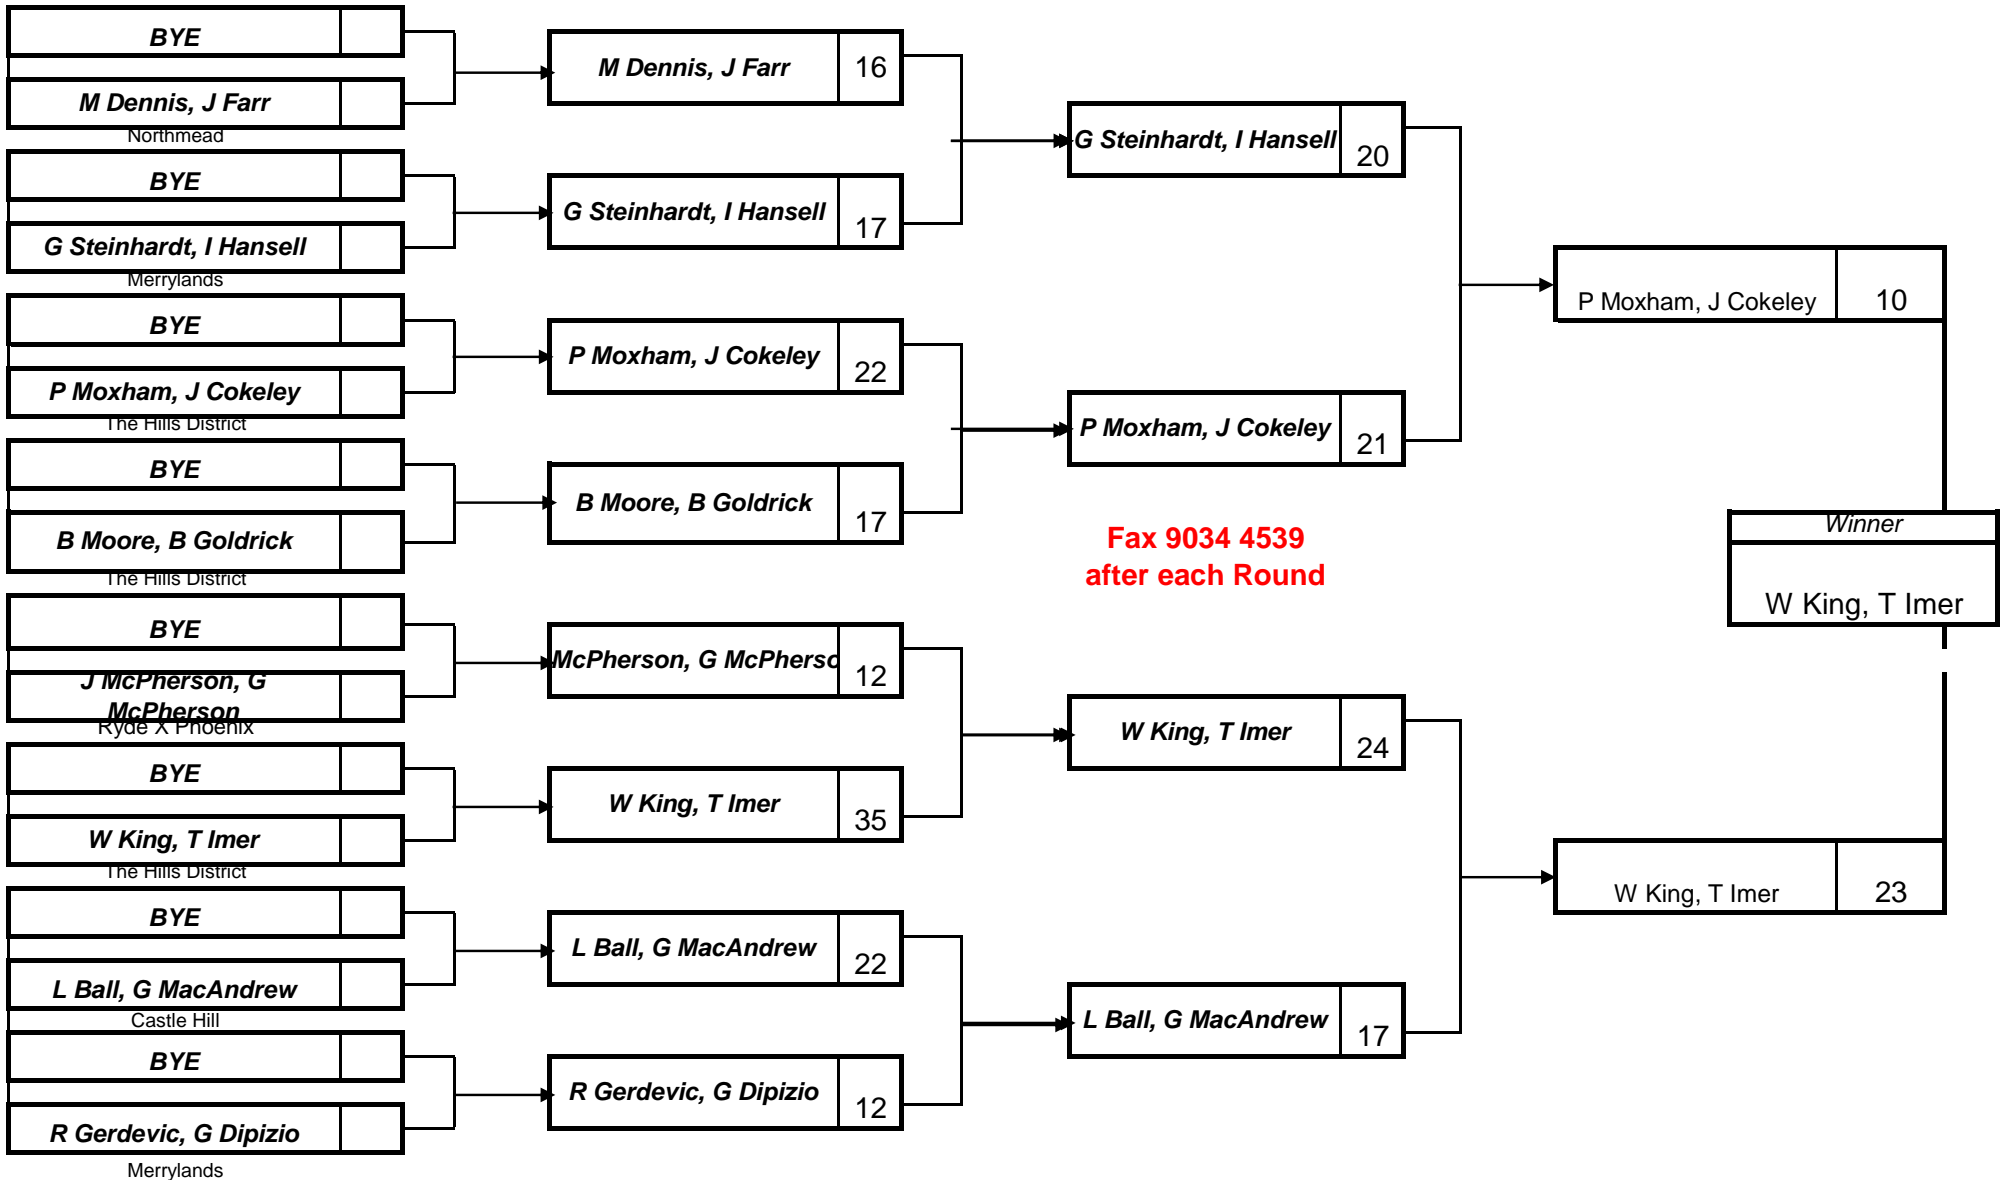

ZONE 10 2011 SENIOR PAIRS (Section 2)

| | | | |
|--------------------------------------|--|---|---|
| Venue: Brush Park | Venue: Brush Park | Venue: Brush Park | Venue: Brush Park |
| Date & time of Play 09-Jul-11 | Date & time of Play 09-Jul-11 12.40pm | Date & time of Play 10-Jul-11 8.40am | Date & time of 10-Jul-11 12.40pm |

ZONE 10 2011 SENIOR PAIRS (Section 3)

| | | | |
|--------------------------------------|--|---|--|
| Venue: Northmead | Venue: Northmead | Venue: Northmead | Venue: Northmead |
| Date & time of Play 09-Jul-11 | Date & time of Play 09-Jul-11 12.40pm | Date & time of Play 10-Jul-11 8.40am | Date & time of Play 10-Jul-11 12.40pm |

ZONE 10 2011 SENIOR PAIRS (Section 4)

| | | | |
|--------------------------------------|--|---|--|
| Venue: Northmead | Venue: Northmead | Venue: Northmead | Venue: Northmead |
| Date & time of Play 09-Jul-11 | Date & time of Play 09-Jul-11 12.40pm | Date & time of Play 10-Jul-11 8.40am | Date & time of Play 10-Jul-11 12.40pm |